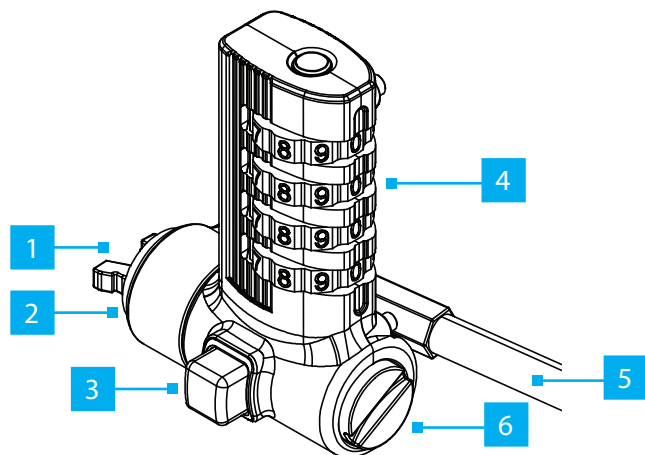

3-in-1 Combination Universal Laptop Cable Lock - 6.6ft (2m)

Product ID

UNIVCS-LAPTOP-LOCK

*Product may vary from image

Lock Selection Dial

	Components	Function
1	Lock Tip	Used to connect the Laptop Lock to a compatible Security Slot
2	Lock Spacer	- Prevents the Lock Head from scratching the Secured Device - Note: Attach one of the three Locker Spacers based on the Security Slot requirements
3	Release Button	- Press and Hold to insert or remove from a Security Slot - Note: The locking mechanism must be disengaged before pressing the button

4	Combination Dial	Rotate each Row of Numbers until the desired number is aligned at the middle
5	Security Cable	- Used to secure a Device to a stationary object - Pivots 90° and allows to rotate the Lock Head 360° around the ball-joint
6	Lock Selection Dial	- Use to change the shape of the Lock Tip for different Security Slots - Note: The appropriate Lock Tip must be selected before inserting the Lock Tip into a Security Slot - Use a Flat-Head Screwdriver or a similar object to rotate the Lock Selection Dial

Requirements

For the latest manuals, product information, technical specifications, and declarations of conformance, please visit: www.startech.com/UNIVCS-LAPTOP-LOCK

- Compatible device with Noble Wedge®, Nano, or K-slot security slots
- Flat-head screwdriver

Package Contents

- Laptop Security Locks x 1
- Hook-and-Loop Strap x 1
- Lock Spacers x 3
- Quick-Start Guide x 1

Operation

Preset Combination Code

The Combination Universal Laptop Cable Lock comes with a Pre-set Combination Code shown on the following page. Keep a copy of the Serial Number and Proof of Purchase for your records.

Note: To request your Pre-Set Combination Code visit www.StarTech.com/support and contact us with a copy of the Proof of Purchase and the Serial Number of the Lock.