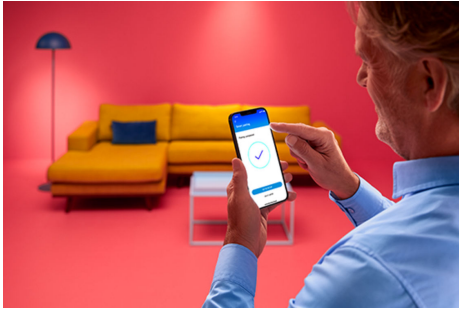

# WiZ RGBIC LEDSTRIP 10M (5+5) TYPE-G 1PF/4

Our 10 m RGBIC light strips are designed to fit and beautify medium-sized spaces with over 16 million solid colours. Go beyond solid colours with individually controllable full-colour segments for dazzling effects like chasing rainbows, colour fades and sparkles. Stick the flexible strip anywhere you like and use the intuitive WiZ app to control your lights using your existing Wi-Fi. Static and dynamic light modes, smart dimming, and light scheduling put you in charge of your whole system – even when you're away from home. Works with Google Home, Amazon Alexa and Apple HomeKit for the ultimate in ease of use.

### Smart lighting functionalities easy to set up

Enjoy the benefits of smart features instantly, just by connecting your WiZ light to your Wi-Fi network. Control lights easily when you're away from home and scheduling lights to go on and off automatically. No need to install additional hardware such as hub or gateway!