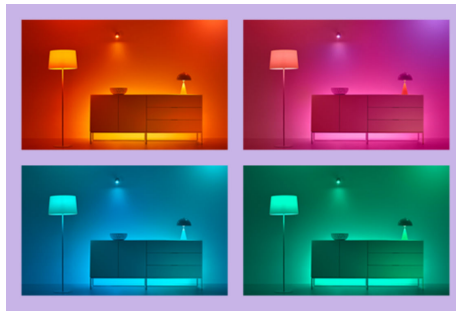

### Millions of colours and changing light modes to make your day

Choose any light colour you like or simply apply a dynamic light mode that we've designed for you. Fireplace or Ocean, for example, will help you create an amazing atmosphere and lift your mood.