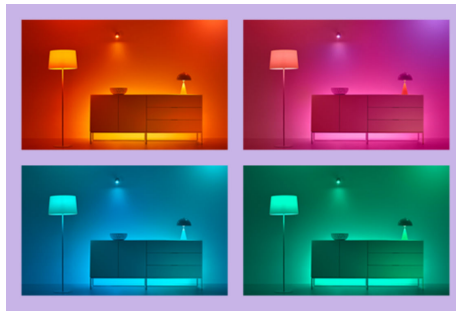

WiZ RGB LED STRIP 10M TYPE-G 1PF/4

Our 10 m RGB light strips are designed to fit and beautify large spaces with over 16 million solid colours, static and dynamic modes and smart features. Just cut them as you wish, place them on any surface thanks to their non-damaging adhesive and use the intuitive WiZ app to control them through your existing Wi-Fi. Static and dynamic light modes, smart dimming, and light scheduling put you in charge of your whole system – even when you're away from home. Works with Google Home, Amazon Alexa and Apple HomeKit for the ultimate in ease of use.

Millions of colours and changing light modes to make your day

Choose any light colour you like or simply apply a dynamic light mode that we've designed for you. Fireplace or Ocean, for example, will help you create an amazing atmosphere and lift your mood.