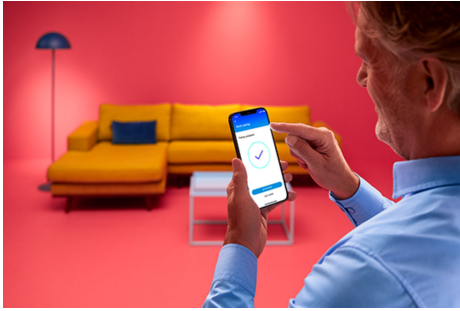

WiZ RGB LED STRIP 10M TYPE-G 1PF/4

Our 10 m RGB light strips are designed to fit and beautify large spaces with over 16 million solid colours, static and dynamic modes and smart features. Just cut them as you wish, place them on any surface thanks to their non-damaging adhesive and use the intuitive WiZ app to control them through your existing Wi-Fi. Static and dynamic light modes, smart dimming, and light scheduling put you in charge of your whole system – even when you're away from home. Works with Google Home, Amazon Alexa and Apple HomeKit for the ultimate in ease of use.

PRODUCT HIGHLIGHTS

- Full colour
- IP20/Plastic

Smart lighting functionalities easy to set up

Enjoy the benefits of smart features instantly, just by connecting your WiZ light to your Wi-Fi network. Control lights easily when you're away from home and scheduling lights to go on and off automatically. No need to install additional hardware such as hub or gateway!

Millions of colours and changing light modes to make your day

Choose any light colour you like or simply apply a dynamic light mode that we've designed for you. Fireplace or Ocean, for example, will help you create an amazing atmosphere and lift your mood.