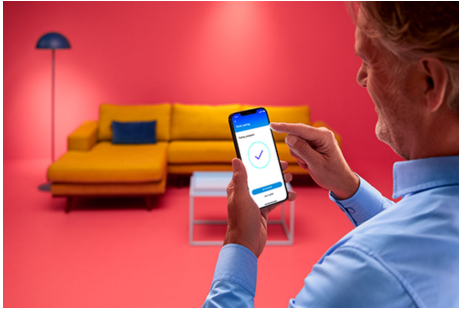

WiZ RGB LED STRIP 4M TYPE-G 1PF/4

Our 4 m RGB light strips are designed to fit and beautify large spaces with over 16 million solid colours, static and dynamic modes and smart features. Just cut them as you wish, place them on any surface thanks to their non-damaging adhesive and use the intuitive WiZ app to control them through your existing Wi-Fi. Static and dynamic light modes, smart dimming, and light scheduling put you in charge of your whole system – even when you're away from home. Works with Google Home, Amazon Alexa and Apple HomeKit for the ultimate in ease of use.

PRODUCT HIGHLIGHTS

- Full colour
- IP20/Plastic

Smart lighting functionalities easy to set up

Enjoy the benefits of smart features instantly, just by connecting your WiZ light to your Wi-Fi network. Control lights easily when you're away from home and scheduling lights to go on and off automatically. No need to install additional hardware such as hub or gateway!

Millions of colours and changing light modes to make your day

Choose any light colour you like or simply apply a dynamic light mode that we've designed for you. Fireplace or Ocean, for example, will help you create an amazing atmosphere and lift your mood.