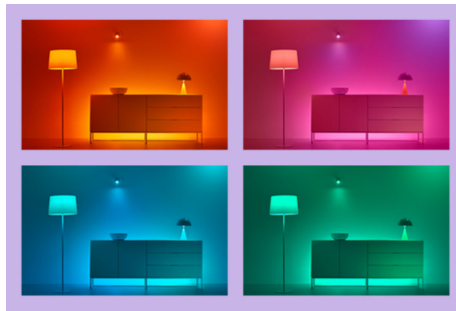

WiZ RGB LED STRIP 4M TYPE-G 1PF/4

Our 4 m RGB light strips are designed to fit and beautify large spaces with over 16 million solid colours, static and dynamic modes and smart features. Just cut them as you wish, place them on any surface thanks to their non-damaging adhesive and use the intuitive WiZ app to control them through your existing Wi-Fi. Static and dynamic light modes, smart dimming, and light scheduling put you in charge of your whole system – even when you're away from home. Works with Google Home, Amazon Alexa and Apple HomeKit for the ultimate in ease of use.

Millions of colours and changing light modes to make your day

Choose any light colour you like or simply apply a dynamic light mode that we've designed for you. Fireplace or Ocean, for example, will help you create an amazing atmosphere and lift your mood.