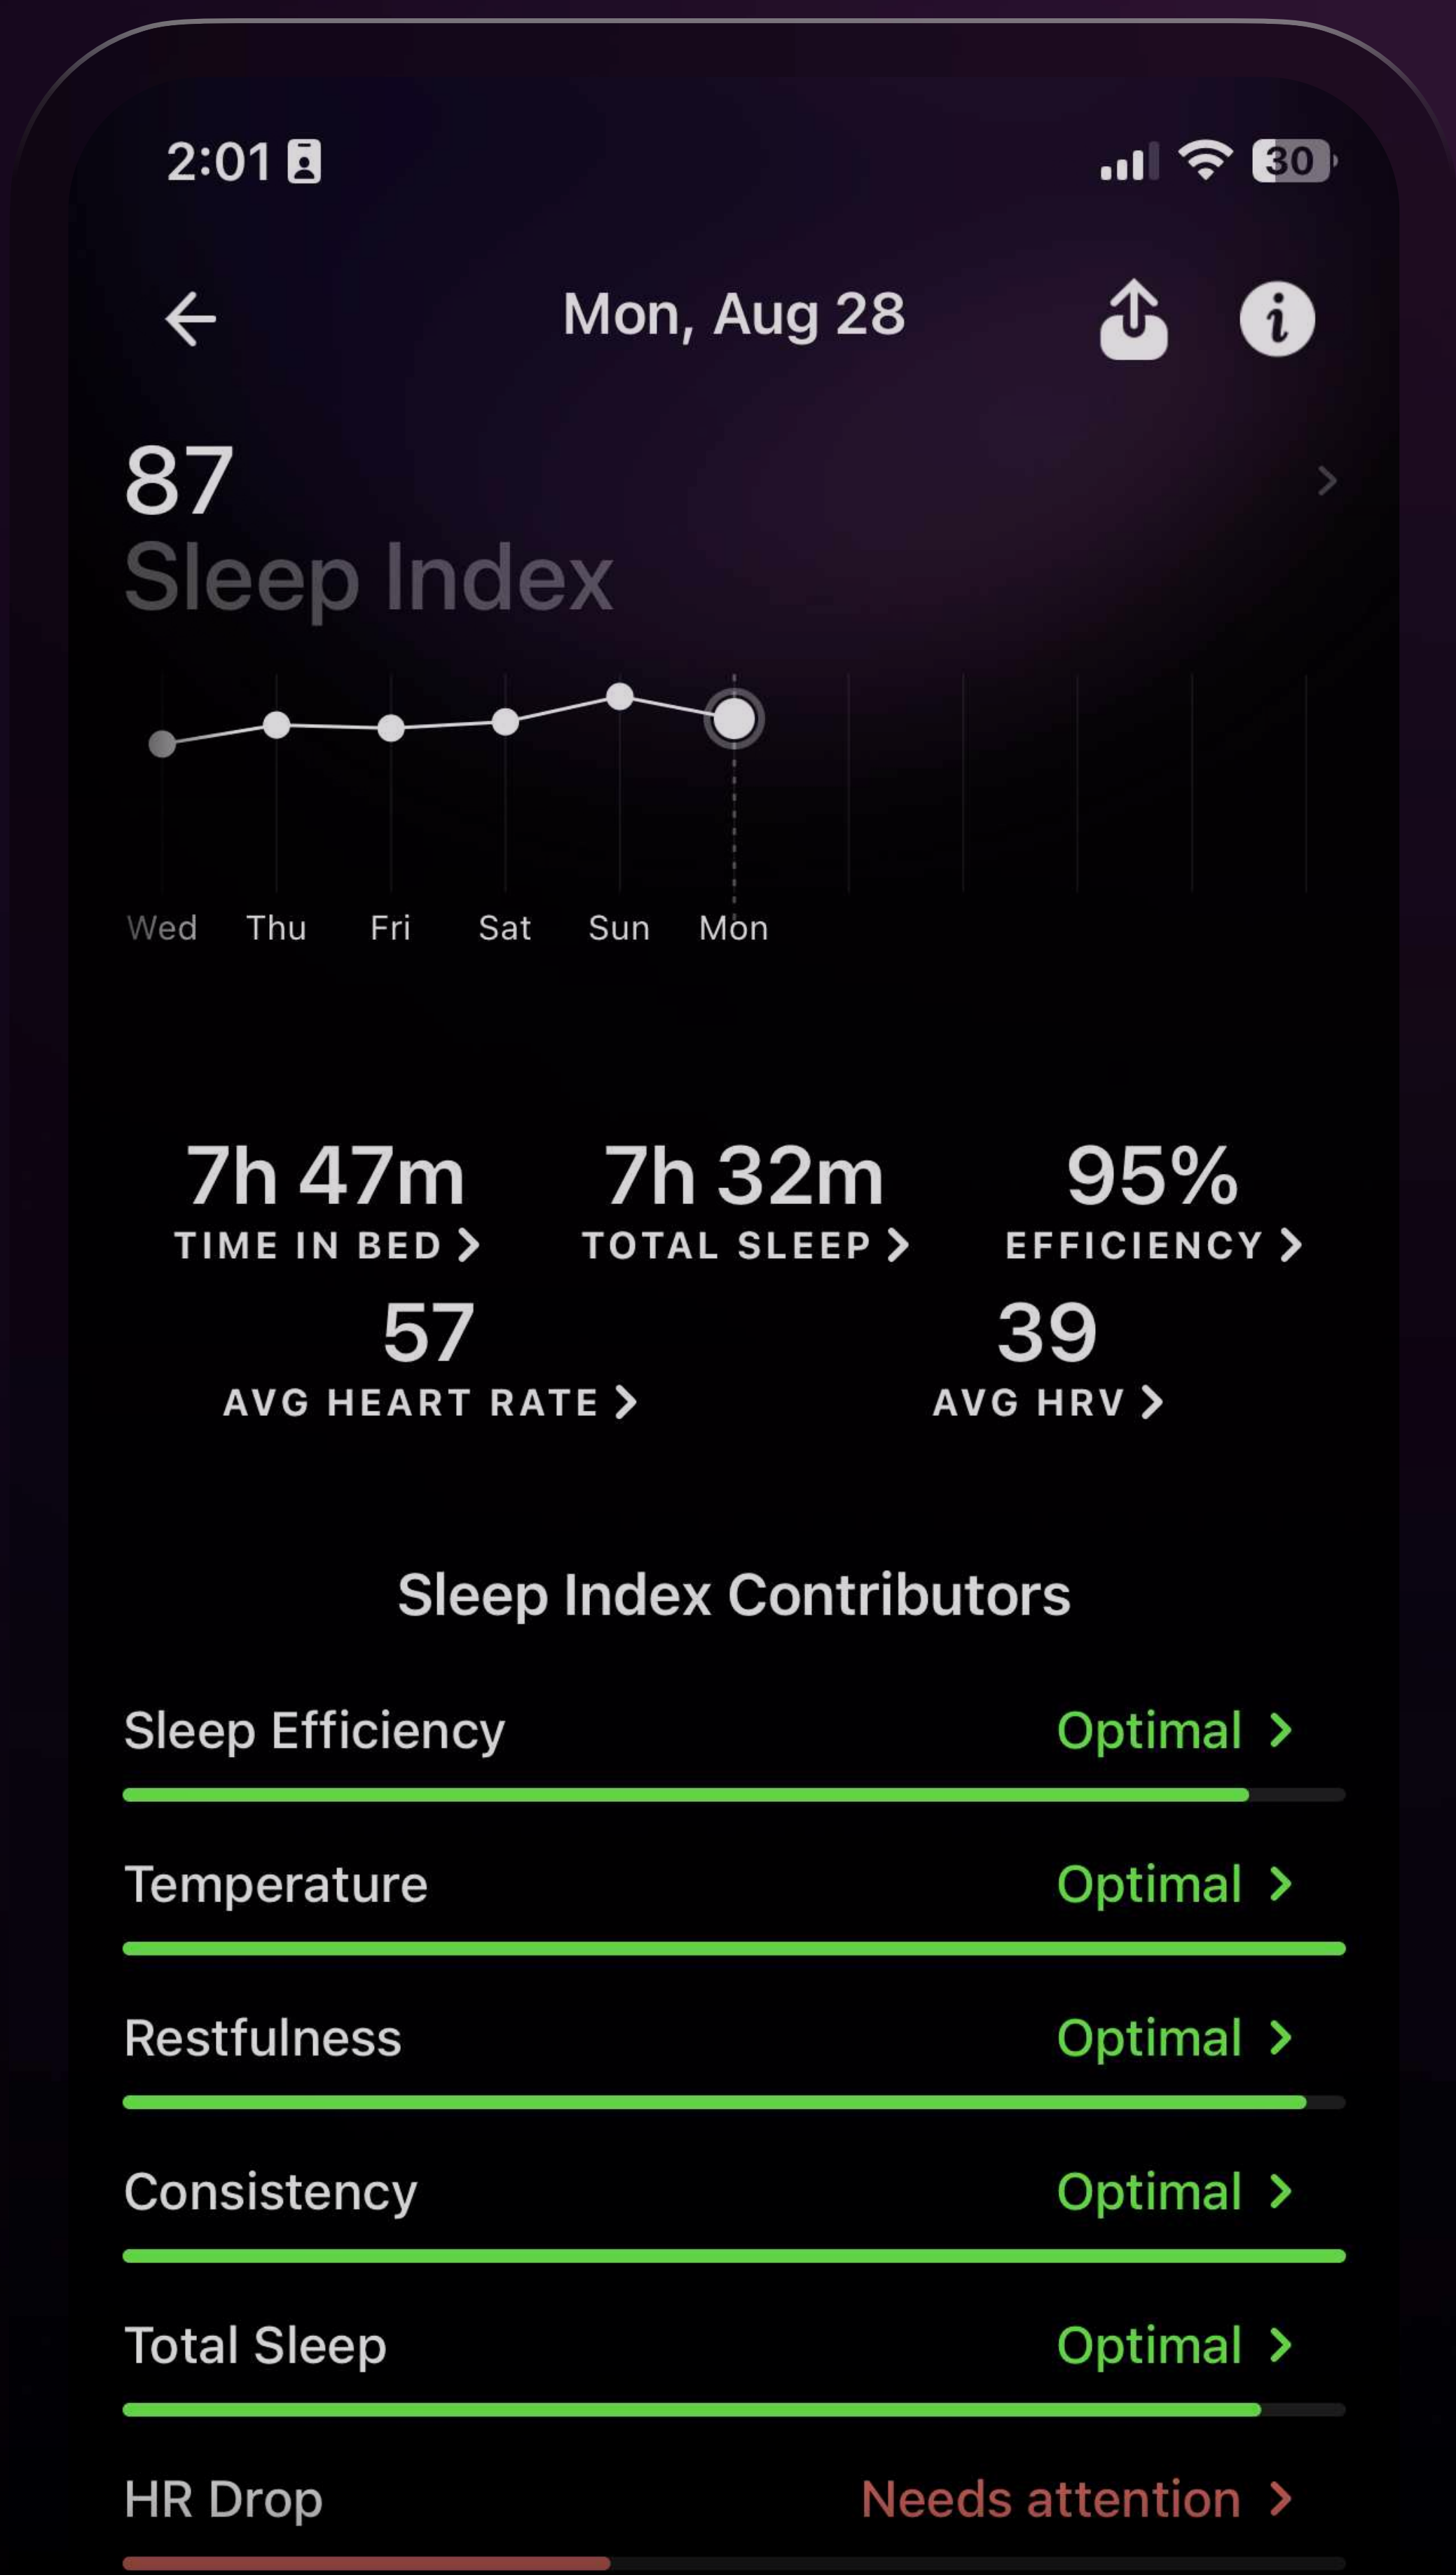

Ultrahuman Ring AIR

Cheatsheet

Sleep, Movement, and
Recovery Tracking

Skin Temperature
Tracking

Battery life of up to
6 days

Water resistance of
up to 100 meters

Heart Rate Monitoring

As light as 2.4 gms

Heart Rate Variability
Tracking

Hypoallergenic
Contact

Wireless Charging

Made from fighter-jet
grade titanium

Sleep Index : Your complete Sleep quality snapshot

It is designed to be your sole metric for sleep health, assesses your total sleep duration, resting heart rate, and restfulness

Stimulant Window : Unlock productivity with caffeine

It is designed to optimise your stimulant consumption for enhanced productivity and sleep management.

Phase Alignment : Listen to your body clock

It describes the intricate interplay between a stimulus, such as light exposure, food or exercise mapped to a shift in your body's circadian rhythm.

Recovery Score : Gauge your 'well-being'

The score helps comprehend body metrics like stress based on body signals like heart rate, HRV and body temperature.

Movement Index : Stay active and on track

It is designed to keep you moving for optimum glucose metabolism and to increase your non-exercise energy usage.