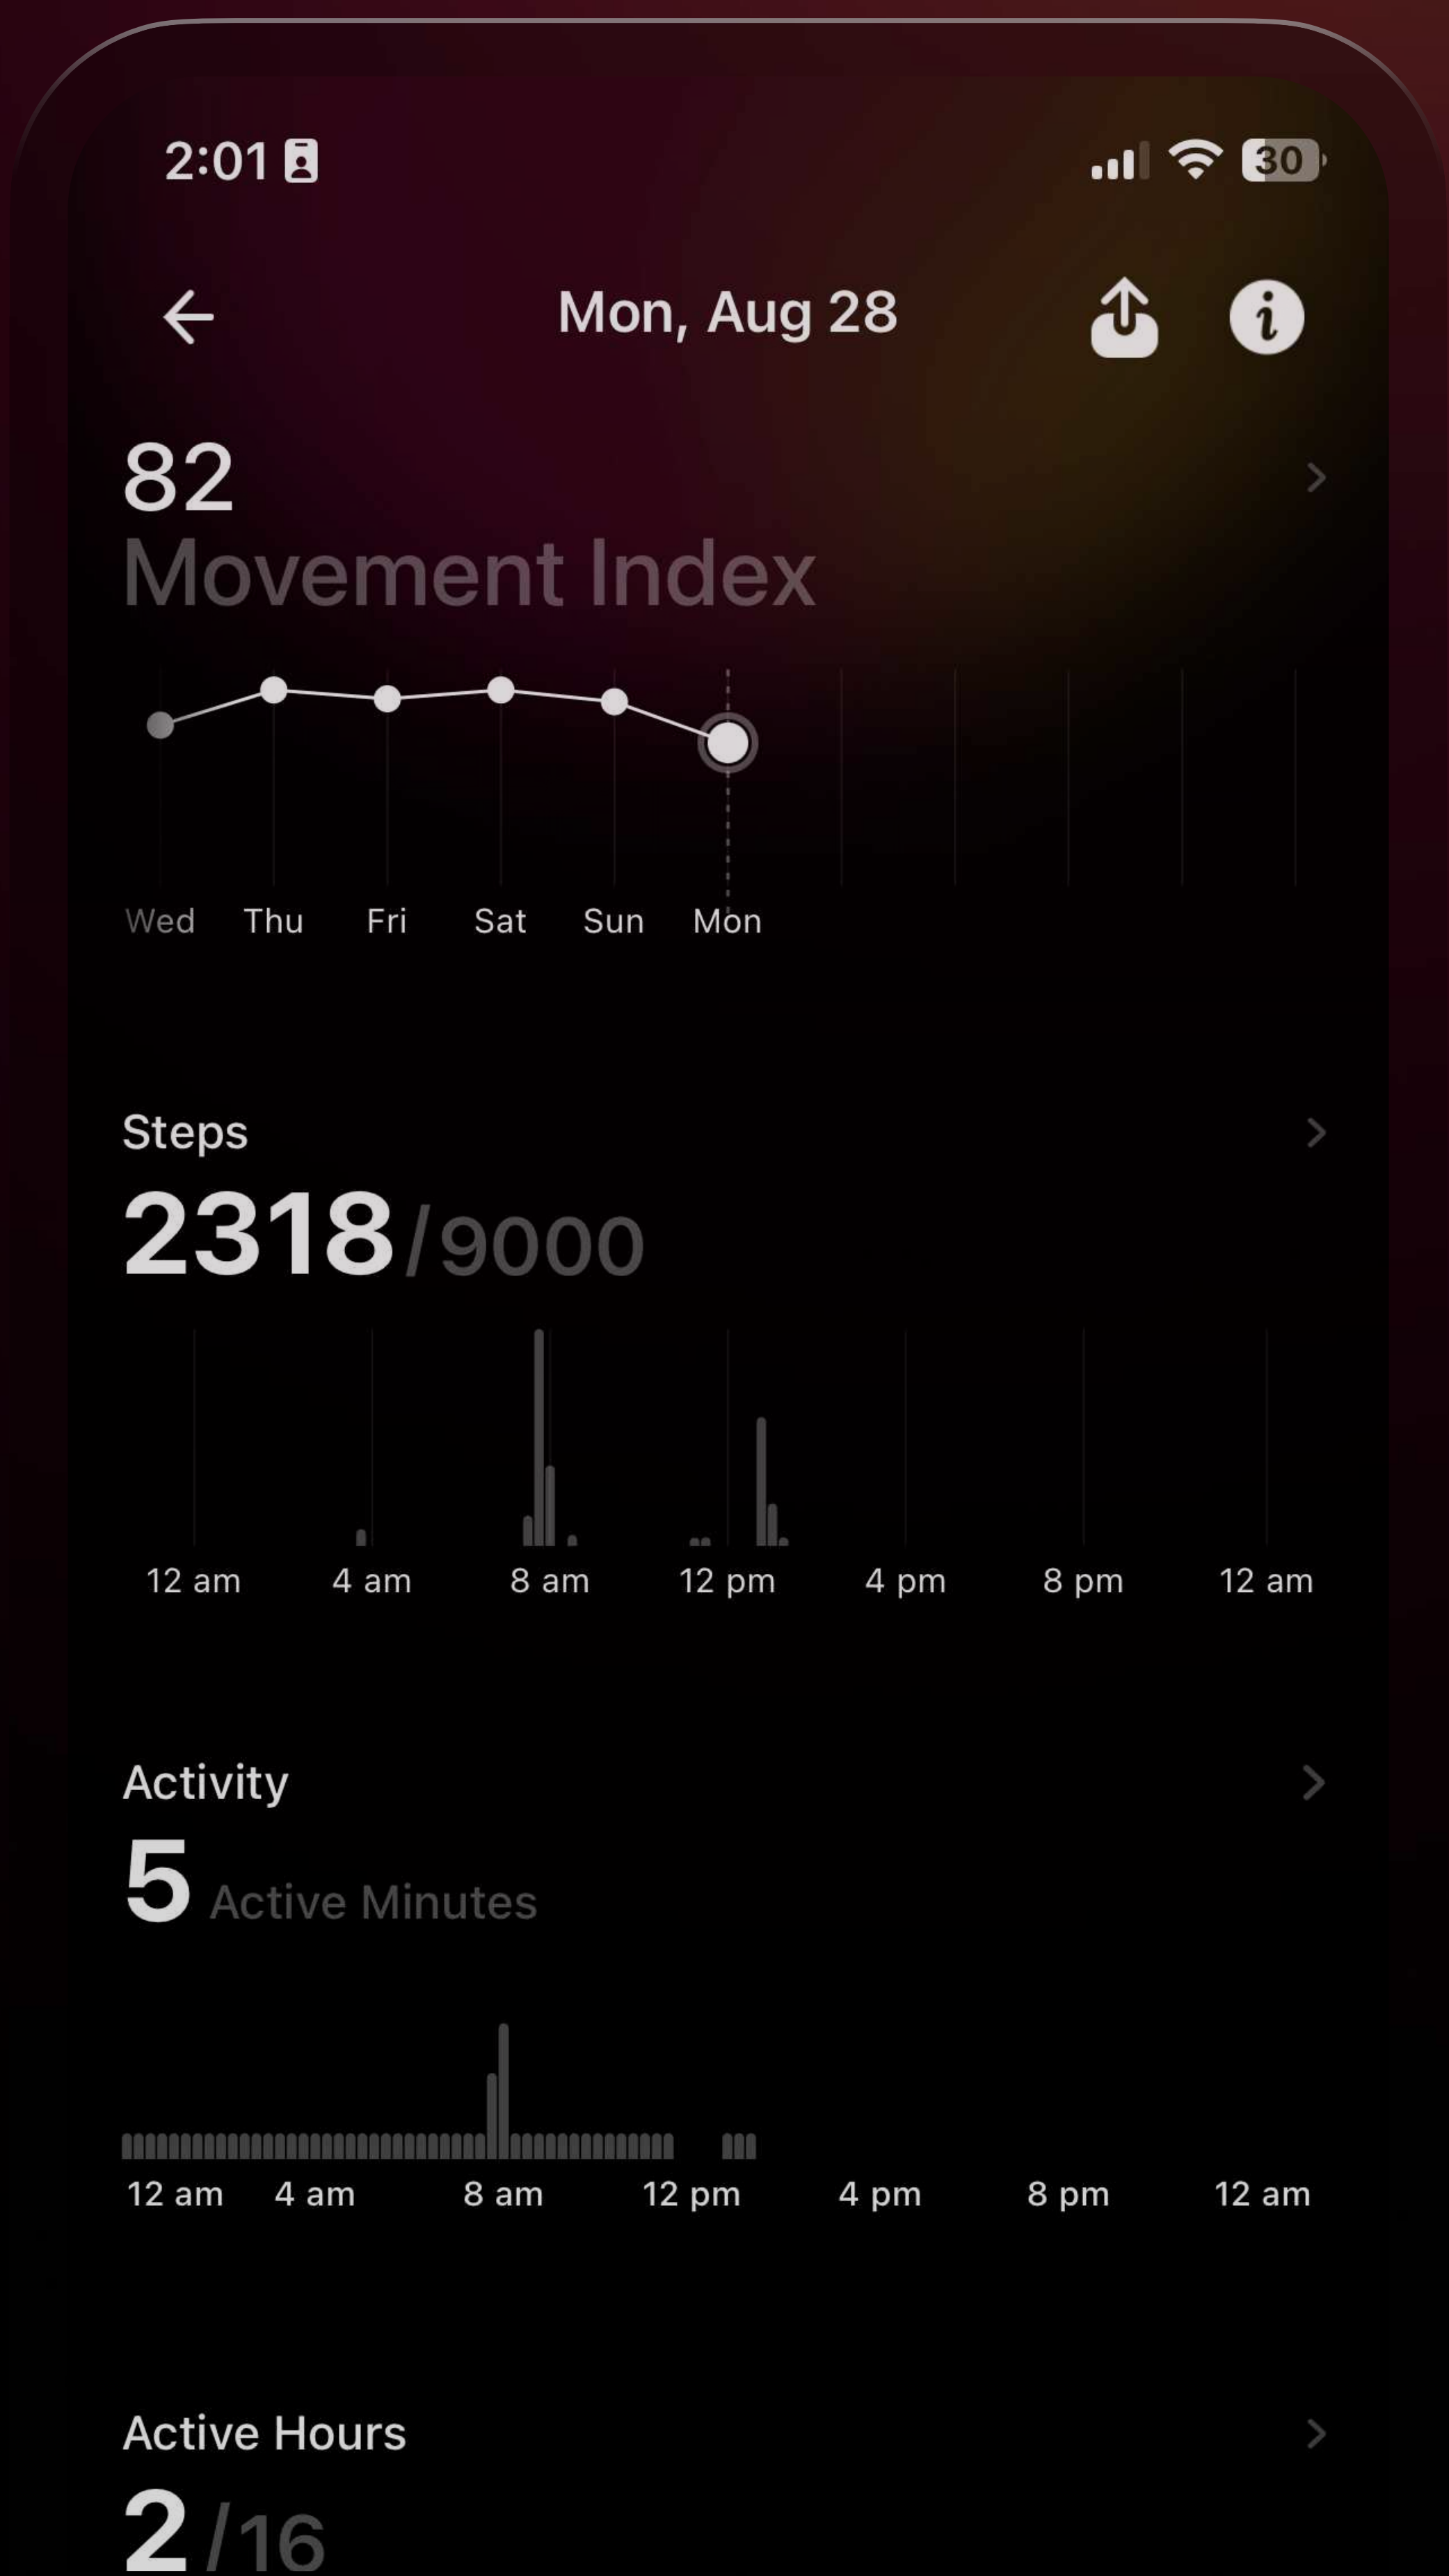

Ultrahuman Ring AIR

Cheatsheet

Sleep, Movement, and
Recovery Tracking

Skin Temperature
Tracking

Battery life of up to
6 days

Water resistance of
up to 100 meters

Heart Rate Monitoring

As light as 2.4 gms

Heart Rate Variability
Tracking

Hypoallergenic
Contact

Wireless Charging

Made from fighter-jet
grade titanium

Sleep Index : Your complete Sleep quality snapshot

It is designed to be your sole metric for sleep health, assesses your total sleep duration, resting heart rate, and restfulness

Stimulant Window : Unlock productivity with caffeine

It is designed to optimise your stimulant consumption for enhanced productivity and sleep management.

Phase Alignment : Listen to your body clock

It describes the intricate interplay between a stimulus, such as light exposure, food or exercise mapped to a shift in your body's circadian rhythm.

Recovery Score : Gauge your 'well-being'

The score helps comprehend body metrics like stress based on body signals like heart rate, HRV and body temperature.

Movement Index : Stay active and on track

It is designed to keep you moving for optimum glucose metabolism and to increase your non-exercise energy usage.