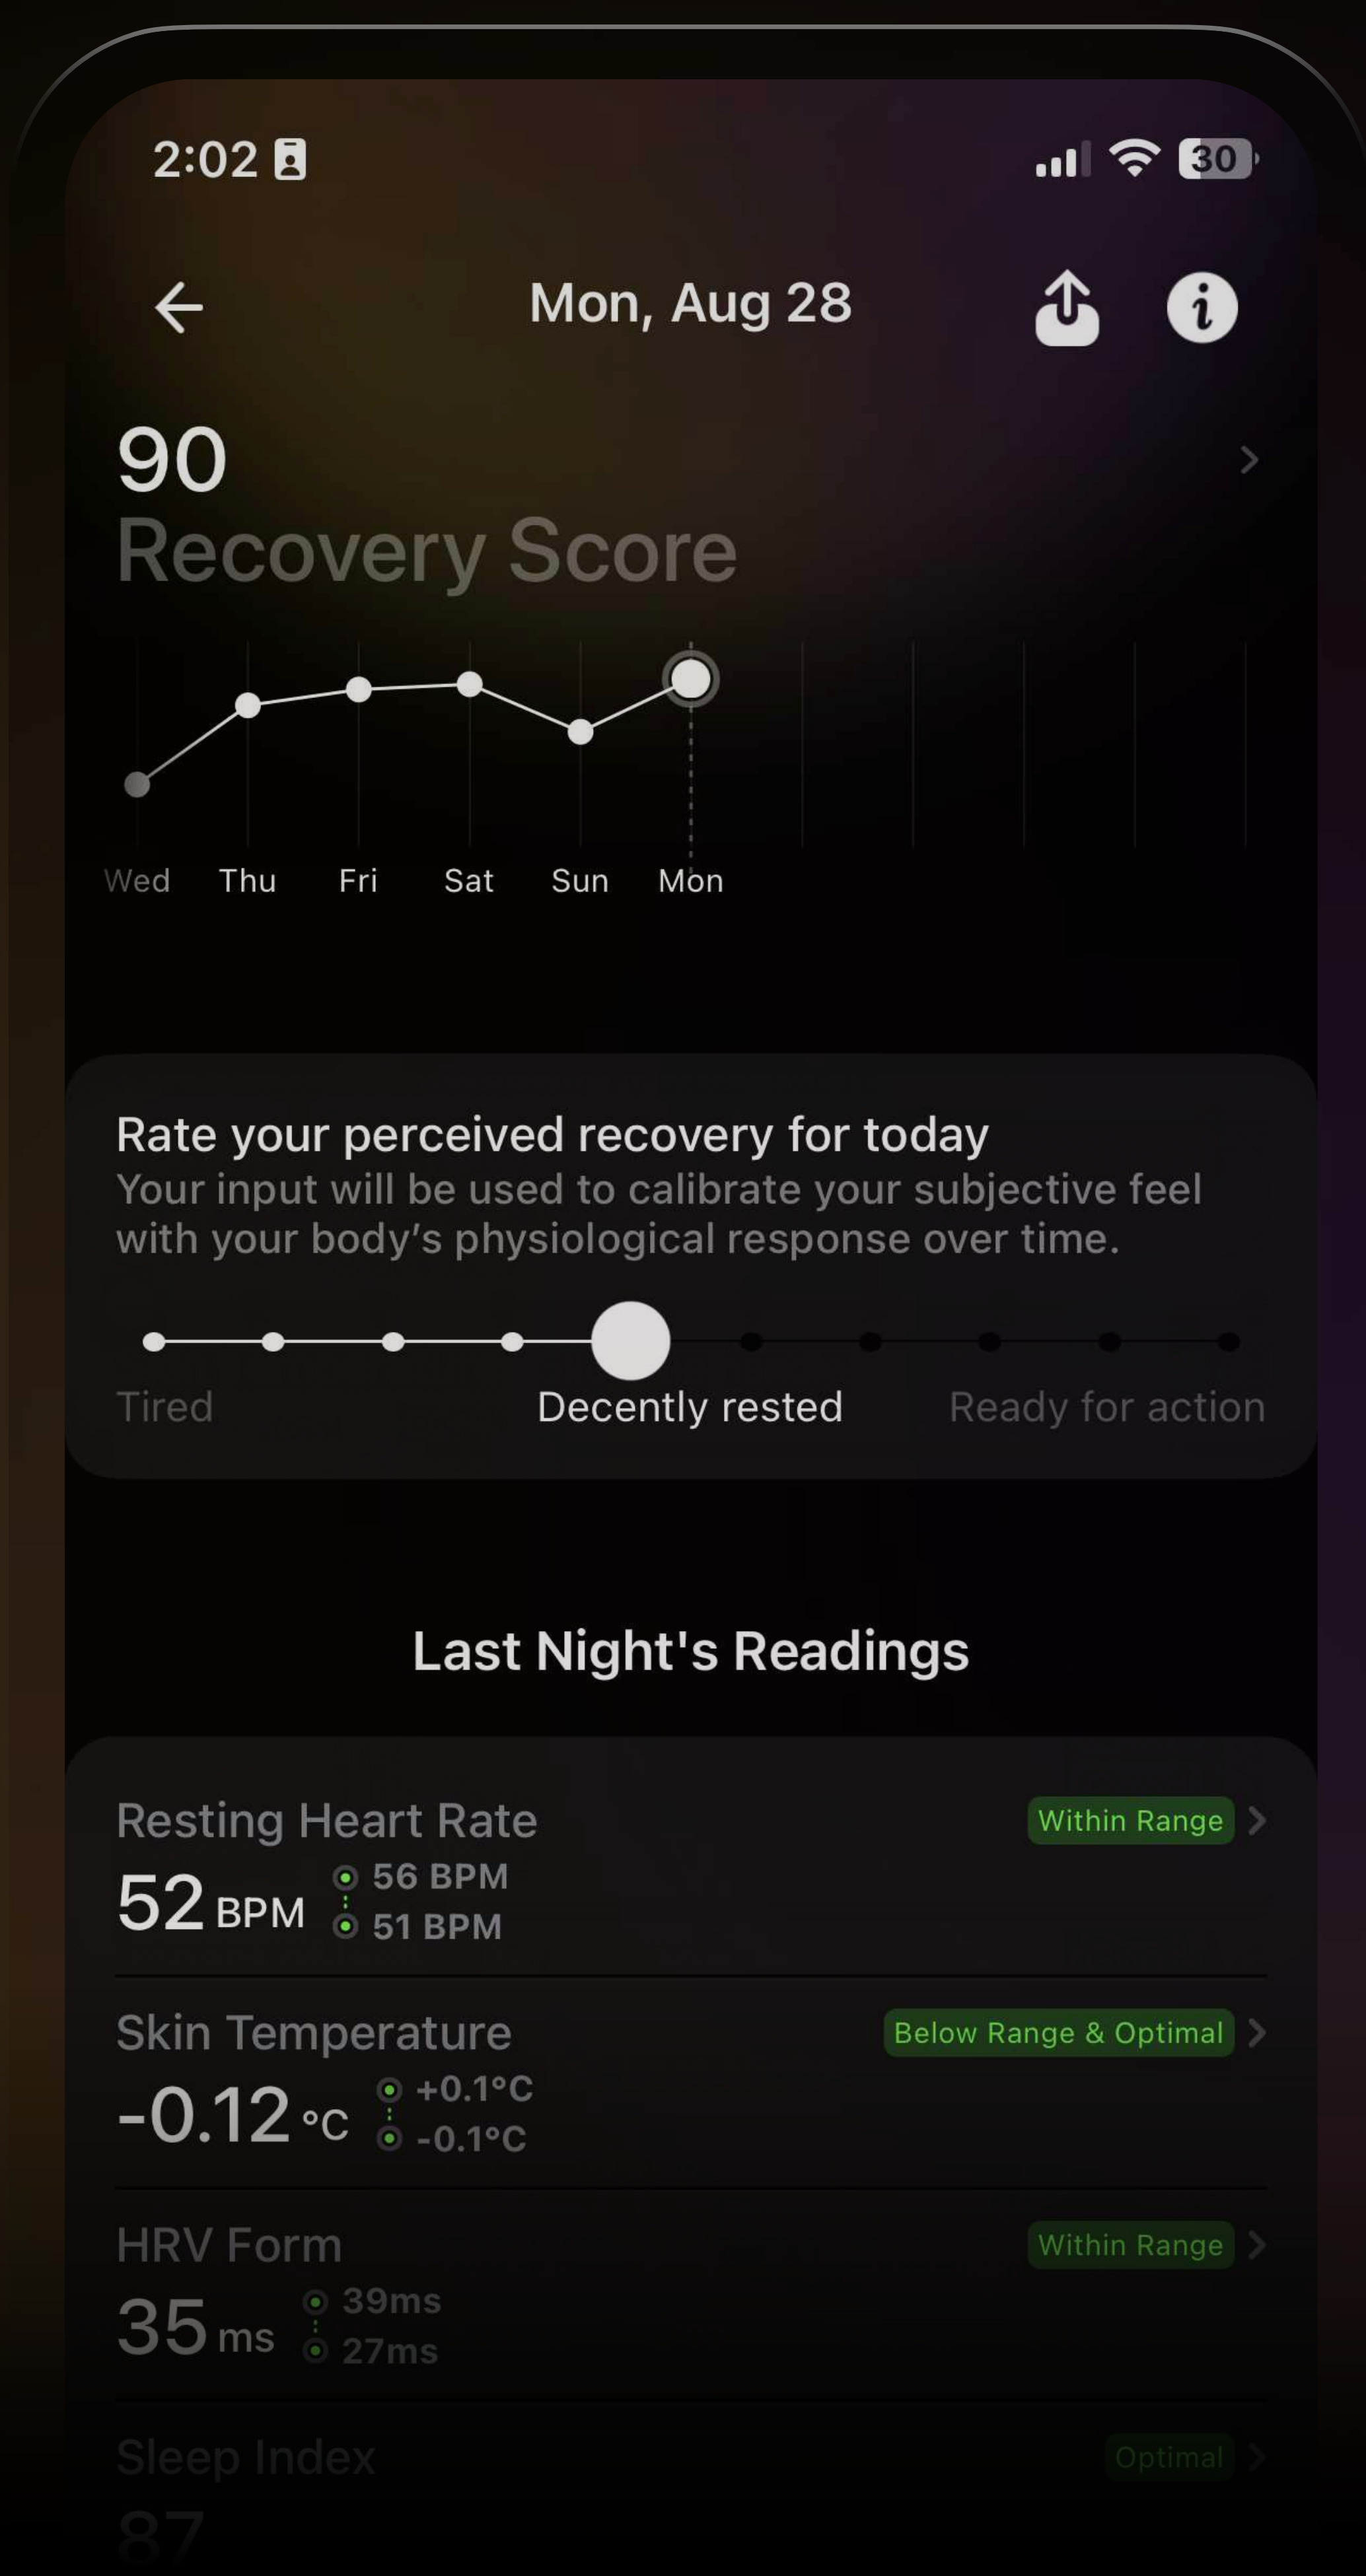

Ultrahuman Ring AIR

Cheatsheet

Sleep, Movement, and
Recovery Tracking

Skin Temperature
Tracking

Battery life of up to
6 days

Water resistance of
up to 100 meters

Heart Rate Monitoring

As light as 2.4 gms

Heart Rate Variability
Tracking

Hypoallergenic
Contact

Wireless Charging

Made from fighter-jet
grade titanium

Sleep Index : Your complete Sleep quality snapshot

It is designed to be your sole metric for sleep health, assesses your total sleep duration, resting heart rate, and restfulness

Stimulant Window : Unlock productivity with caffeine

It is designed to optimise your stimulant consumption for enhanced productivity and sleep management.

Phase Alignment : Listen to your body clock

It describes the intricate interplay between a stimulus, such as light exposure, food or exercise mapped to a shift in your body's circadian rhythm.

Recovery Score : Gauge your 'well-being'

The score helps comprehend body metrics like stress based on body signals like heart rate, HRV and body temperature.

Movement Index : Stay active and on track

It is designed to keep you moving for optimum glucose metabolism and to increase your non-exercise energy usage.