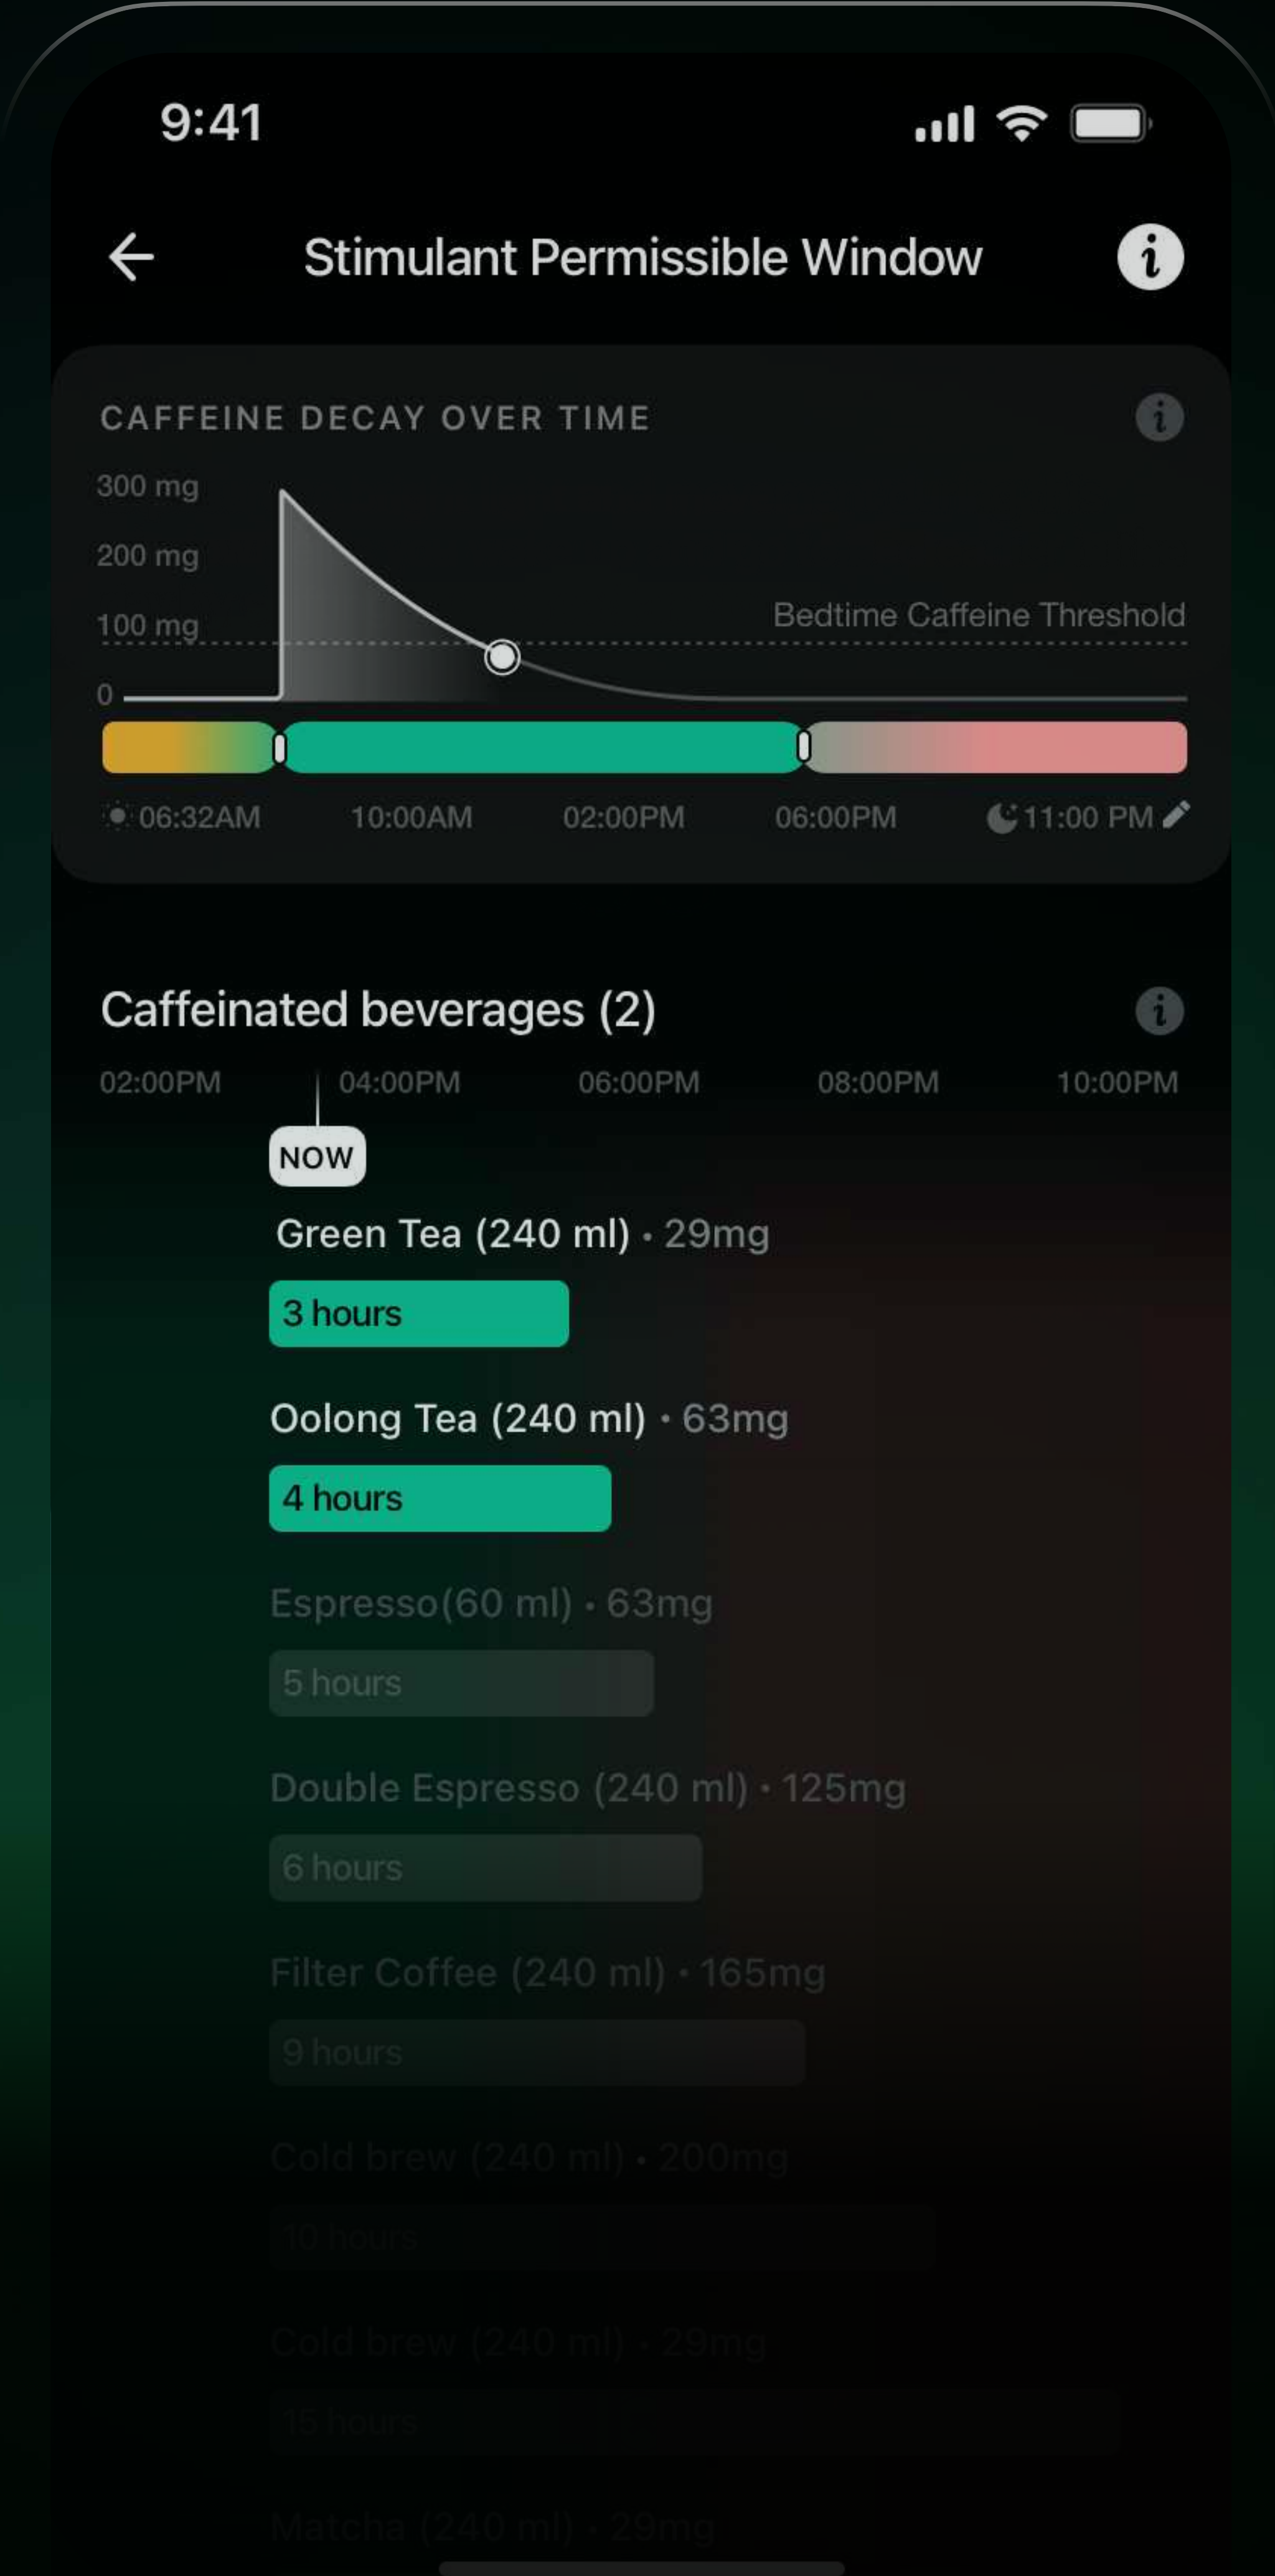

Ultrahuman Ring AIR

Cheatsheet

Sleep, Movement, and
Recovery Tracking

Skin Temperature
Tracking

Battery life of up to
6 days

Water resistance of
up to 100 meters

Heart Rate Monitoring

As light as 2.4 gms

Heart Rate Variability
Tracking

Hypoallergenic
Contact

Wireless Charging

Made from fighter-jet
grade titanium

Sleep Index : Your complete Sleep quality snapshot

It is designed to be your sole metric for sleep health, assesses your total sleep duration, resting heart rate, and restfulness

Stimulant Window : Unlock productivity with caffeine

It is designed to optimise your stimulant consumption for enhanced productivity and sleep management.

Phase Alignment : Listen to your body clock

It describes the intricate interplay between a stimulus, such as light exposure, food or exercise mapped to a shift in your body's circadian rhythm.

Recovery Score : Gauge your 'well-being'

The score helps comprehend body metrics like stress based on body signals like heart rate, HRV and body temperature.

Movement Index : Stay active and on track

It is designed to keep you moving for optimum glucose metabolism and to increase your non-exercise energy usage.