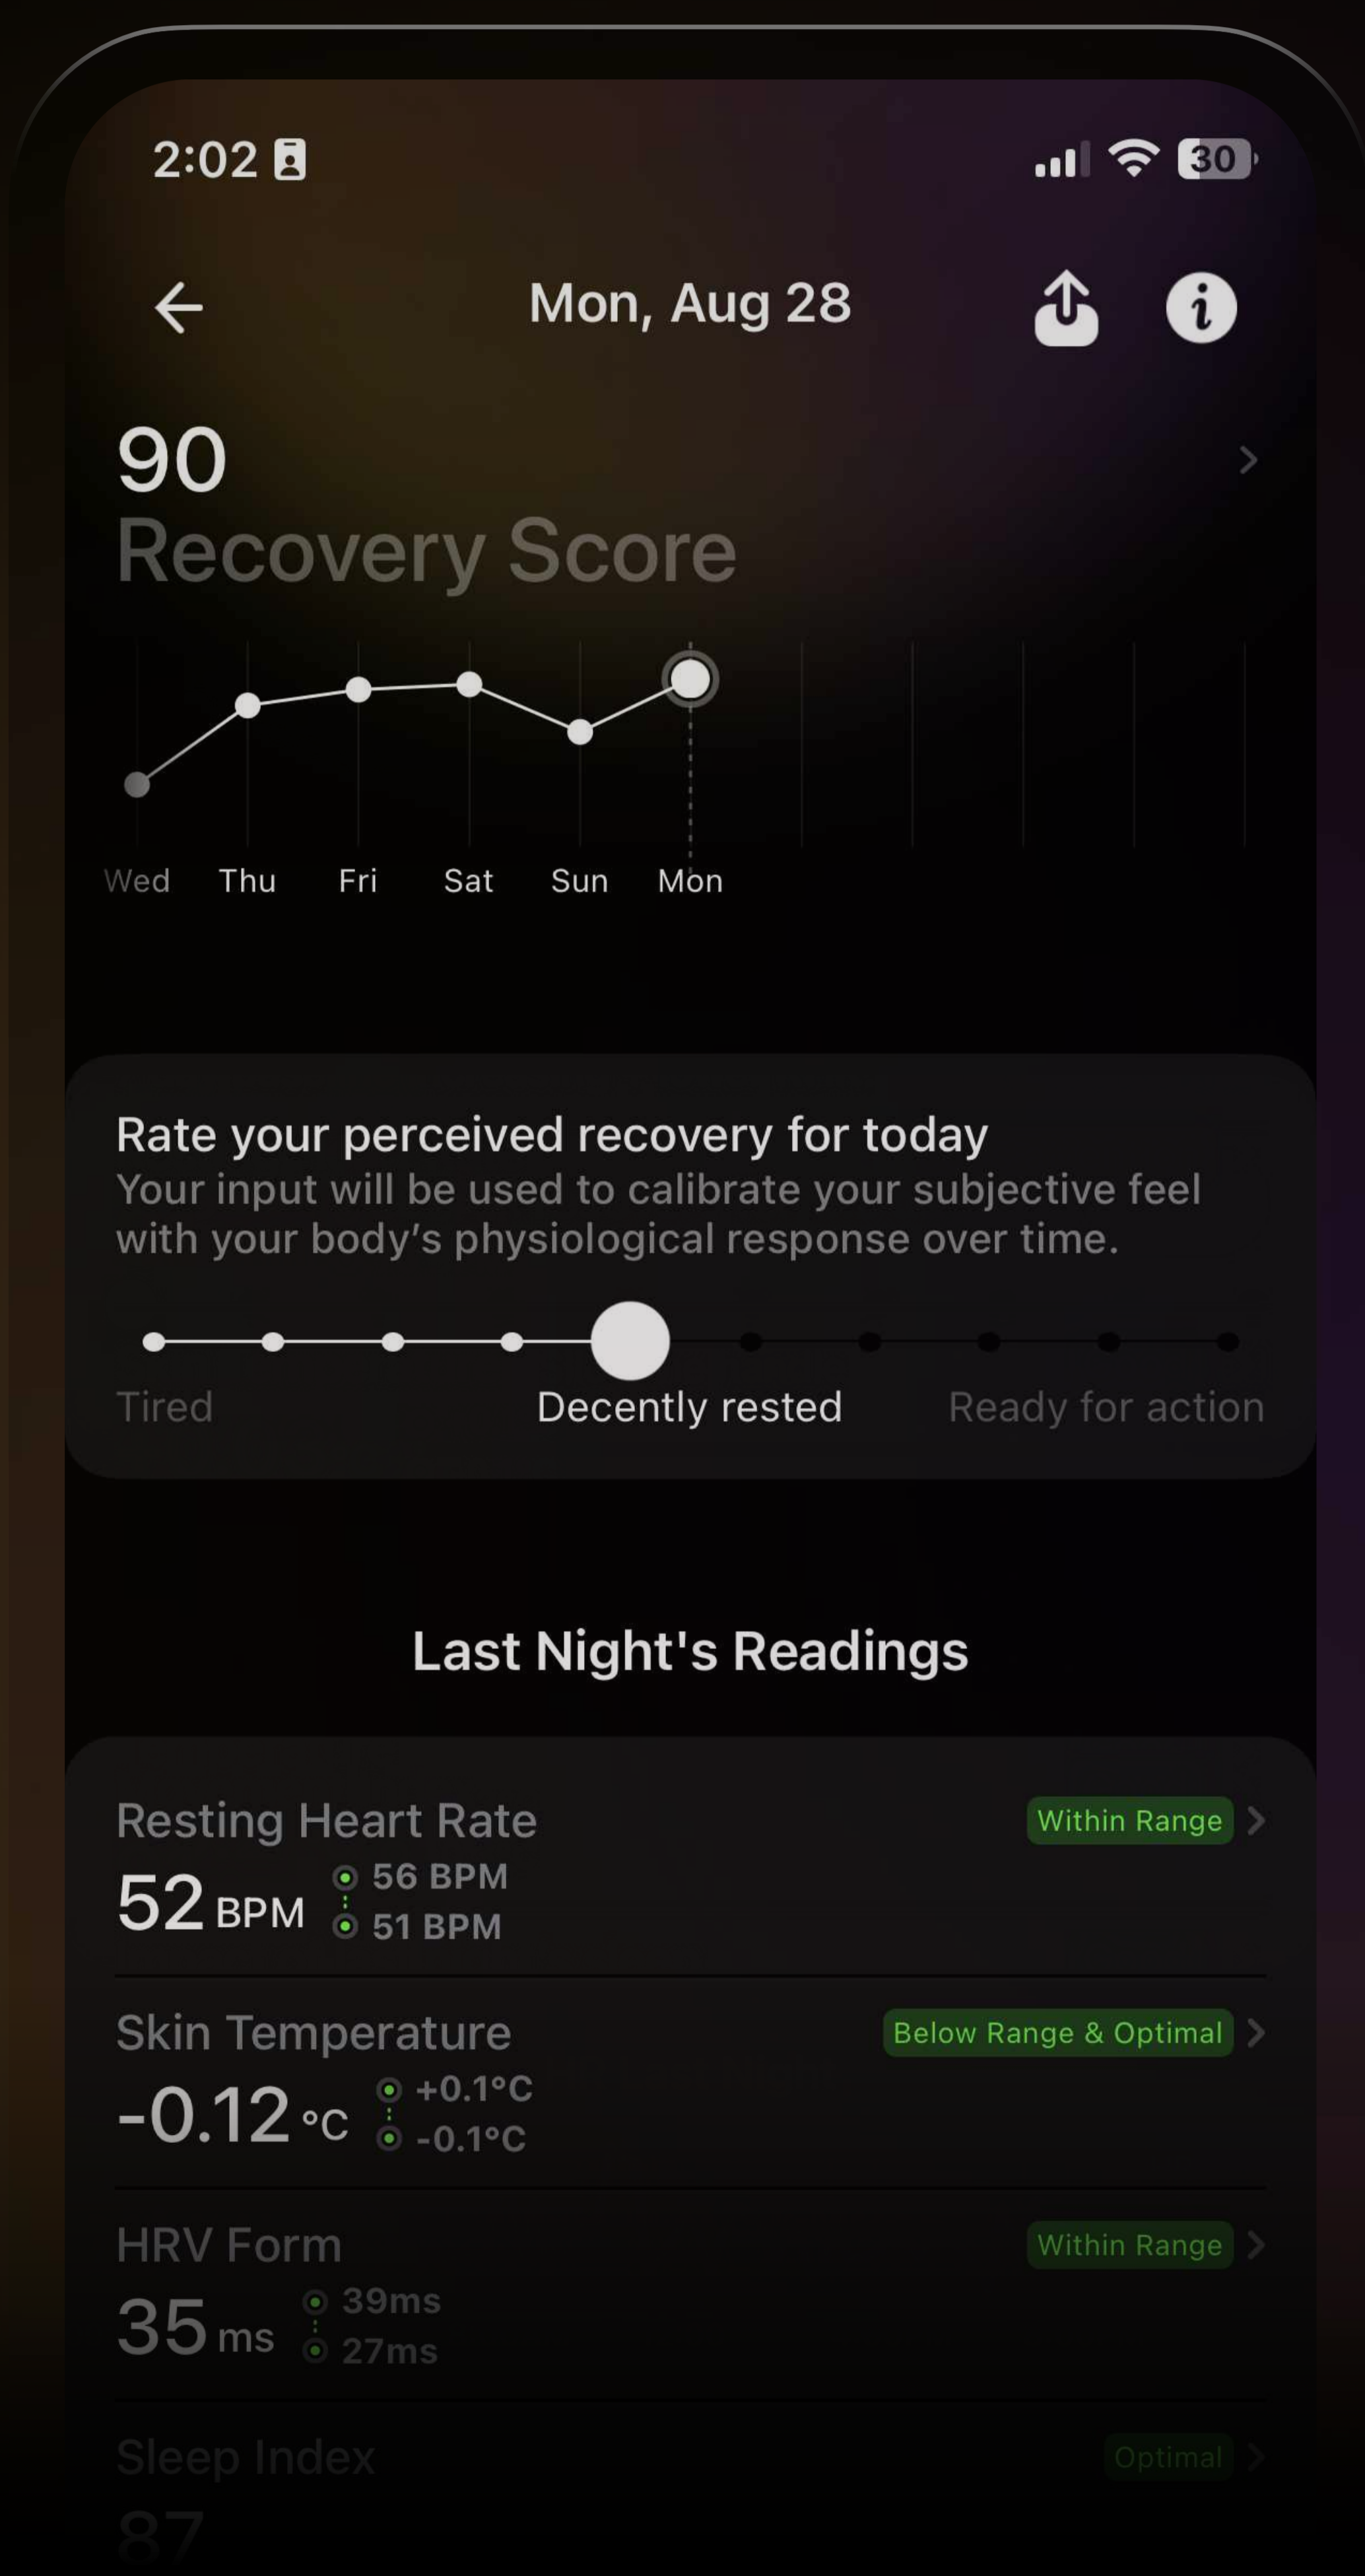

Ultrahuman Ring AIR Cheatsheet

Sleep, Movement, and
Recovery Tracking

Skin Temperature
Tracking

Battery life of up to
6 days

Water resistance of
up to 100 meters

Heart Rate Monitoring

As light as 2.4 gms

Heart Rate Variability
Tracking

Stimulant Window : Unlock productivity with caffeine

It is designed to optimise your stimulant consumption for enhanced productivity and sleep management.

Phase Alignment : Listen to your body clock

It describes the intricate interplay between a stimulus, such as light exposure, food or exercise mapped to a shift in your body's circadian rhythm.

Recovery Score : Gauge your 'well-being'

The score helps comprehend body metrics like stress based on body signals like heart rate, HRV and body temperature.

Movement Index : Stay active and on track

It is designed to keep you moving for optimum glucose metabolism and to increase your non-exercise energy usage.