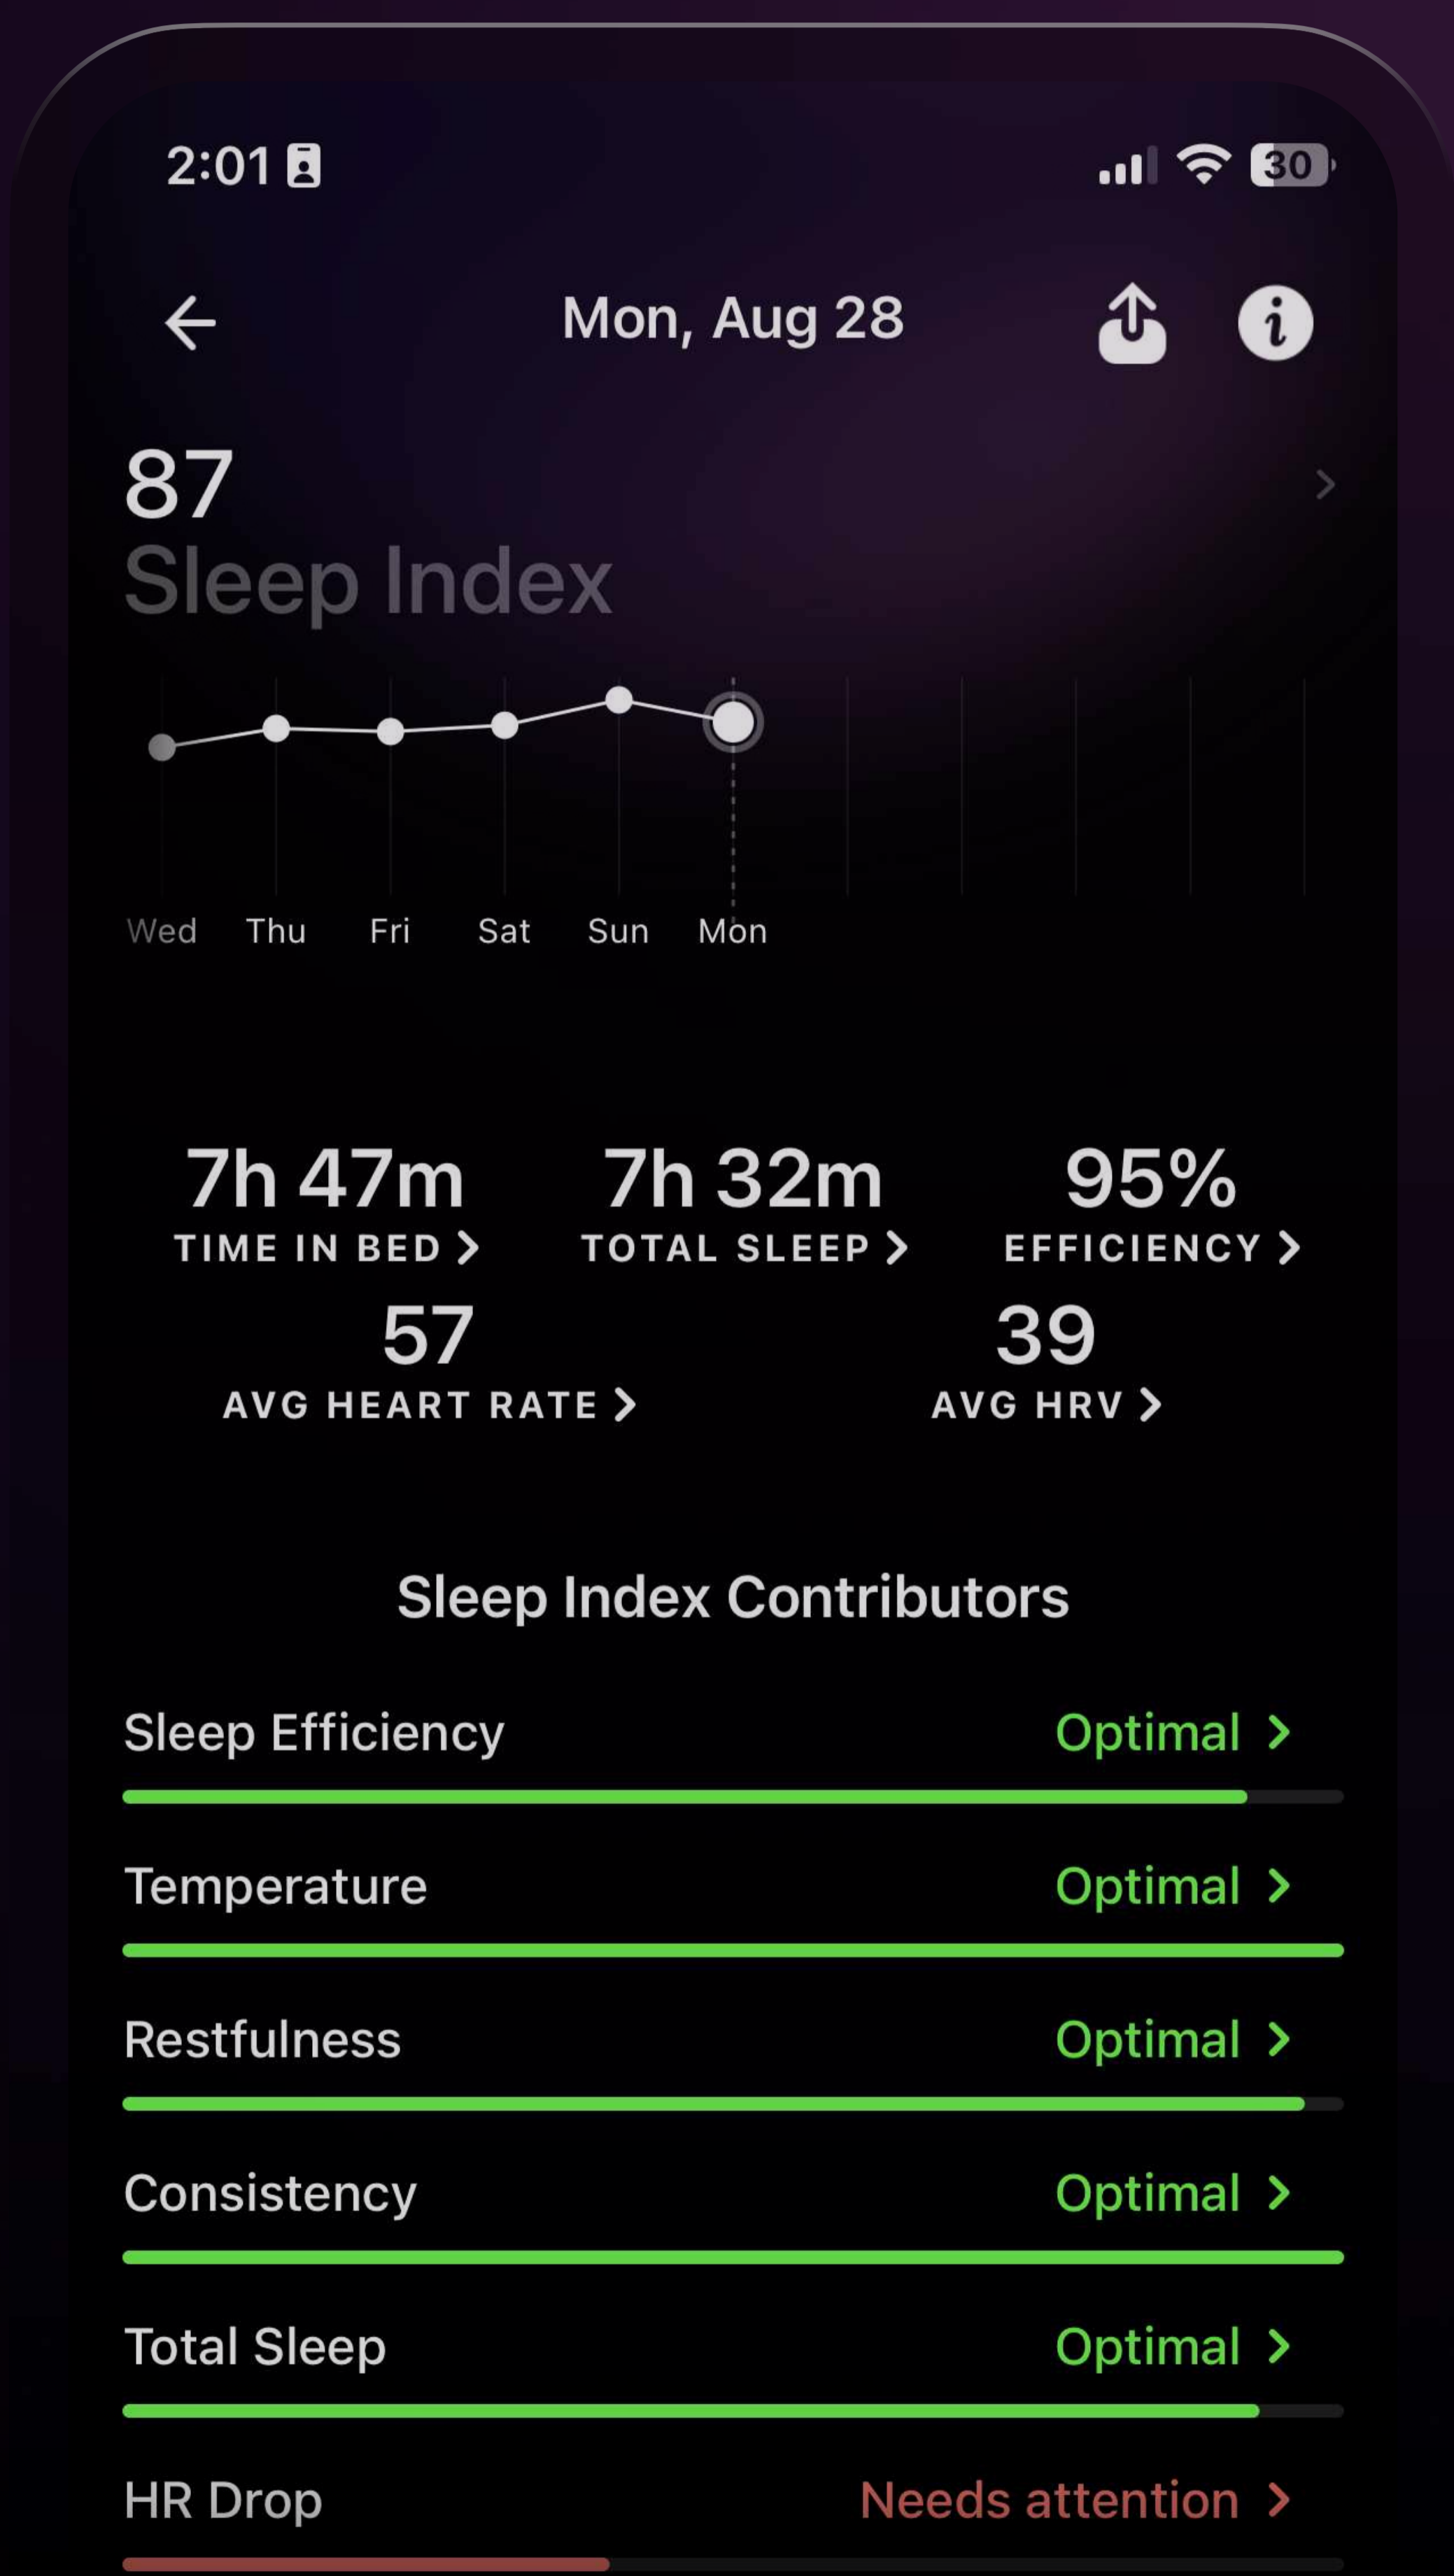

Ultrahuman Ring AIR Cheatsheet

Sleep, Movement, and
Recovery Tracking

Skin Temperature
Tracking

Battery life of up to
6 days

Water resistance of
up to 100 meters

Heart Rate Monitoring

As light as 2.4 gms

Heart Rate Variability
Tracking

Hypoallergenic
Contact

Wireless Charging

Made from fighter-jet
grade titanium

Sleep Index : Your complete Sleep quality snapshot

It is designed to be your sole metric for sleep health, assesses your total sleep duration, resting heart rate, and restfulness

Stimulant Window : Unlock productivity with caffeine

It is designed to optimise your stimulant consumption for enhanced productivity and sleep management.

Phase Alignment : Listen to your body clock

It describes the intricate interplay between a stimulus, such as light exposure, food or exercise mapped to a shift in your body's circadian rhythm.

Recovery Score : Gauge your 'well-being'

The score helps comprehend body metrics like stress based on body signals like heart rate, HRV and body temperature.

Movement Index : Stay active and on track

It is designed to keep you moving for optimum glucose metabolism and to increase your non-exercise energy usage.