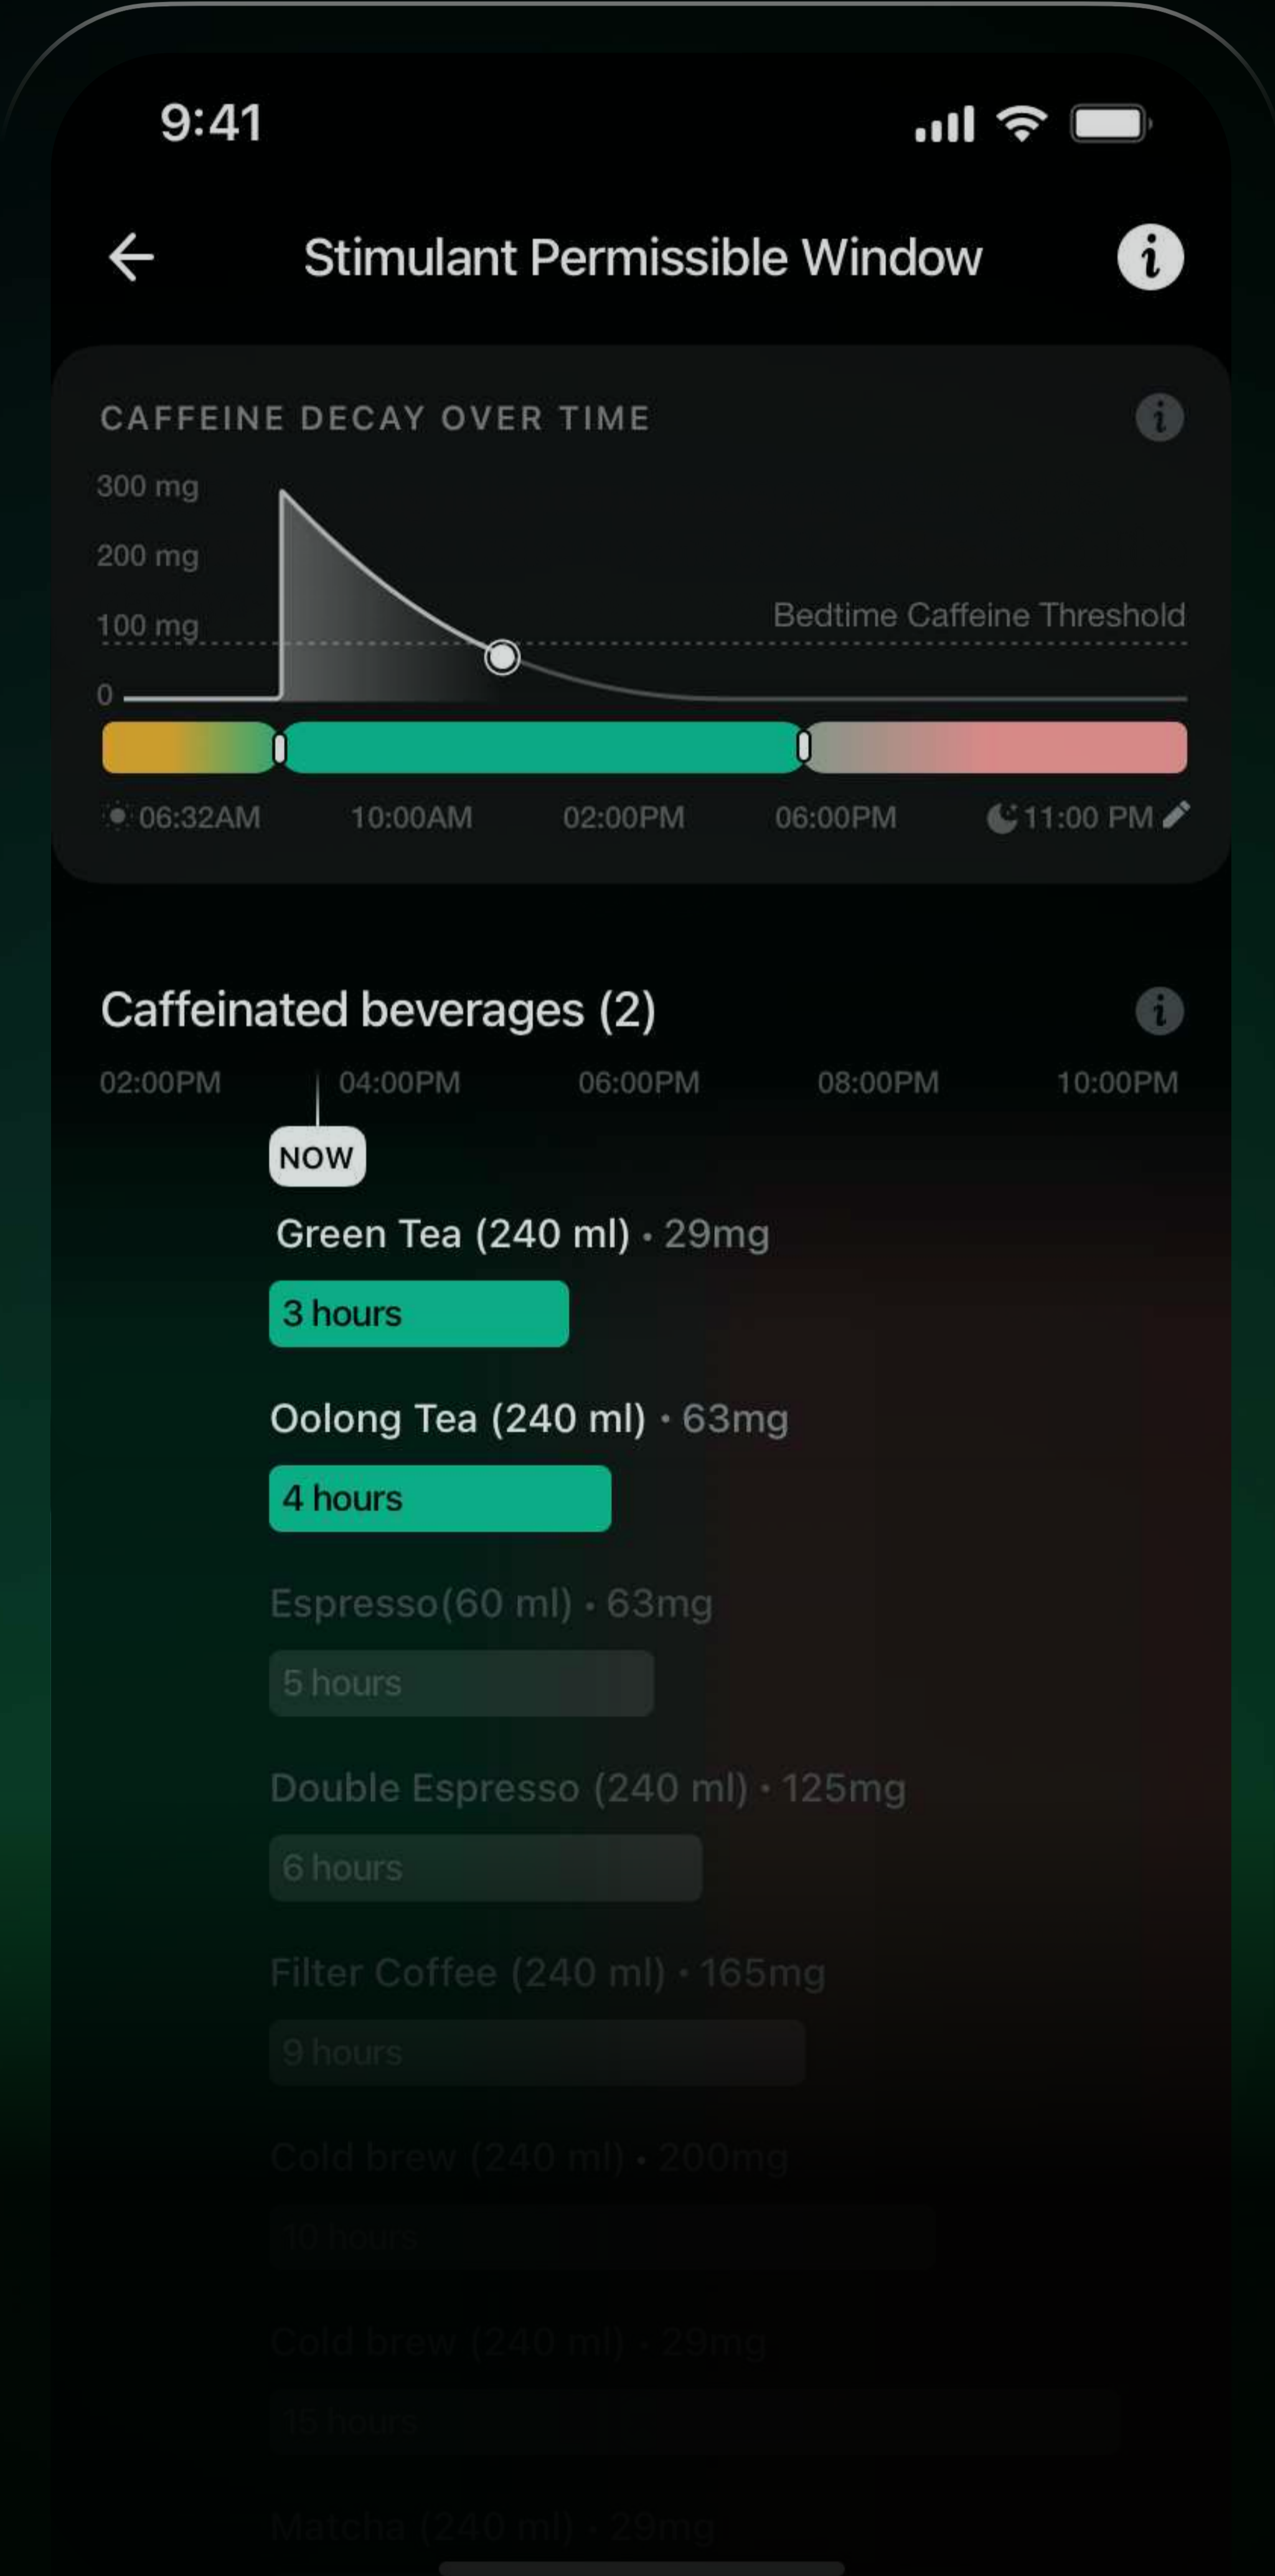

Ultrahuman Ring AIR Cheatsheet

Sleep, Movement, and
Recovery Tracking

Skin Temperature
Tracking

Battery life of up to
6 days

Water resistance of
up to 100 meters

Heart Rate Monitoring

As light as 2.4 gms

Heart Rate Variability
Tracking

Hypoallergenic
Contact

Wireless Charging

Made from fighter-jet
grade titanium

Sleep Index : Your complete Sleep quality snapshot

It is designed to be your sole metric for sleep health, assesses your total sleep duration, resting heart rate, and restfulness

Stimulant Window : Unlock productivity with caffeine

It is designed to optimise your stimulant consumption for enhanced productivity and sleep management.

Phase Alignment : Listen to your body clock

It describes the intricate interplay between a stimulus, such as light exposure, food or exercise mapped to a shift in your body's circadian rhythm.

Recovery Score : Gauge your 'well-being'

The score helps comprehend body metrics like stress based on body signals like heart rate, HRV and body temperature.

Movement Index : Stay active and on track

It is designed to keep you moving for optimum glucose metabolism and to increase your non-exercise energy usage.