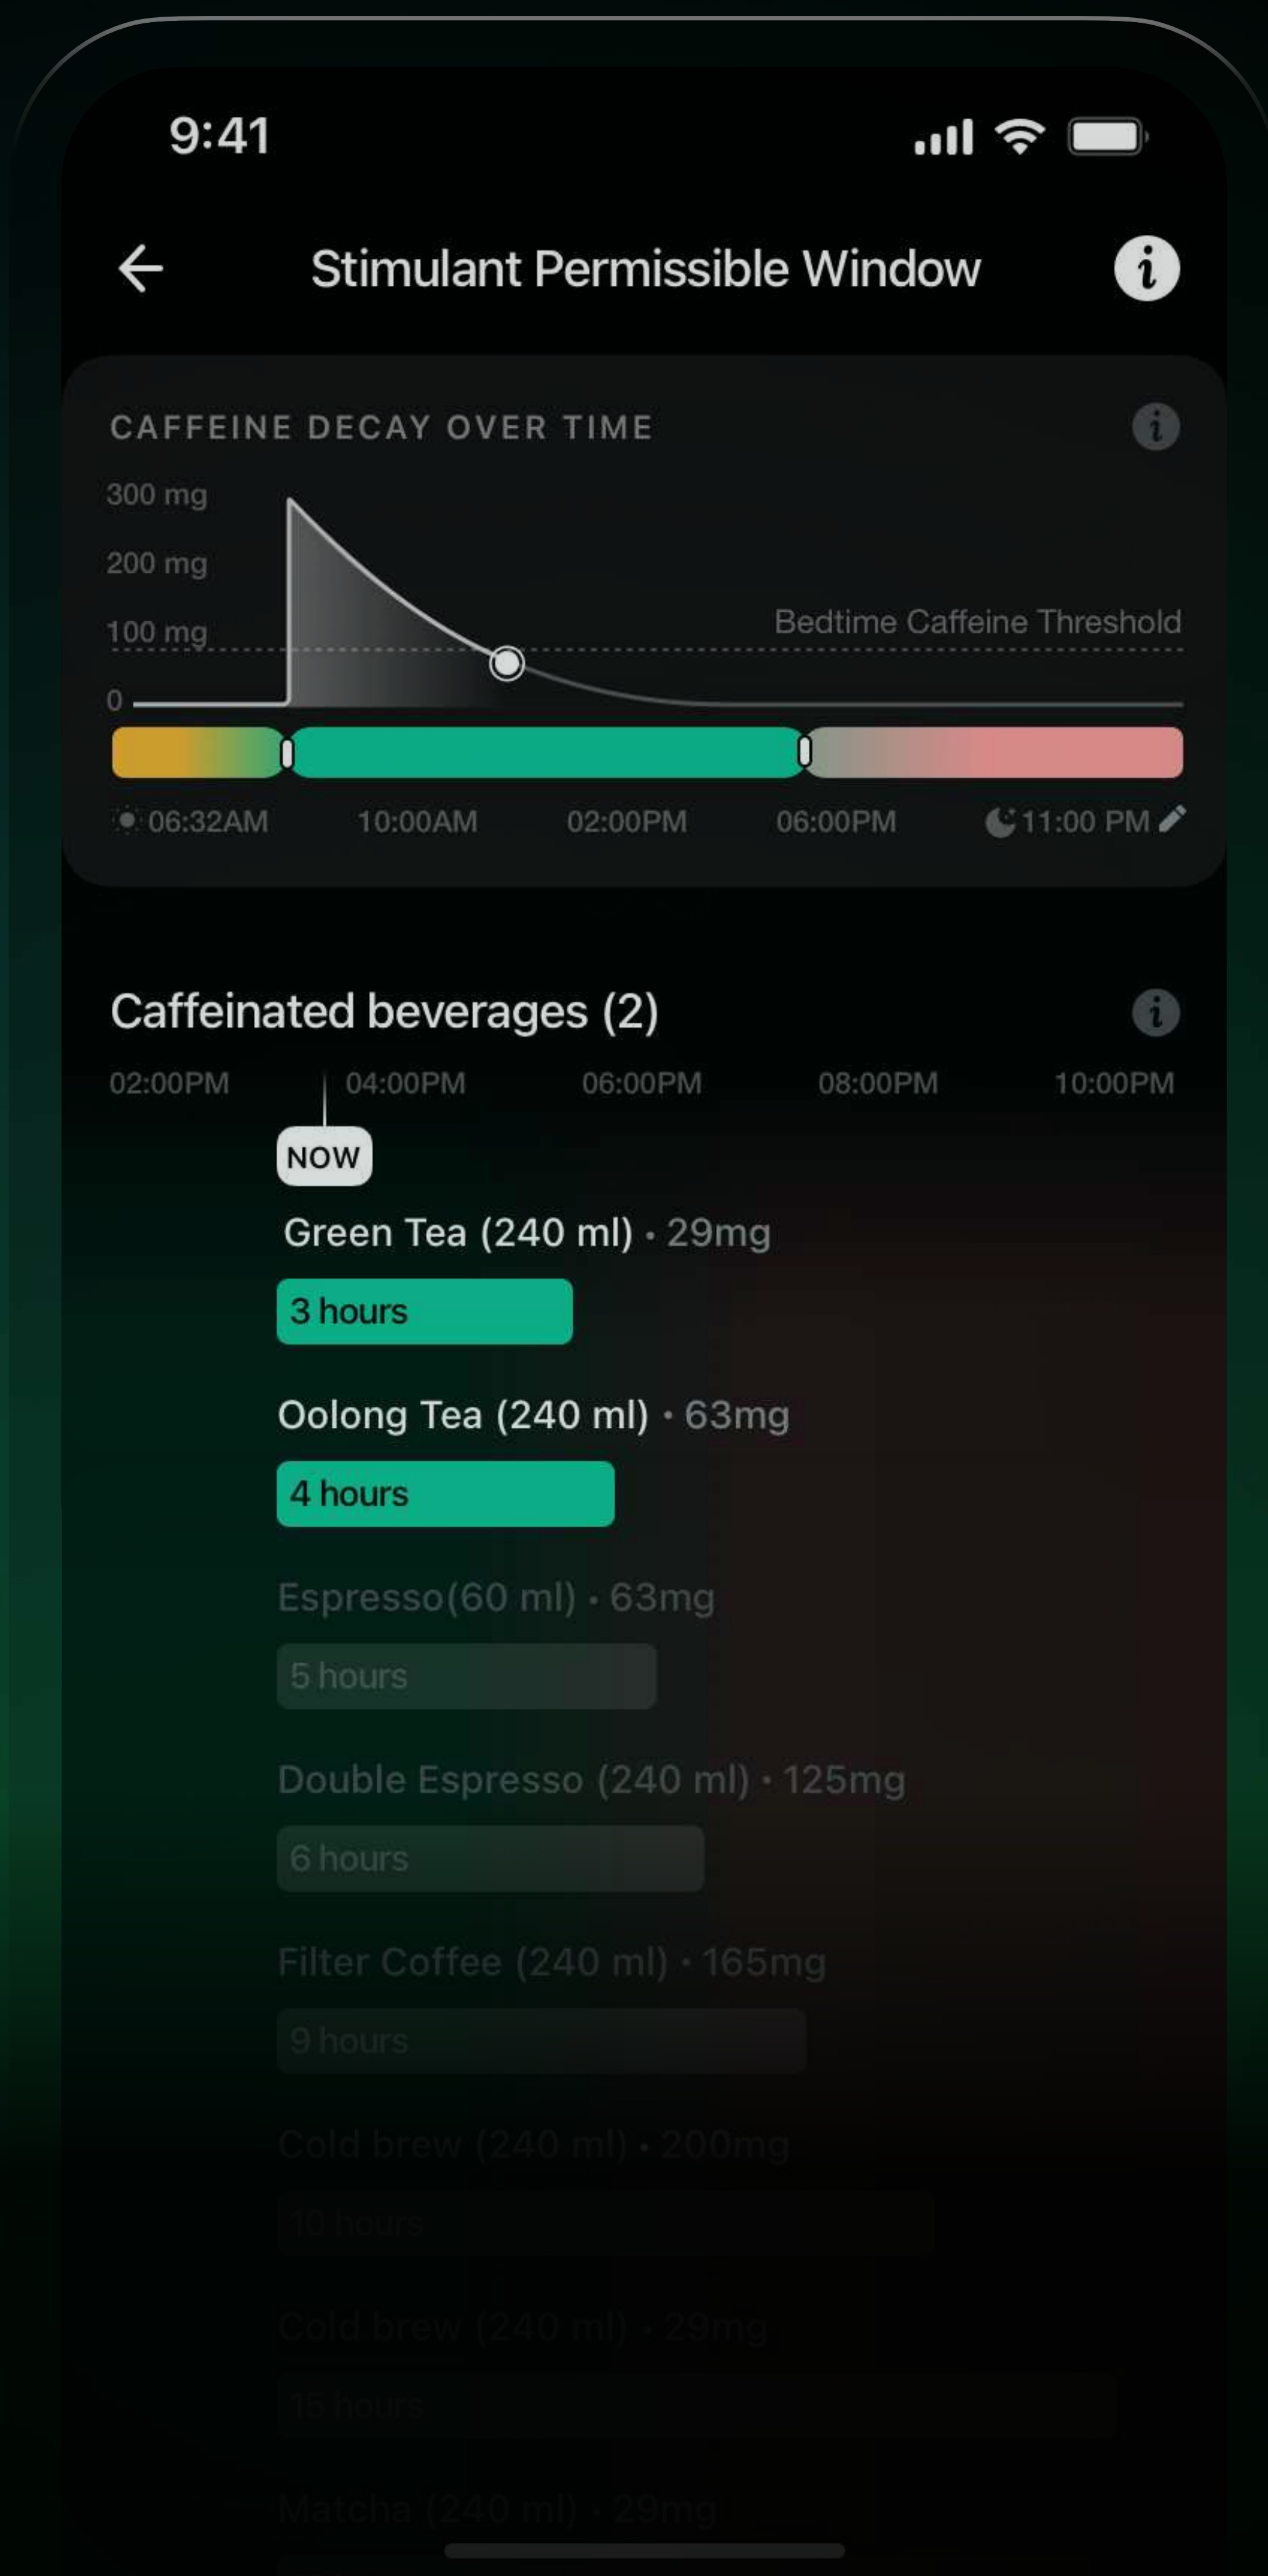

Ultrahuman Ring AIR Cheatsheet

Sleep, Movement, and
Recovery Tracking

Skin Temperature
Tracking

Battery life of up to
6 days

Water resistance of
up to 100 meters

Heart Rate Monitoring

As light as 2.4 gms

Heart Rate Variability
Tracking

Hypoallergenic
Contact

Wireless Charging

Made from fighter-jet
grade titanium

Sleep Index : Your complete Sleep quality snapshot

It is designed to be your sole metric for sleep health, assesses your total sleep duration, resting heart rate, and restfulness

Stimulant Window : Unlock productivity with caffeine

It is designed to optimise your stimulant consumption for enhanced productivity and sleep management.

Phase Alignment : Listen to your body clock

It describes the intricate interplay between a stimulus, such as light exposure, food or exercise mapped to a shift in your body's circadian rhythm.

Recovery Score : Gauge your 'well-being'

The score helps comprehend body metrics like stress based on body signals like heart rate, HRV and body temperature.

Movement Index : Stay active and on track

It is designed to keep you moving for optimum glucose metabolism and to increase your non-exercise energy usage.