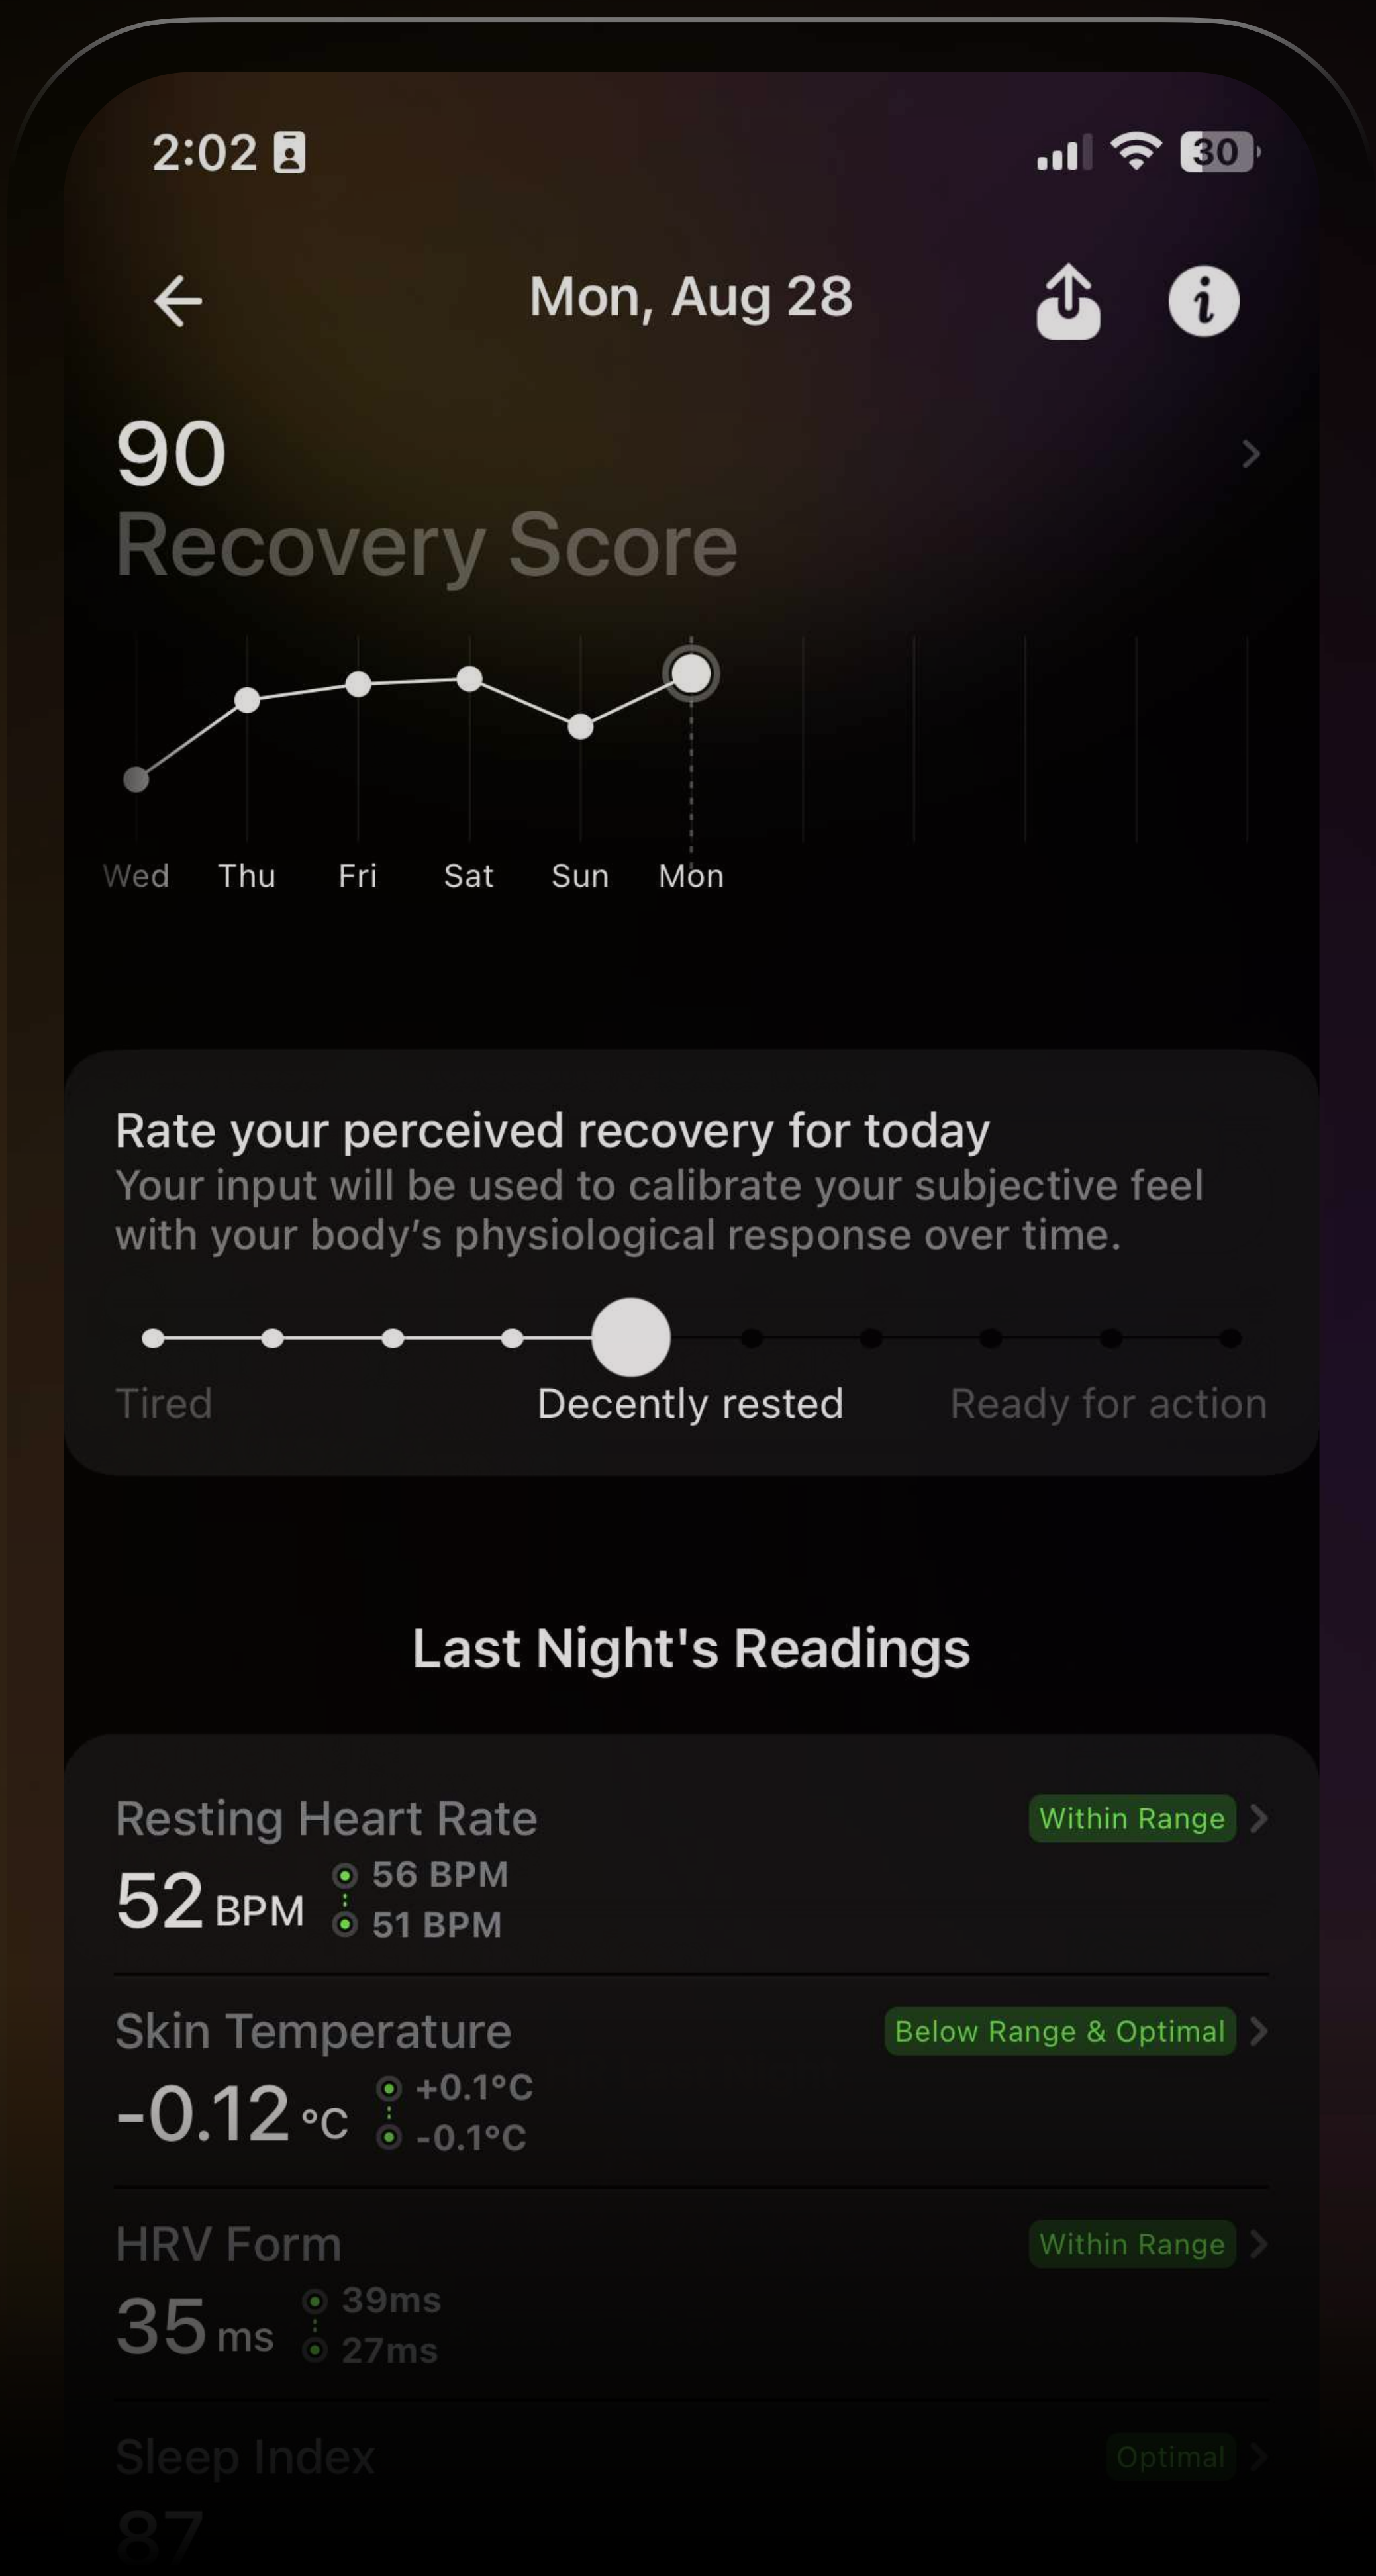

Ultrahuman Ring AIR Cheatsheet

Sleep, Movement, and
Recovery Tracking

Skin Temperature
Tracking

Battery life of up to
6 days

Water resistance of
up to 100 meters

Heart Rate Monitoring

As light as 2.4 gms

Heart Rate Variability
Tracking

Hypoallergenic
Contact

Wireless Charging

Made from fighter-jet
grade titanium

Sleep Index : Your complete Sleep quality snapshot

It is designed to be your sole metric for sleep health, assesses your total sleep duration, resting heart rate, and restfulness

Stimulant Window : Unlock productivity with caffeine

It is designed to optimise your stimulant consumption for enhanced productivity and sleep management.

Phase Alignment : Listen to your body clock

It describes the intricate interplay between a stimulus, such as light exposure, food or exercise mapped to a shift in your body's circadian rhythm.

Recovery Score : Gauge your 'well-being'

The score helps comprehend body metrics like stress based on body signals like heart rate, HRV and body temperature.

Movement Index : Stay active and on track

It is designed to keep you moving for optimum glucose metabolism and to increase your non-exercise energy usage.