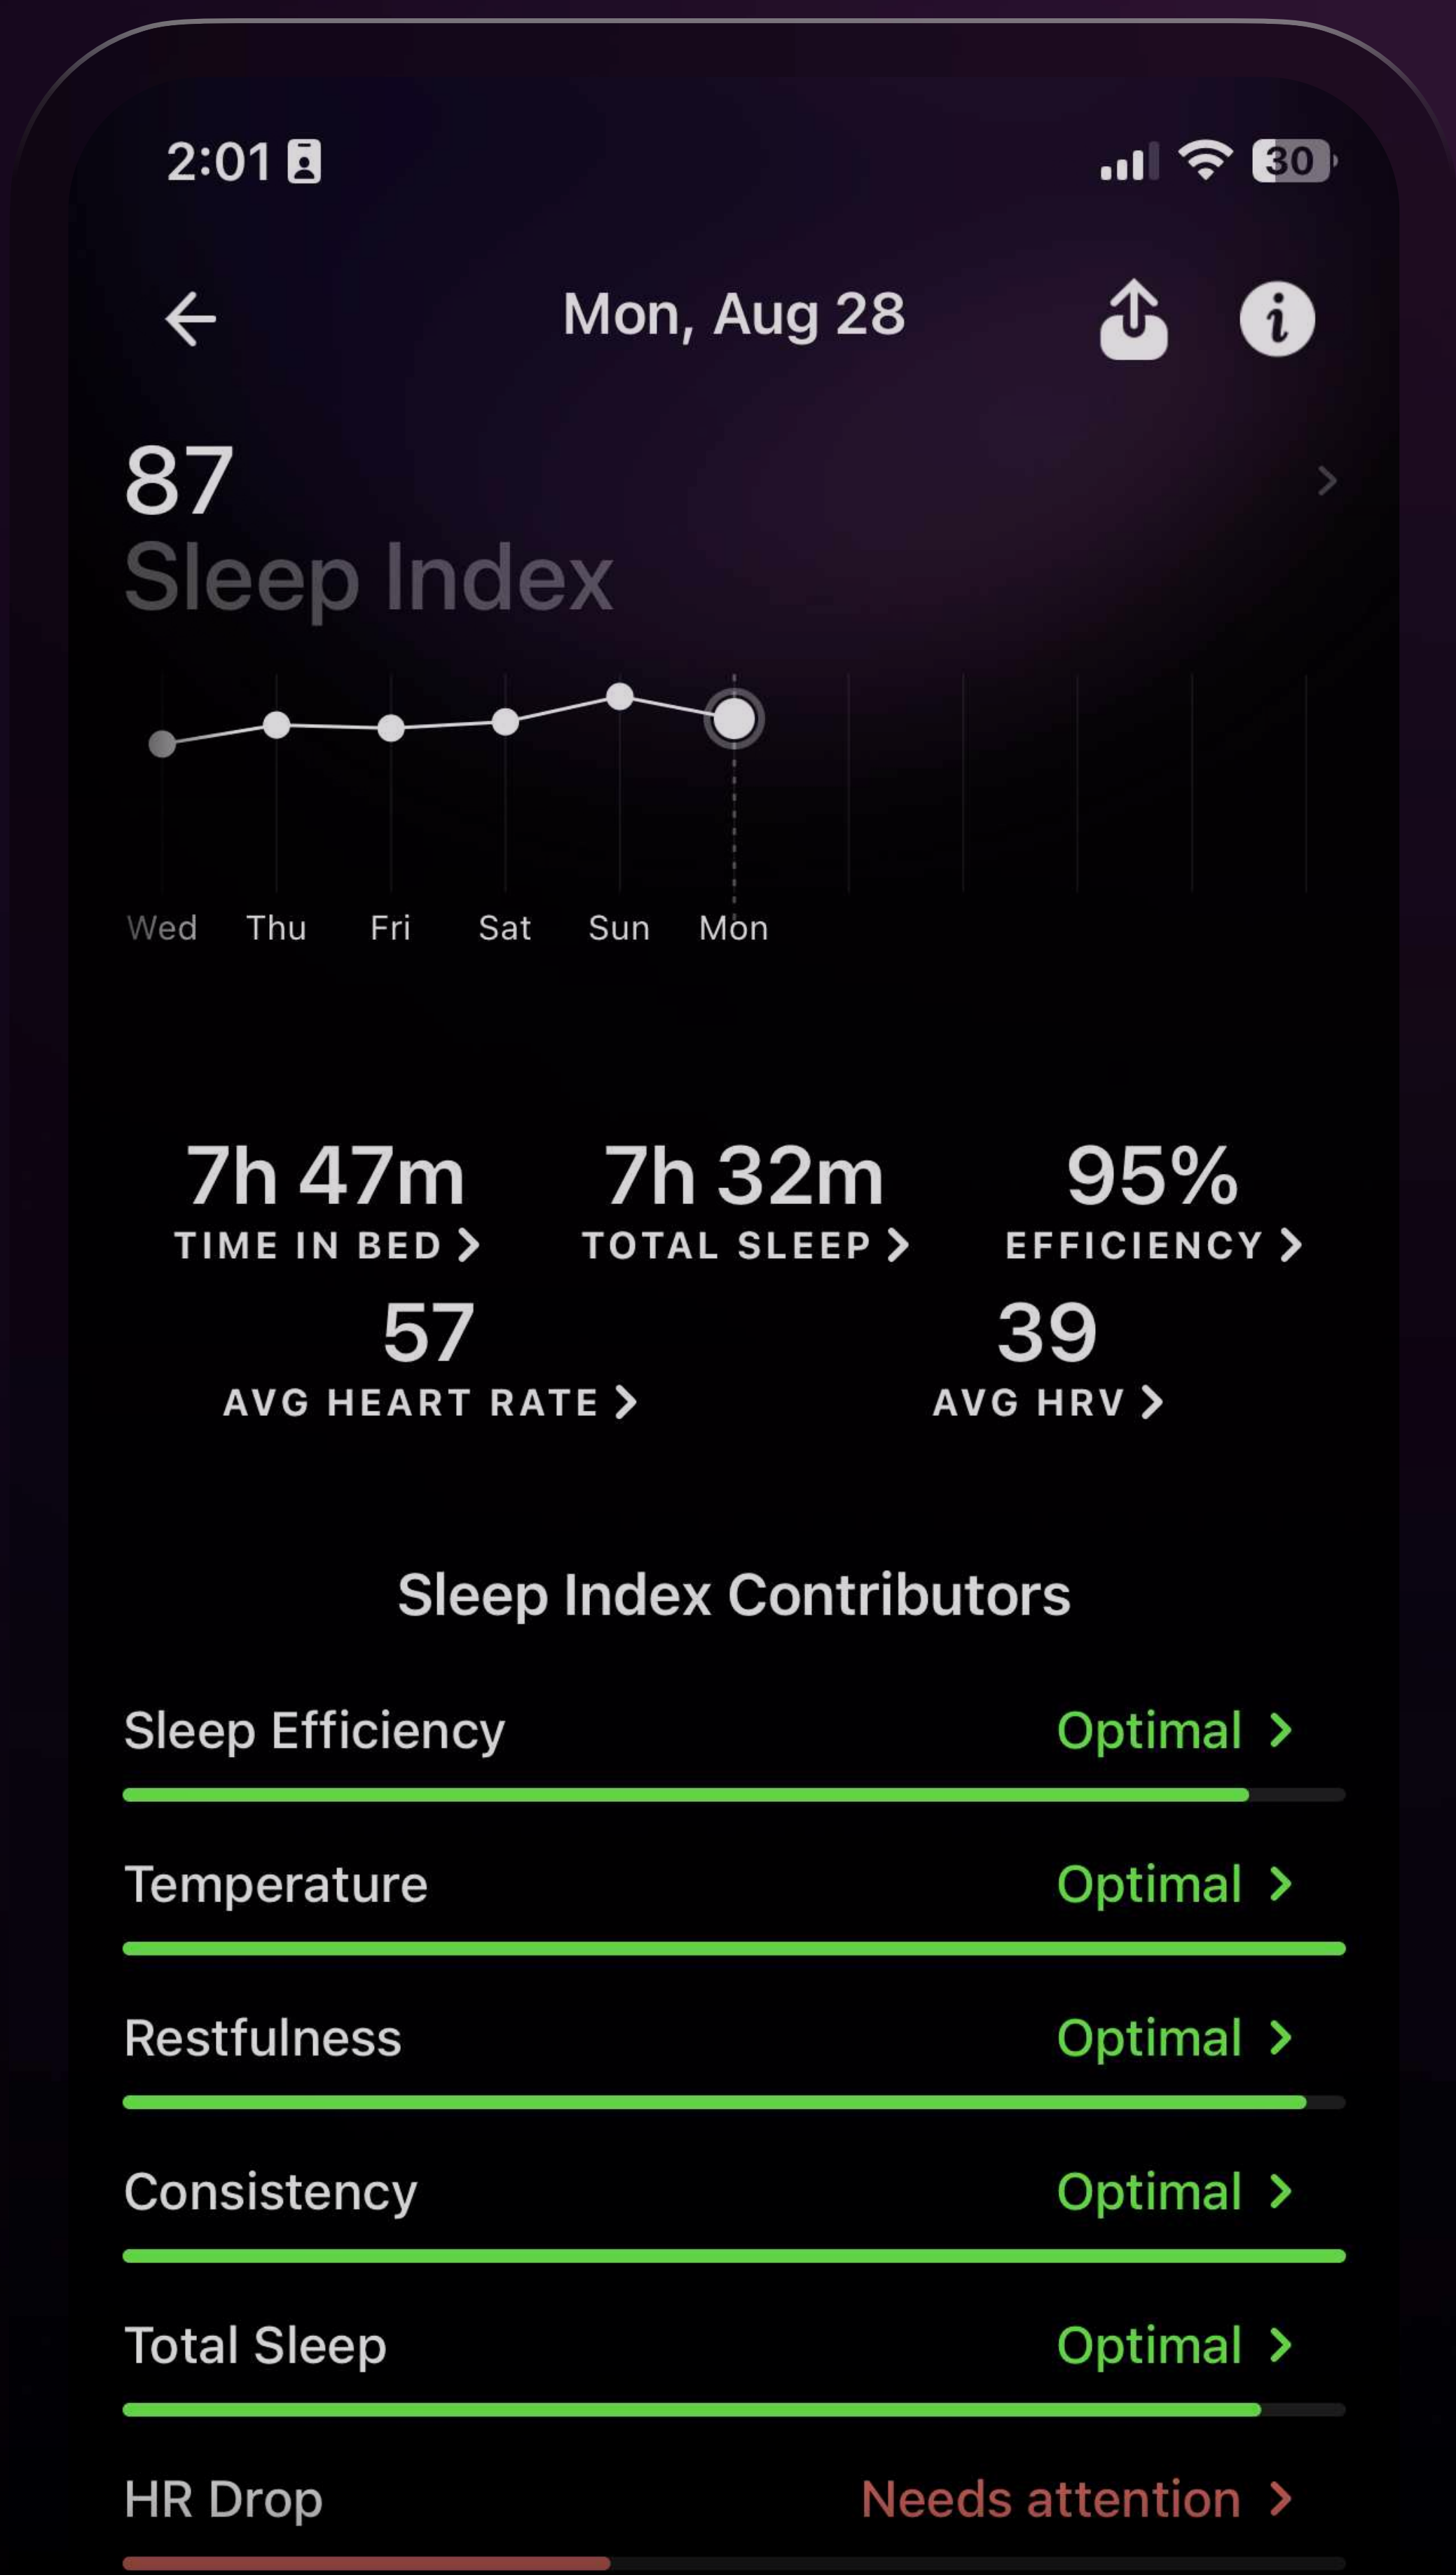

Ultrahuman Ring AIR Cheatsheet

Sleep, Movement, and
Recovery Tracking

Skin Temperature
Tracking

Battery life of up to
6 days

Water resistance of
up to 100 meters

Heart Rate Monitoring

As light as 2.4 gms

Heart Rate Variability
Tracking

Hypoallergenic
Contact

Wireless Charging

Made from fighter-jet
grade titanium

Sleep Index : Your complete Sleep quality snapshot

It is designed to be your sole metric for sleep health, assesses your total sleep duration, resting heart rate, and restfulness

Stimulant Window : Unlock productivity with caffeine

It is designed to optimise your stimulant consumption for enhanced productivity and sleep management.

Phase Alignment : Listen to your body clock

It describes the intricate interplay between a stimulus, such as light exposure, food or exercise mapped to a shift in your body's circadian rhythm.

Recovery Score : Gauge your 'well-being'

The score helps comprehend body metrics like stress based on body signals like heart rate, HRV and body temperature.

Movement Index : Stay active and on track

It is designed to keep you moving for optimum glucose metabolism and to increase your non-exercise energy usage.