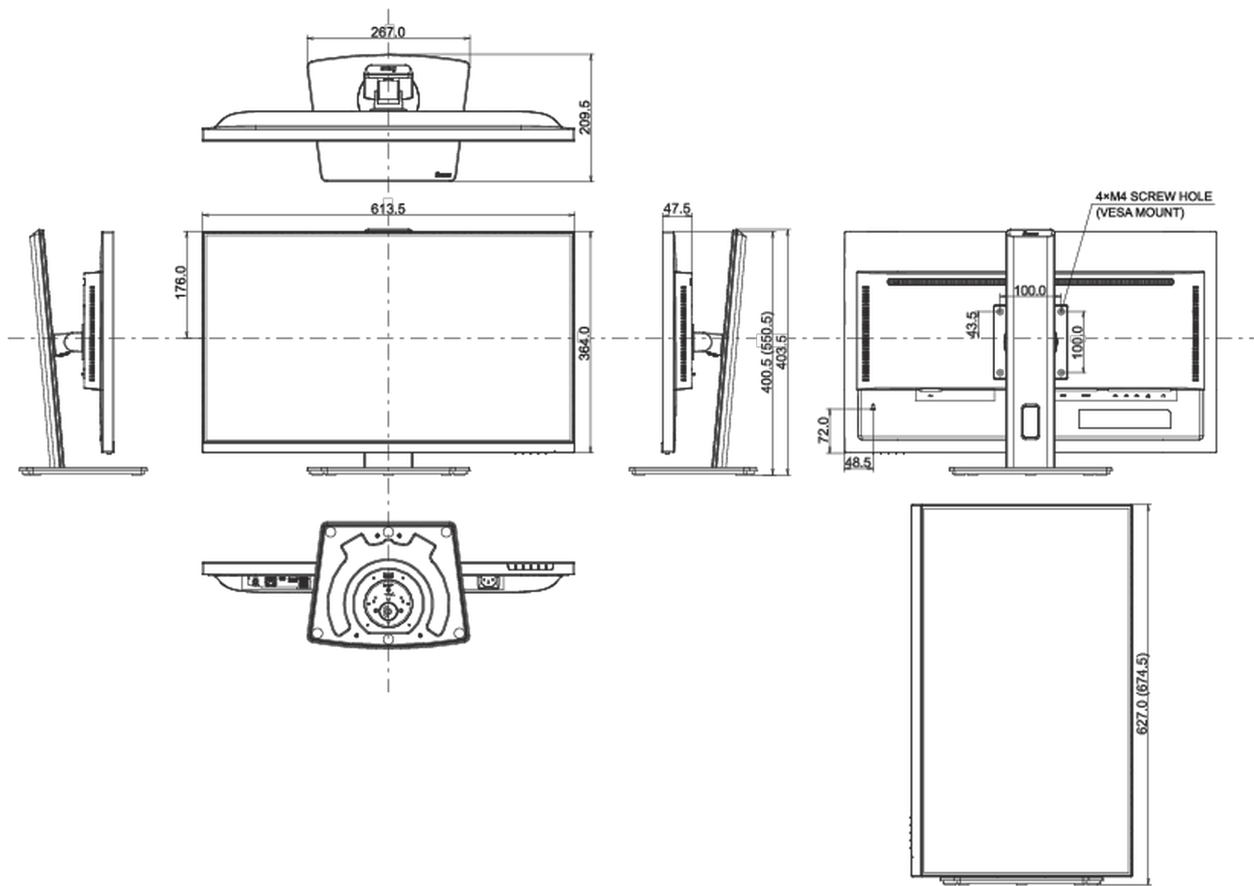

## 04 MECHANICAL

<b>Display position adjustments</b>	height, swivel, tilt, pivot (rotation both sides)
-------------------------------------	---

Height adjustment	150mm
Rotation (PIVOT function)	90°
Swivel stand	90°; 45° left; 45° right
Tilt angle	23° up; 5° down
VESA mounting	100 x 100mm
Cable management system	yes

## 08 DIMENSIONS / WEIGHT

Product dimensions W x H x D	613.5 x 400.5 (550.5) x 209.5mm
Box dimensions W x H x D	679 x 427 x 130mm
Weight (without box)	6.1kg
Weight (with box)	8.7kg
EAN code	4948570124329