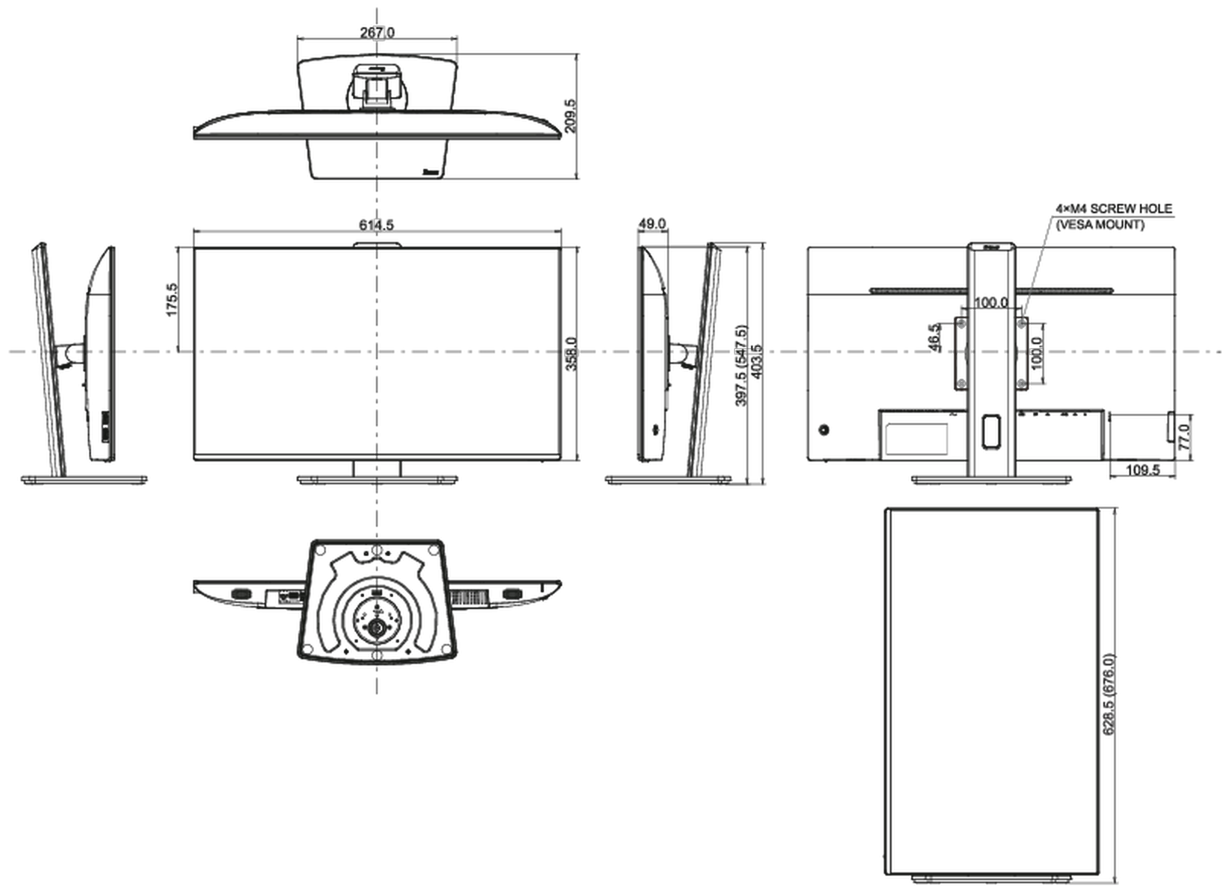

04 MECHANICAL

Display position adjustments	height, swivel, tilt, pivot (rotation both sides)
Height adjustment	150mm
Rotation (PIVOT function)	90°
Swivel stand	90°; 45° left; 45° right
Tilt angle	23° up; 5° down
VESA mounting	100 x 100mm

REACH SVHC	above 0.1%: Lead
------------	------------------

08 DIMENSIONS / WEIGHT

Product dimensions W x H x D	614.5 x 397.5 (547.5) x 209.5mm
Box dimensions W x H x D	688 x 463 x 138mm
Weight (without box)	6.3kg
Weight (with box)	8.7kg
EAN code	4948570123803