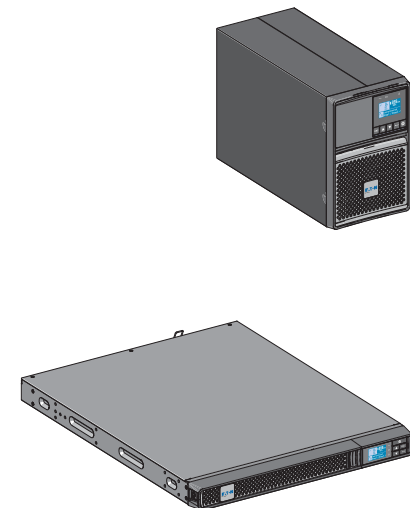

5P Gen 2

www.eaton.com

www.eaton.com

Tower models
5P650IG2
5P850IG2
5P1150IG2
5P1550IG2

1U Rack models
5P650IRG2
5P850IRG2
5P1150IRG2
5P1550IRG2

Quick Start

614-40230-00