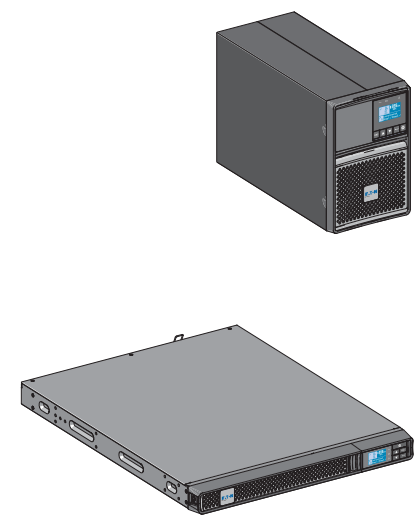

www.eaton.com

www.eaton.com

Tower models
5P650IG2
5P850IG2
5P1150IG2
5P1550IG2

1U Rack models
5P650IRG2
5P850IRG2
5P1150IRG2
5P1550IRG2

Quick Start

5P Gen 2

614-40230-00