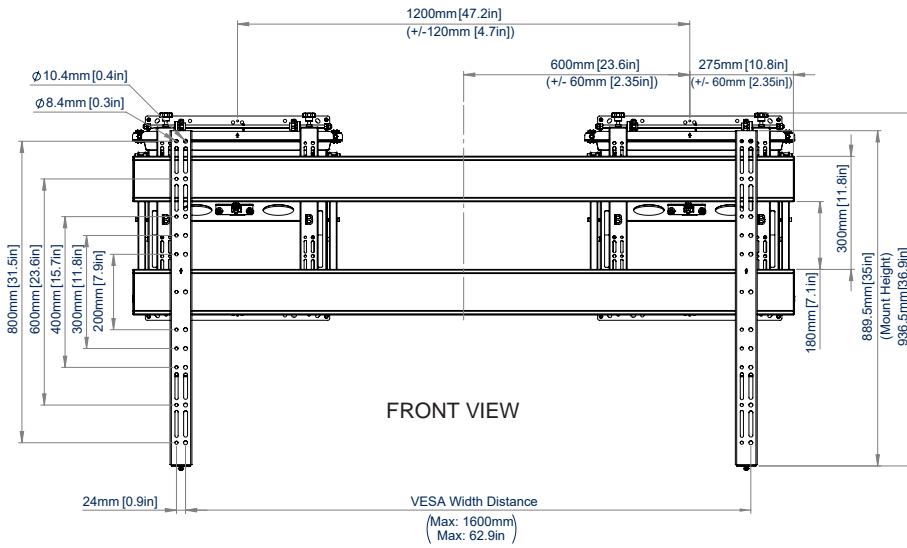

BT9926

SIDE VIEW