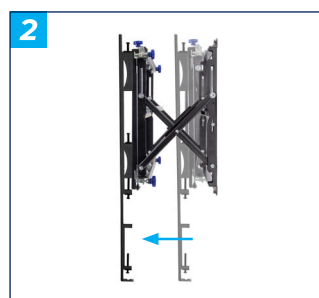

RECOMMENDED MAX SCREEN	MAX LOAD	MAX VESA	MICRO ADJUSTMENT	POST INSTALL ALIGNMENT	QR CODE
120" 305cm	200kg	1600 x 800