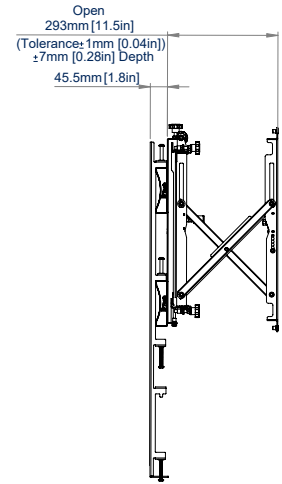

BT9926

SIDE VIEW