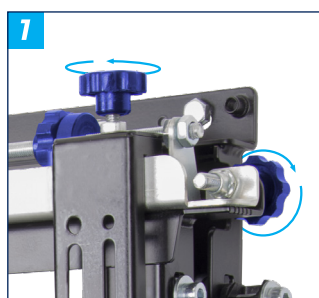

RECOMMENDED MAX SCREEN	MAX LOAD	MAX VESA	MICRO ADJUSTMENT	POST INSTALL ALIGNMENT	QR CODE
120" 305cm	200kg	1600 x 800