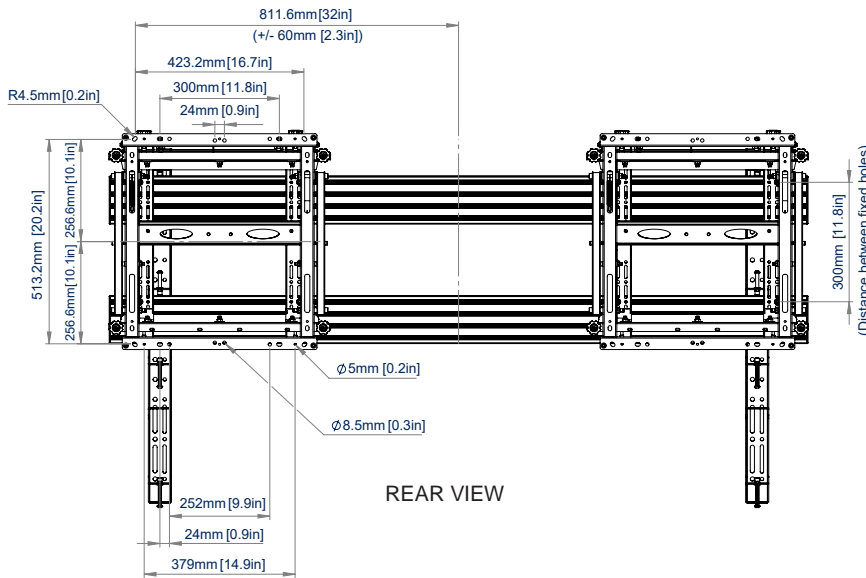

ORDERING INFORMATION

COLOUR	ORDER REF	EAN
Black	BT9926/B	5019318308888

RELATED PRODUCTS

PRODUCT CODE	NAME	DESCRIPTION
BT9920	XXL Wall Mount	For screens up to 120" and 200kg
BT9921	Soft-Open Full Service Wall Mount	For screens up to 120" and 80kg
BT9923	XL Portrait Wall Mount For Ultrawide Displays	For screens up to 120" and 200kg
BT8310XL	Heavy Duty Pop-Out Flat Screen Wall Mount	Suitable for displaying XL screens up to 120"

SS-BT9926-260624