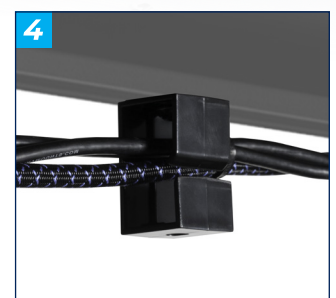

RECOMMENDED MAX SCREEN	MAX LOAD	MAX VESA	MICRO ADJUSTMENT	POST INSTALL ALIGNMENT	QR CODE
120" 305cm	200kg	1600 x 800