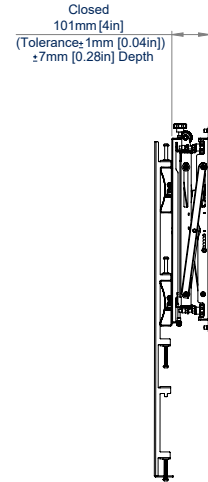

SIDE VIEW

ORDERING INFORMATION

COLOUR	ORDER REF	EAN
Black	BT9926/B	5019318308888

RELATED PRODUCTS

PRODUCT CODE	NAME	DESCRIPTION
BT9920	XXL Wall Mount	For screens up to 120" and 200kg
BT9921	Soft-Open Full Service Wall Mount	For screens up to 120" and 80kg
BT9923	XL Portrait Wall Mount For Ultrawide Displays	For screens up to 120" and 200kg
BT8310XL	Heavy Duty Pop-Out Flat Screen Wall Mount	Suitable for displaying XL screens up to 120"

SS-BT9926-260624