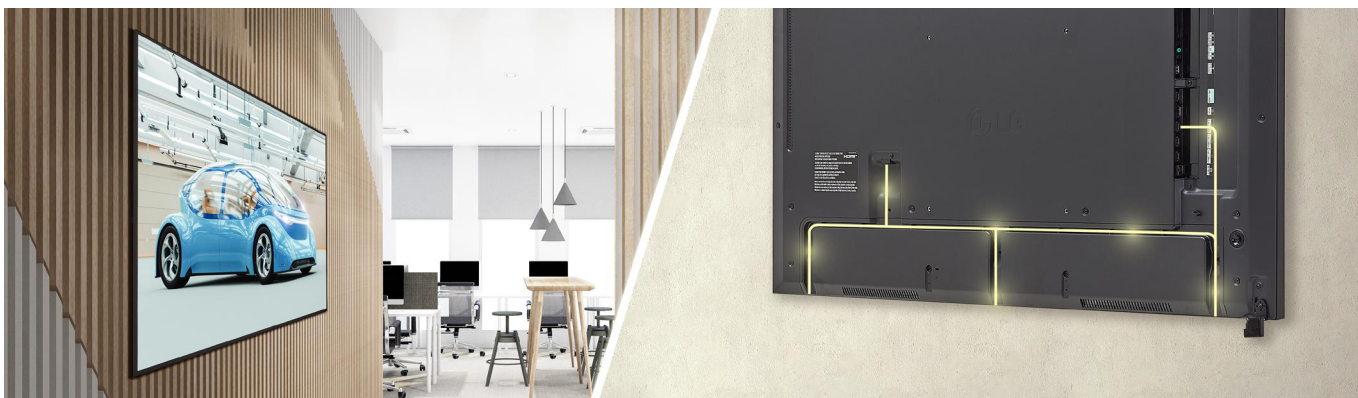

Design for Space Utilization

Designed with thin bezels and simple cable management, the UH7N-E saves space. With specialized hidden power inlets, it can be installed close to the wall, leaving only about 13 mm of space with the slim bracket. Bezel accessories can also be used to convert it into an art frame, making it a stylish interior element that matches customers' interior spaces.

* The product image will differ slightly from the actual appearance of the product due to the variance caused by each inch option.

* Bezel accessories are sold separately at an additional cost.

* All images are for illustrative purposes only.