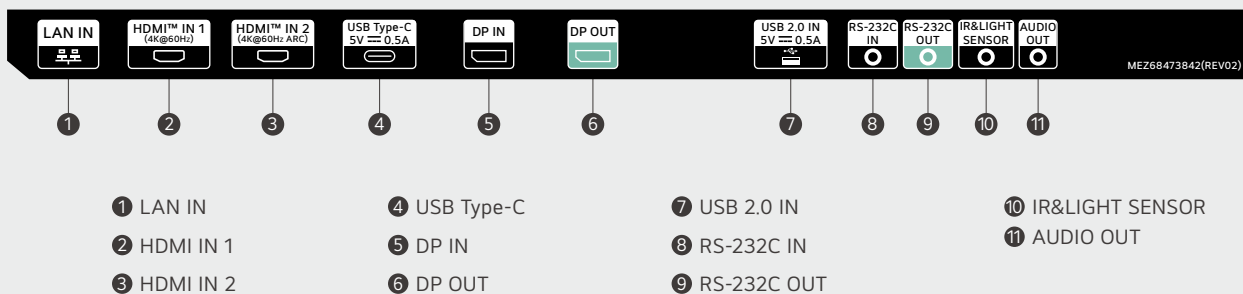

* Digital signage product refers "UH7N-E" model

SuperSign Solutions

SuperSign is an integrated and intuitive content management solution for creative and organized digital signage content in your space, connecting customers to a range of services with convenient user experiences. There are a variety of versions such as SuperSign Cloud, so discover and enjoy the version that best fits you.

* All images are for illustrative purposes only.

CONNECTIVITY

65" / 55" / 49" / 43"

Download
LG C-Display+
Mobile App
Google Play Store

- www.lg.com/global/business/information-display
- www.youtube.com/c/LGCommercialDisplay
- www.facebook.com/LGInformationDisplay
- www.linkedin.com/company/LGinformationdisplay
- twitter.com/LG_ID_HQ