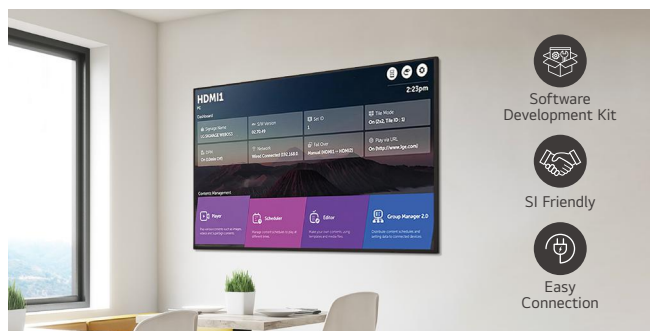

* All images in this datasheet are for illustrative purposes only.

UHD Signage UH7N-E

UHD Signage Display with LG webOS Platform and Advanced Security

Super High Resolution

webOS Smart Platform

Design for Space Utilization

Enhanced Security

UH7N-E

Screen Size	86" / 75" (To Be Updated) 65" / 55" / 49" / 43"
Screen Resolution	3,840 × 2,160 (UHD)
Brightness	700 nit (Typ.)
Surface Treatment (Haze)	65" / 55" / 49" : 28% 43" : 25%
Bezel Width	8.9 mm (T/R/L), 12.9 mm (B)

Convenient webOS Platform

The UH7N-E is equipped with a high-performance SoC that allows for multiple tasks to be performed without a separate media player. The webOS platform provides app development tools with an intuitive UI that enhances user convenience, enabling easy connection with external sensors and webOS partner apps to create an SI-friendly environment.