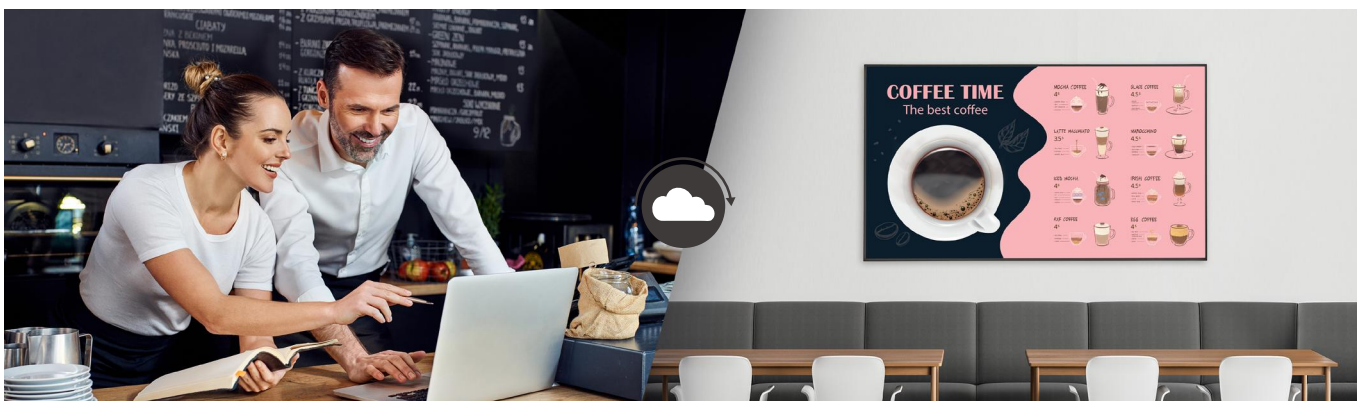

SuperSign Solutions

SuperSign is an integrated and intuitive content management solution for creative and organized digital signage content in your space, connecting customers to a range of services with convenient user experiences. There are a variety of versions such as SuperSign Cloud, so discover and enjoy the version that best fits you.

* All images are for illustrative purposes only.