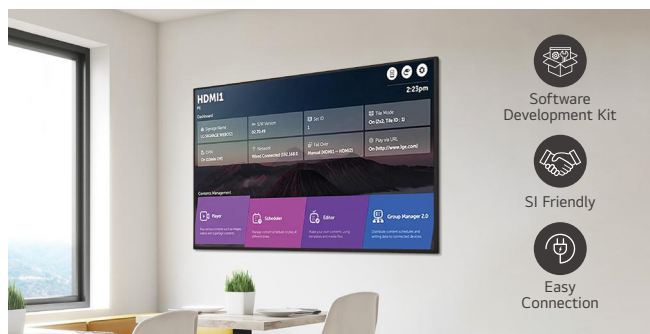

* All images in this datasheet are for illustrative purposes only.

UHD Signage UH7N-E

UHD Signage Display with LG webOS Platform and Advanced Security

Super High Resolution

webOS Smart Platform

Design for Space Utilization

Enhanced Security

UH7N-E

Screen Size	86" / 75" (To Be Updated) 65" / 55" / 49" / 43"
Screen Resolution	3,840 × 2,160 (UHD)
Brightness	700 nit (Typ.)
Surface Treatment (Haze)	65" / 55" / 49" : 28% 43" : 25%
Bezel Width	8.9 mm (T/R/L), 12.9 mm (B)

Convenient webOS Platform

The UH7N-E is equipped with a high-performance SoC that allows for multiple tasks to be performed without a separate media player. The webOS platform provides app development tools with an intuitive UI that enhances user convenience, enabling easy connection with external sensors and webOS partner apps to create an SI-friendly environment.