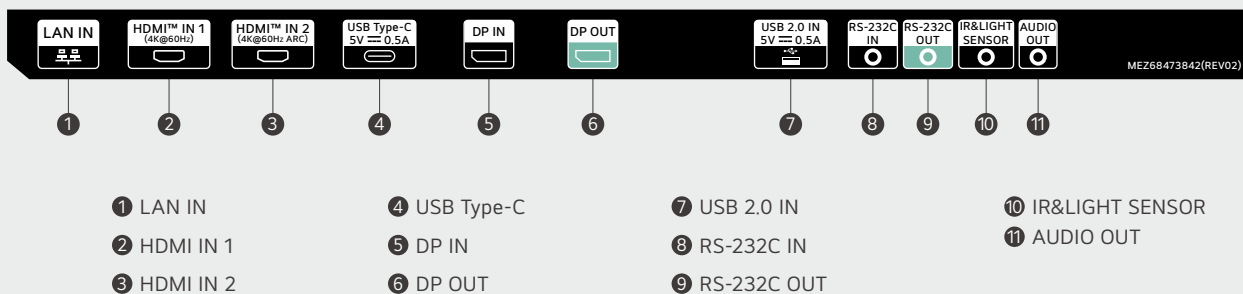

* Digital signage product refers "UH7N-E" model

SuperSign Solutions

SuperSign is an integrated and intuitive content management solution for creative and organized digital signage content in your space, connecting customers to a range of services with convenient user experiences. There are a variety of versions such as SuperSign Cloud, so discover and enjoy the version that best fits you.

* All images are for illustrative purposes only.

CONNECTIVITY

65" / 55" / 49" / 43"

- www.lg.com/global/business/information-display
- www.youtube.com/c/LGCommercialDisplay
- www.facebook.com/LGInformationDisplay
- www.linkedin.com/company/LGinformationdisplay
- twitter.com/LG_ID_HQ