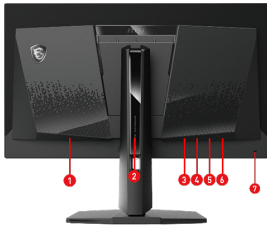

CONNECTIONS

1. AC-in
2. 5-way Joystick Navigator
3. 2 x HDMI™ 2.1
4. Display Port (1.4a)
5. USB Type-C (PD 15W)
6. Headphone out
7. Kensington lock