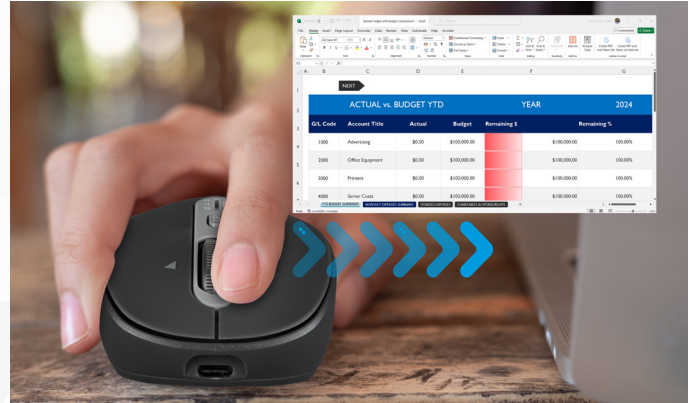

FAST SCROLLING

Power through lengthy documents and web pages with minimal effort by using the fast scroll wheel, perfect for navigating extensive data.

4-WAY NAVIGATION WHEEL

Combines fast vertical scrolling with seamless horizontal navigation, making it a perfect to navigate long documents and wide spreadsheets.

MW600BT

BLUETOOTH® FAST & SIDE SCROLL RECHARGEABLE MOUSE

ULTIMATE CONTROL IN ANY DIRECTION

The 4-way wheel puts precision scrolling at your fingertips.

FAST VERTICAL SCROLLING

Rapidly cover long documents or web pages with speeds exceeding traditional scroll wheels by up to 10 times.

SEAMLESS HORIZONTAL SCROLLING

Navigate wide spreadsheets, design software, and other programs with a side-to-side scroll function.

WORK-LIFE BALANCE MADE EASY

Dual mode connectivity offers a significant advantage for individuals who frequently switch between working in the office and working from home. By allowing users to easily switch between devices with a simple click of a button, which enhances flexibility, productivity, and overall work-life balance.