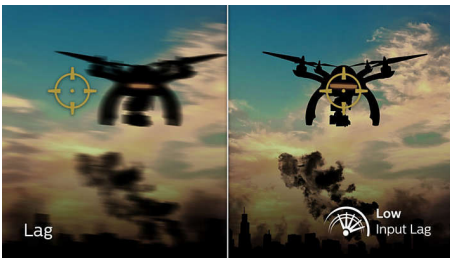

Immersive visuals

- High Dynamic Range (HDR) for more lifelike colourful visuals
- SmartContrast for rich black details
- Curved display design for a more immersive experience

PHILIPS

Highlights

180 Hz Gaming

You play intense, competitive gaming. You demand display with lag-free, ultra-smooth images. This display redraws the screen image up to 180 times per second, effectively faster than a standard display. A lower frame rate can make enemies appear to jump from spot to spot on the screen, making them difficult targets to hit. With a 180 Hz frame rate, you get those critical missing images on the screen which show enemy movement in ultra-smooth motion so you can easily target enemies. With ultra-low input lag and no screen tearing, this Philips display is your perfect gaming partner.

Low input lag

Input lag is the amount of time that elapses between performing an action with connected devices and seeing the result on screen. Low input lag reduces the time delay between entering a command from your devices to monitor, greatly improving play on twitch-sensitive video games, particularly important for playing fast-paced, competitive games.