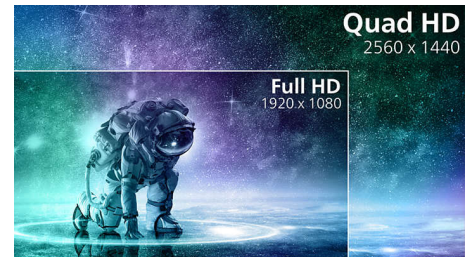

CrystalClear images

These Philips screens deliver Crystal Clear, Quad HD 2560 x 1440 or 2560 x 1080 pixel images. Utilising high-performance panels with a high-density pixel count, enabled by high bandwidth sources like USB-C, Displayport and HDMI, these new displays will make your images and graphics come alive. Whether you are a demanding professional who requires extremely detailed information for CAD-CAM solutions and uses 3D graphic applications, or a financial wizard working on huge spreadsheets, Philips displays will give you Crystal Clear images.