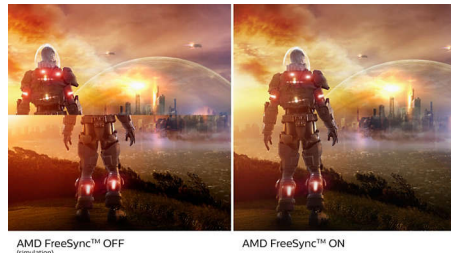

AMD FreeSync™ Premium

Gaming shouldn't be a choice between choppy gameplay or broken frames. AMD FreeSync™ Premium equips serious gamers with a fluid, tear-free gameplay experience at peak performance. There are no compromises, game confidently with a high refresh rate, low framerate compensation and low latency.