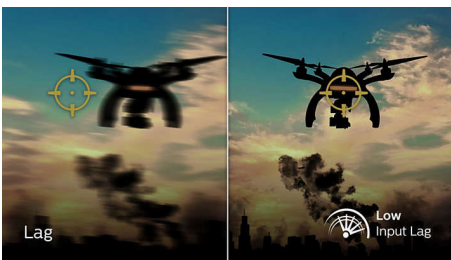

PHILIPS

WQHD gaming monitor
Evia 3000 34" (86.36 cm), 3440 x 1440 (WQHD)

34M2C3500L/00

Highlights

180 Hz Gaming

You play intense, competitive gaming. You demand display with lag-free, ultra-smooth images. This display redraws the screen image up to 180 times per second, effectively faster than a standard display. A lower frame rate can make enemies appear to jump from spot to spot on the screen, making them difficult targets to hit. With a 180 Hz frame rate, you get those critical missing images on the screen which show enemy movement in ultra-smooth motion so you can easily target enemies. With ultra-low input lag and no screen tearing, this Philips display is your perfect gaming partner.

Low input lag

Input lag is the amount of time that elapses between performing an action with connected devices and seeing the result on screen. Low input lag reduces the time delay between entering a command from your devices to monitor, greatly improving play on twitch-sensitive video games, particularly important for playing fast-paced, competitive games.