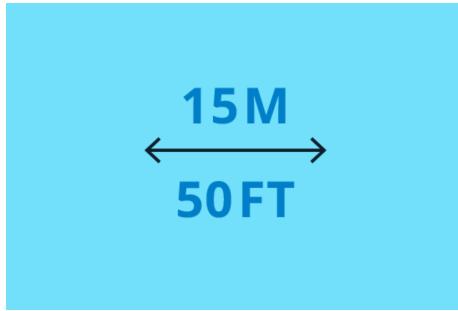

Wide control range of 15m/50ft

Control lights and devices within a range of 15 metres or 50 feet in a normal indoor environment with partitions and walls.