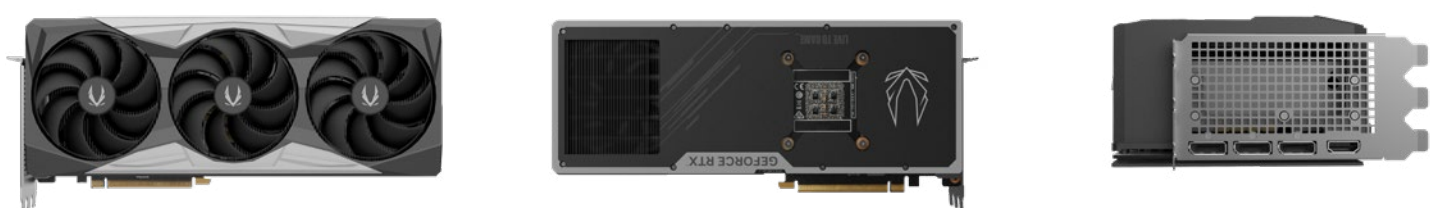

ZOTAC GAMING GeForce RTX 4070 Ti SUPER SOLID OC 16GB GDDR6X

SKU: ZT-D40730RC-10P | EAN: 4895173630194 | UPC: 810012085052

The ZOTAC GAMING GeForce RTX 4070 Ti SUPER SOLID OC 16GB GDDR6X features state-of-the-art NVIDIA Ada Lovelace architecture which gives gamers features such as DLSS 3.5 and real-time raytracing, as well as features focused on lower temperatures and enhanced durability. With larger fans and a sturdier frame, the SOLID OC is a fine choice for gamers who value function over form.

KEY FEATURES

- NVIDIA Ada Lovelace streaming multiprocessors: Up to 2x performance and power efficiency
- 4th generation tensor cores: Up to 4X performance with DLSS 3 vs. brute-force rendering
- 3rd generation RT cores: Up to 2X ray tracing performance
- NVIDIA DLSS 3.5
- Game Ready and NVIDIA Studio Drivers
- NVIDIA® GeForce Experience™
- NVIDIA Broadcast, NVIDIA G-SYNC®
- 16GB GDDR6X graphics memory
- IceStorm 2.0 advanced cooling
- FREEZE fan stop, Active fan control
- Triple 100mm Fans
- Metal backplate
- ZOTAC GAMING FireStorm Utility

TECHNICAL SPECIFICATIONS

SPECIFICATIONS

- NVIDIA GeForce RTX 4070 Ti SUPER GPU
- 8448 CUDA cores
- 16GB GDDR6X memory
- 256-bit memory bus
- Engine boost clock: 2640MHz
- Memory clock: 21.0 Gbps
- PCI Express 4.0 x16