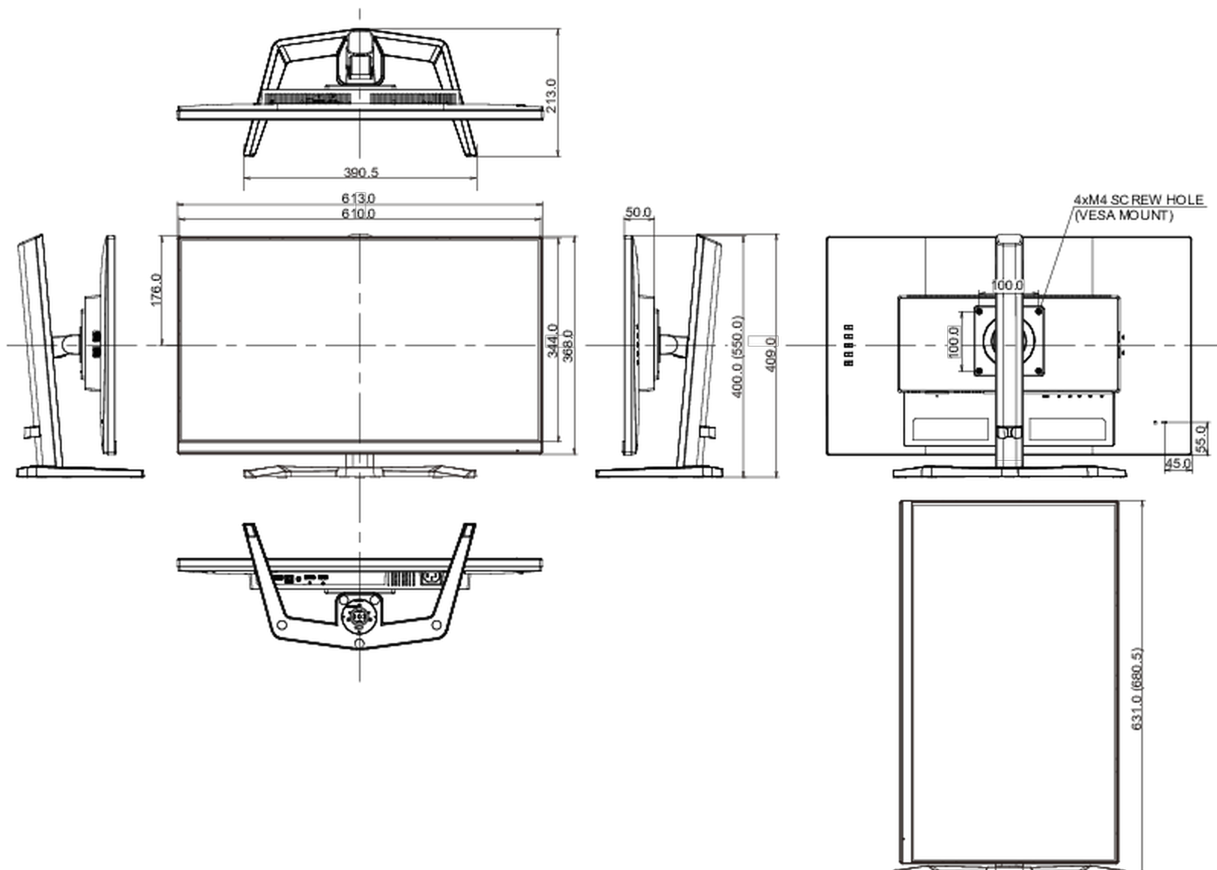

Cable management system

yes

05 ACCESSORIES INCLUDED

Cables

power, USB, HDMI, DP

Other

quick start guide, safety guide

06 POWER MANAGEMENT

Power supply unit

internal

Power supply

AC 100 - 240V, 50/60Hz

Power usage

21W typical, 0.5W stand by, 0.3W off mode

07 SUSTAINABILITY

Regulations

CE, TÜV-Bauart, EAC, PSE, RoHS support, ErP, WEEE, VCCI, REACH, UKCA, Eyesafe 2.0

Energy efficiency class (Regulation (EU) 2017/1369)

E

REACH SVHC

above 0.1%: Lead

08 DIMENSIONS / WEIGHT

Product dimensions W x H x D

613 x 438 x 192.5mm

Box dimensions W x H x D

690 x 432 x 168mm

Weight (without box)

5.7kg

Weight (with box)

7.9kg

EAN code

4948570123988