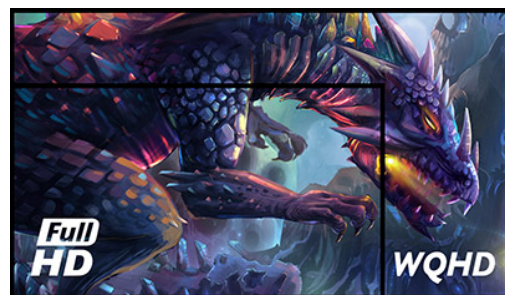

Unleash your full gaming potential with the Fast IPS GB2770QSU Red Eagle

Gain the competitive edge you need to unlock your full gaming potential with the 27" GB2770QSU monitor with WQHD (2560x1440) resolution. Featuring an ultra-fast 0.2ms MPRT and a 180Hz refresh rate, this monitor ensures smooth gameplay. Armed with Adaptive Sync you can make split second decisions and forget about ghosting effects or smearing issues. The ability to adjust brightness and the dark shades with the Black Tuner delivers greater viewing performance in shadowed areas and the IPS panel technology guarantees superb image quality. Additionally, the monitor is equipped with an ergonomic 150mm height adjustable stand, allowing you to customize the monitor to your preferences.

WQHD

With the 2560x1440 WQHD resolution offering 77% more on-screen space than a standard 1920x1080 full HD monitor, nothing skips your attention.

01 DISPLAY CHARACTERISTICS

Diagonal	27", 68.6cm
Panel	Fast IPS
Native resolution	2560 x 1440 @180Hz (3.7 megapixel WQHD, DisplayPort)
Aspect ratio	16:9
Panel brightness	400 cd/m ²
Static contrast	1200:1
Advanced contrast	80M:1
Response time (MPRT)	0.2ms
Viewing zone	horizontal/vertical: 178°/178°, right/left: 89°/89°, up/down: 89°/89°
Colour support	16.7mIn 8bit
Horizontal Sync	30 - 217.4kHz
Viewable area W x H	596.7 x 335.7mm, 20.7 x 11.7"
Pixel pitch	0.233mm
Colour	matte, black