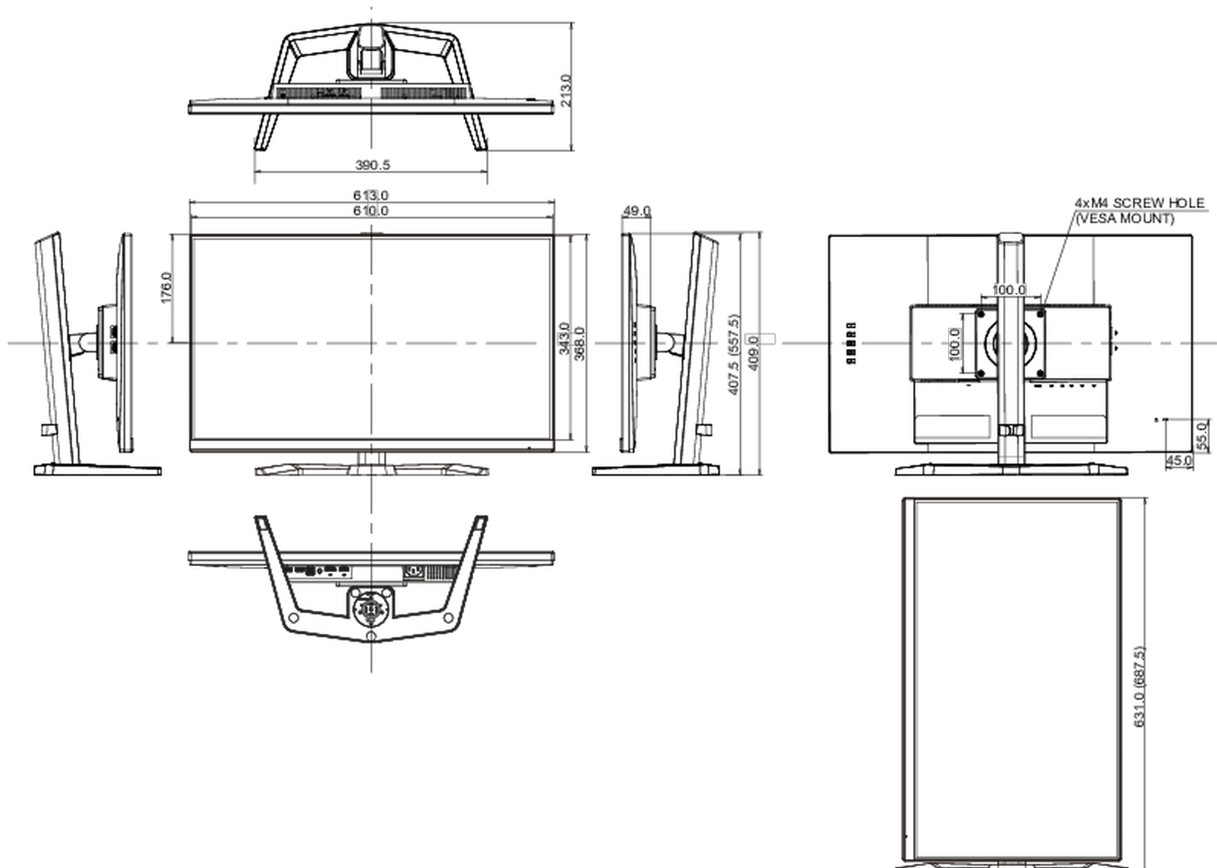

Cable management system

yes

05 ACCESSORIES INCLUDED

Cables

power, USB, HDMI, DP

Other

quick start guide, safety guide

06 POWER MANAGEMENT

Power supply unit

internal

Power supply

AC 100 - 240V, 50/60Hz

Power usage

16W typical, 0.5W stand by, 0.3W off mode

07 SUSTAINABILITY

Regulations

CE, TÜV-Bauart, EAC, PSE, RoHS support, ErP, WEEE, VCCI, REACH, UKCA, Eyesafe 2.0

Energy efficiency class (Regulation (EU) 2017/1369)

E

REACH SVHC

above 0.1%: Lead

08 DIMENSIONS / WEIGHT

Product dimensions W x H x D

613 x 557.5 x 213mm

Box dimensions W x H x D

690 x 432 x 168mm

Weight (without box)

5.4kg

Weight (with box)

7.6kg

EAN code

4948570123964