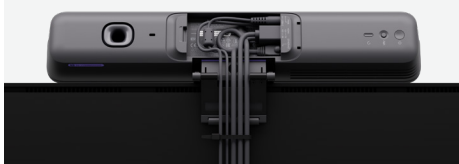

Easy setup and management

MeetUp 2 is easy to set up and manage in small spaces thanks to multiple mounting options and clean cabling. Plus, with Logitech Sync, users can monitor room status, deploy updates, and modify settings all from a single cloud-based platform.

Ethernet port