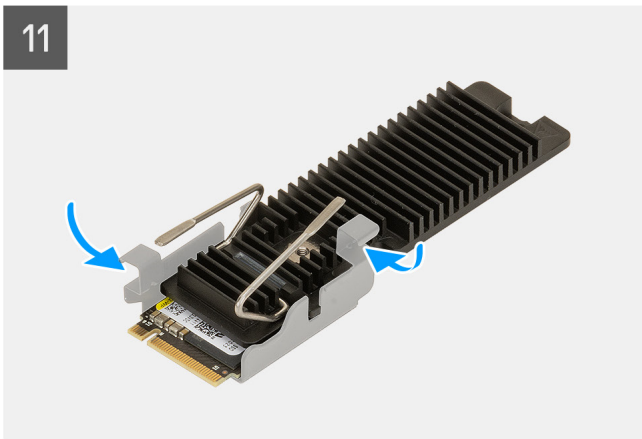

# M.2 2230/2280 SSD Installation onto Heatsink Module

Tech sheet

## 2230 SSD heatsink