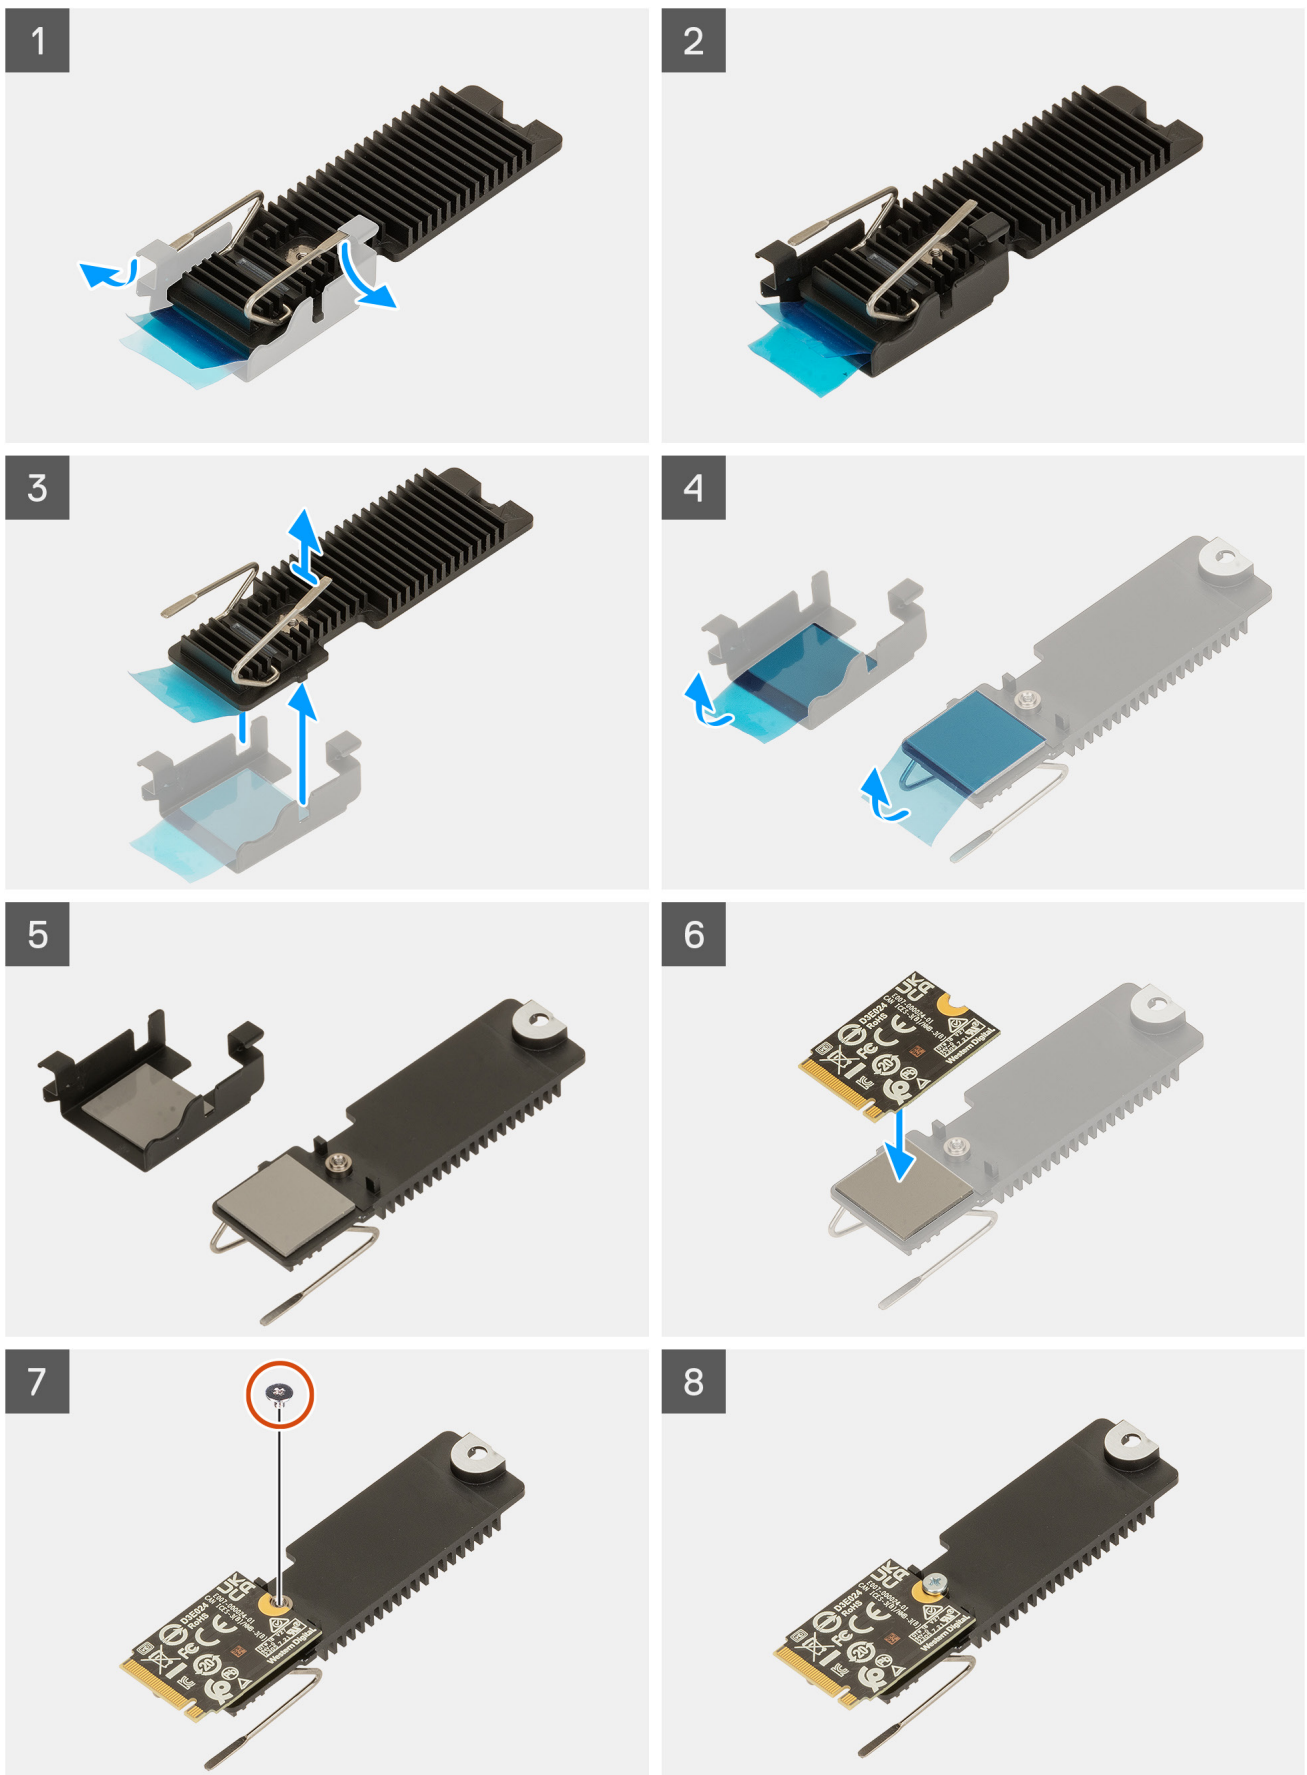

# M.2 2230/2280 SSD Installation onto Heatsink Module

Tech sheet

## 2230 SSD heatsink