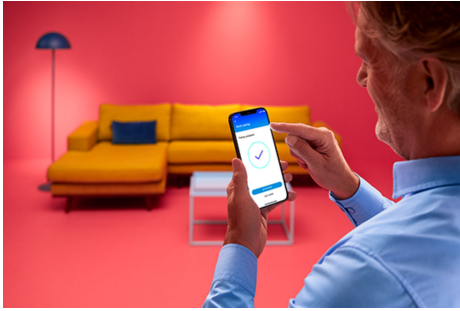

## Wi-Fi BLE POLE FLOOR LIGHT UK

Enjoy coloured, wide-angle wall-wash effects with this Pole LED floor light. Standing tall in the corner, it creates ambience thanks to dual zone lighting producing a soft, gradient light. With its foot removed, placed horizontally under your couch or behind your TV, it invites you to unwind with your family.

### Smart lighting functionalities easy to set up

Enjoy the benefits of smart features instantly, just by connecting your WiZ light to your Wi-Fi network. Control lights easily when you're away from home and scheduling lights to go on and off automatically. No need to install additional hardware such as hub or gateway!

### Control smart lighting the way you like it

WiZ enables you to control smart lighting in multiple ways. Adjust lights with your smartphone, voice, the WiZ remote control or by using the existing wall switch to toggle between two favourite modes. Works with Google Home, Alexa and Siri Shortcuts.