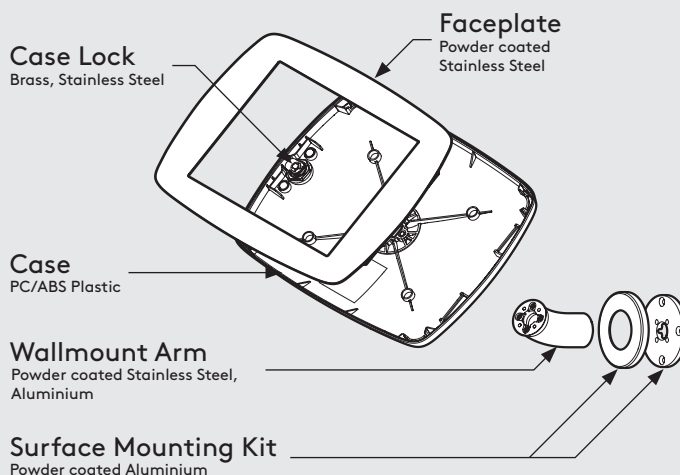

PRODUCT DATA SHEET - WALLMOUNT (MINI CASE)

bouncepad®

Case:	Arm:	Mounting:	Packaged weight:	Colour:
Mini	Wallmount	Fixing from Below	1.66kg	White Black
		Fixing from Above		

PRODUCT DATA SHEET - WALLMOUNT (MIDI CASE)

bouncepad®

Case:	Arm:	Mounting:	Packaged weight:	Colour:
Midi	Wallmount	Fixing from Below	1.84kg	White Black
		Fixing from Above		

Parts in the Box

PRODUCT DATA SHEET - WALLMOUNT (MAXI CASE)

bouncepad®

Case:	Arm:	Mounting:	Packaged weight:	Colour:
Maxi	Wallmount	Fixing from Below	2.07kg	White Black
		Fixing from Above		

PRODUCT DATA SHEET - WALLMOUNT (MEGA CASE)

bouncepad®

Case: Mega **Arm:** Wallmount **Mounting:** Fixing from Below
 Fixing from Above

Packaged weight: 2.46kg

Colour: White
 Black

Parts in the Box