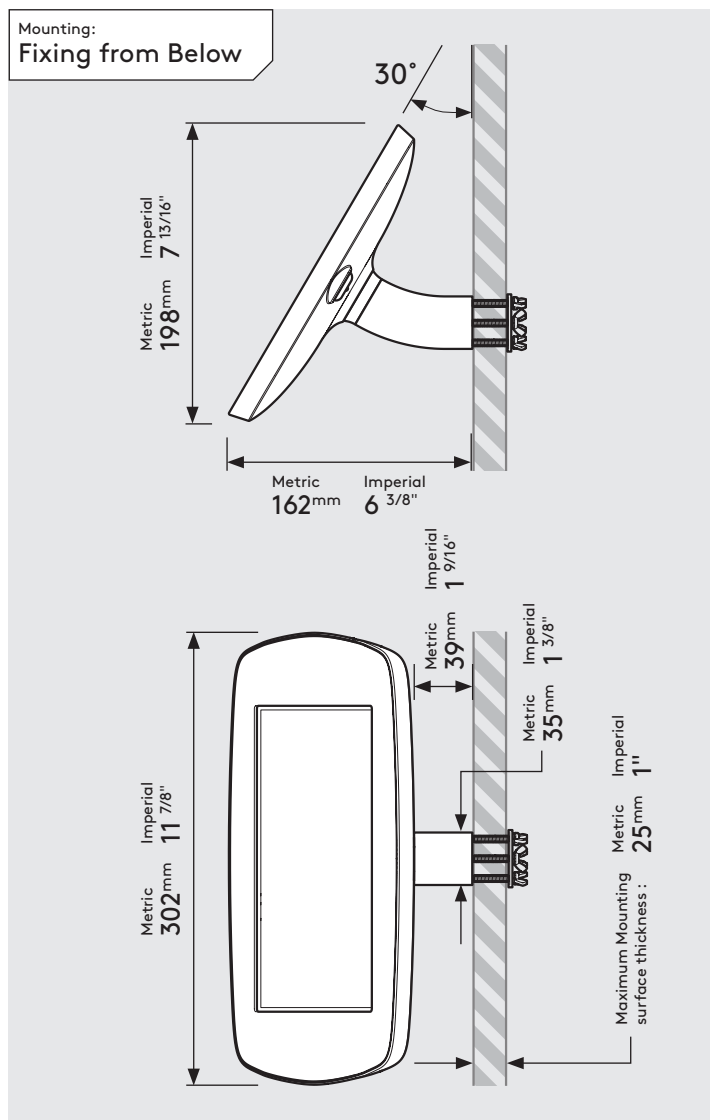

PRODUCT DATA SHEET - WALLMOUNT (MINI CASE)

bouncepad®

Case:	Arm:	Mounting:	Packaged weight:	Colour:
Mini	Wallmount	Fixing from Below	1.66kg	White Black
		Fixing from Above		

PRODUCT DATA SHEET - WALLMOUNT (MIDI CASE)

bouncepad®

Case:	Arm:	Mounting:	Packaged weight:	Colour:
Midi	Wallmount	Fixing from Below	1.84kg	White Black
		Fixing from Above		

Parts in the Box

PRODUCT DATA SHEET - WALLMOUNT (MAXI CASE)

bouncepad®

Case:	Arm:	Mounting:	Packaged weight:	Colour:
Maxi	Wallmount	Fixing from Below	2.07kg	White Black
		Fixing from Above		

PRODUCT DATA SHEET - WALLMOUNT (MEGA CASE)

bouncepad®

Case: Mega **Arm:** Wallmount **Mounting:** Fixing from Below
 Fixing from Above

Packaged weight: 2.46kg

Colour: White
 Black

Parts in the Box