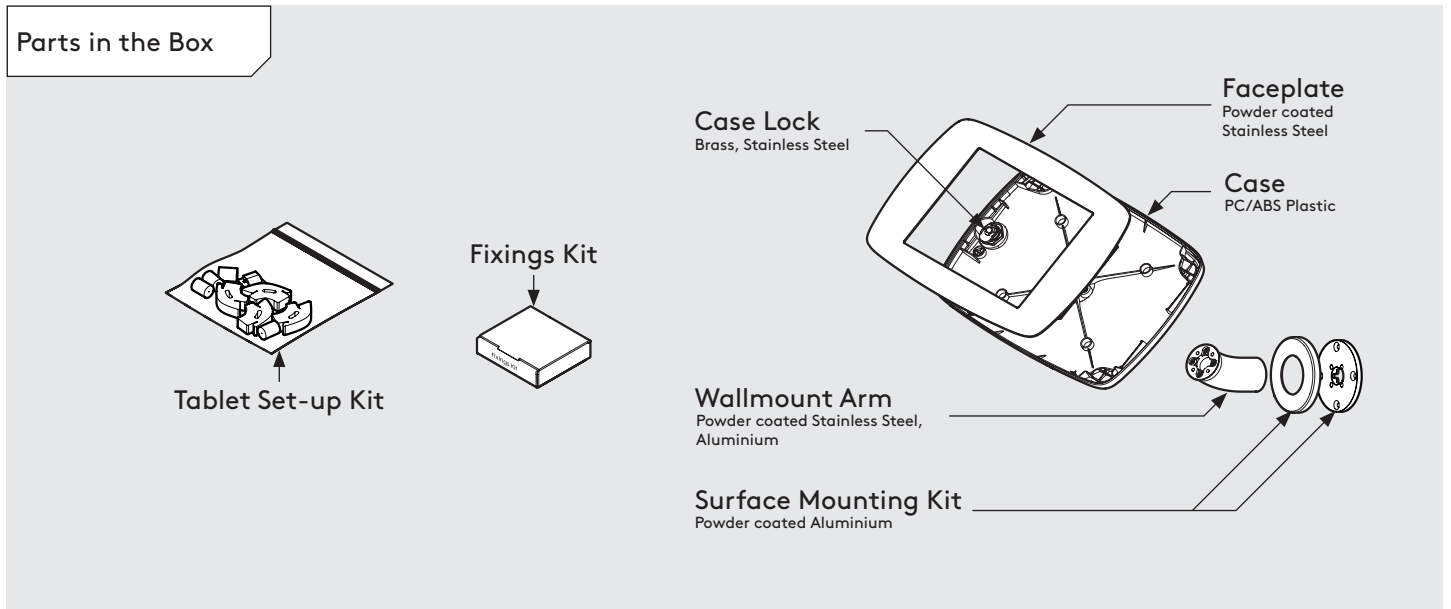

PRODUCT DATA SHEET - WALLMOUNT (MINI CASE)

bouncepad®

Case:	Arm:	Mounting:	Packaged weight:	Colour:
Mini	Wallmount	Fixing from Below	1.66kg	White Black
		Fixing from Above		

PRODUCT DATA SHEET - WALLMOUNT (MIDI CASE)

bouncepad®

Case:	Arm:	Mounting:	Packaged weight:	Colour:
Midi	Wallmount	Fixing from Below	1.84kg	White Black
		Fixing from Above		

Parts in the Box

PRODUCT DATA SHEET - WALLMOUNT (MAXI CASE)

bouncepad®

Case:	Arm:	Mounting:	Packaged weight:	Colour:
Maxi	Wallmount	Fixing from Below	2.07kg	White Black
		Fixing from Above		

PRODUCT DATA SHEET - WALLMOUNT (MEGA CASE)

bouncepad®

Case: Mega **Arm:** Wallmount **Mounting:** Fixing from Below
 Fixing from Above

Packaged weight: 2.46kg

Colour: White
 Black

Parts in the Box