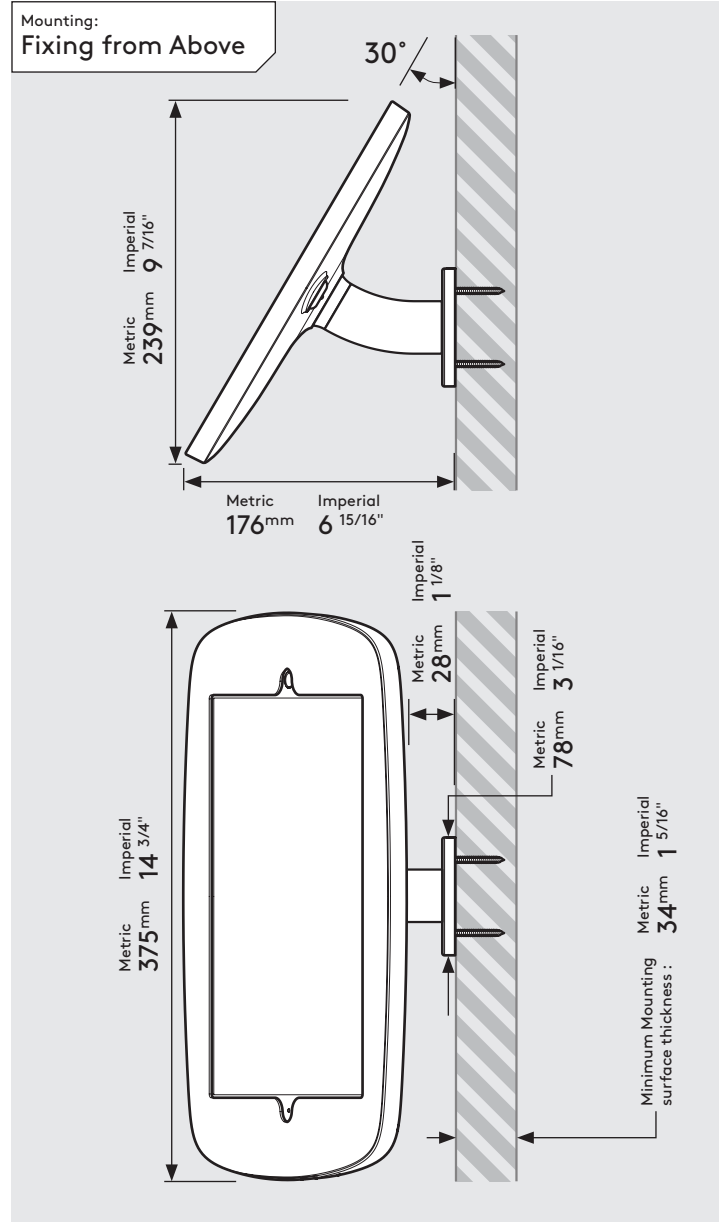

PRODUCT DATA SHEET - WALLMOUNT (MINI CASE)

bouncepad®

Case:	Arm:	Mounting:	Packaged weight:	Colour:
Mini	Wallmount	Fixing from Below	1.66kg	White Black
		Fixing from Above		

PRODUCT DATA SHEET - WALLMOUNT (MIDI CASE)

bouncepad®

Case:	Arm:	Mounting:	Packaged weight:	Colour:
Midi	Wallmount	Fixing from Below	1.84kg	White Black
		Fixing from Above		

Parts in the Box

PRODUCT DATA SHEET - WALLMOUNT (MAXI CASE)

bouncepad®

Case:	Arm:	Mounting:	Packaged weight:	Colour:
Maxi	Wallmount	Fixing from Below	2.07kg	White Black
		Fixing from Above		

PRODUCT DATA SHEET - WALLMOUNT (MEGA CASE)

bouncepad®

Case: Mega **Arm:** Wallmount **Mounting:** Fixing from Below
 Fixing from Above

Packaged weight: 2.46kg

Colour: White
 Black

Parts in the Box