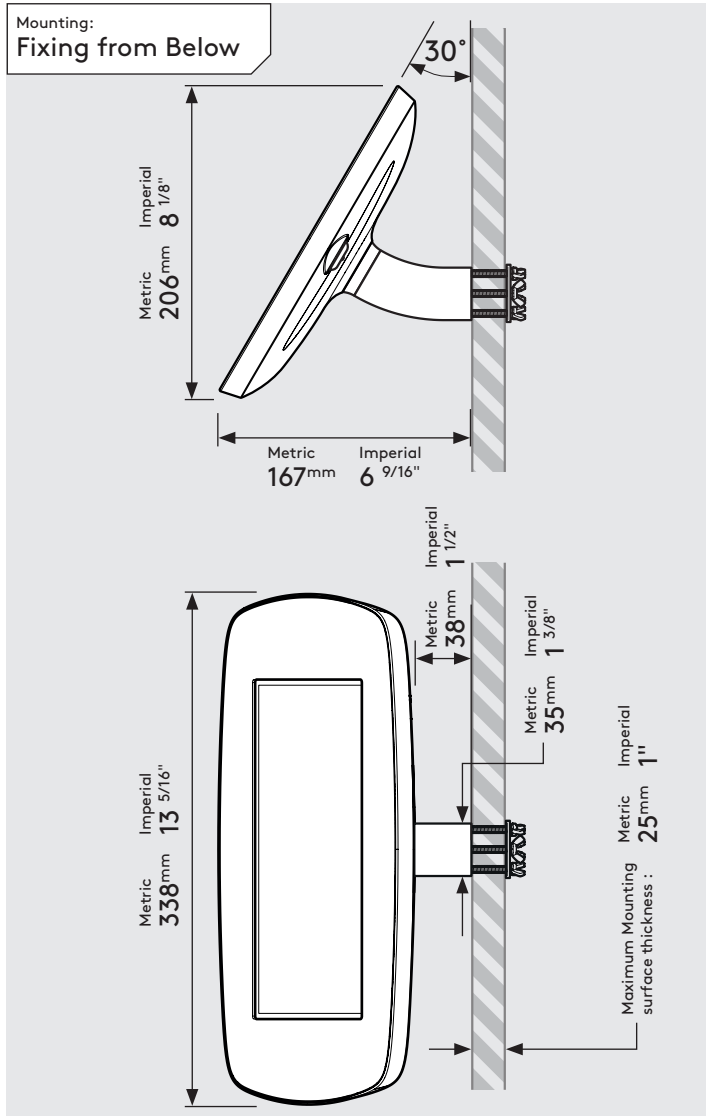

PRODUCT DATA SHEET - WALLMOUNT (MINI CASE)

bouncepad®

Case:	Arm:	Mounting:	Packaged weight:	Colour:
Mini	Wallmount	Fixing from Below	1.66kg	White Black
		Fixing from Above		

PRODUCT DATA SHEET - WALLMOUNT (MIDI CASE)

bouncepad®

Case:	Arm:	Mounting:	Packaged weight:	Colour:
Midi	Wallmount	Fixing from Below	1.84kg	White Black
		Fixing from Above		

Parts in the Box

PRODUCT DATA SHEET - WALLMOUNT (MAXI CASE)

bouncepad®

Case:	Arm:	Mounting:	Packaged weight:	Colour:
Maxi	Wallmount	Fixing from Below	2.07kg	White Black
		Fixing from Above		

PRODUCT DATA SHEET - WALLMOUNT (MEGA CASE)

bouncepad®

Case: Mega **Arm:** Wallmount **Mounting:** Fixing from Below
 Fixing from Above

Packaged weight: 2.46kg

Colour: White
 Black

Parts in the Box