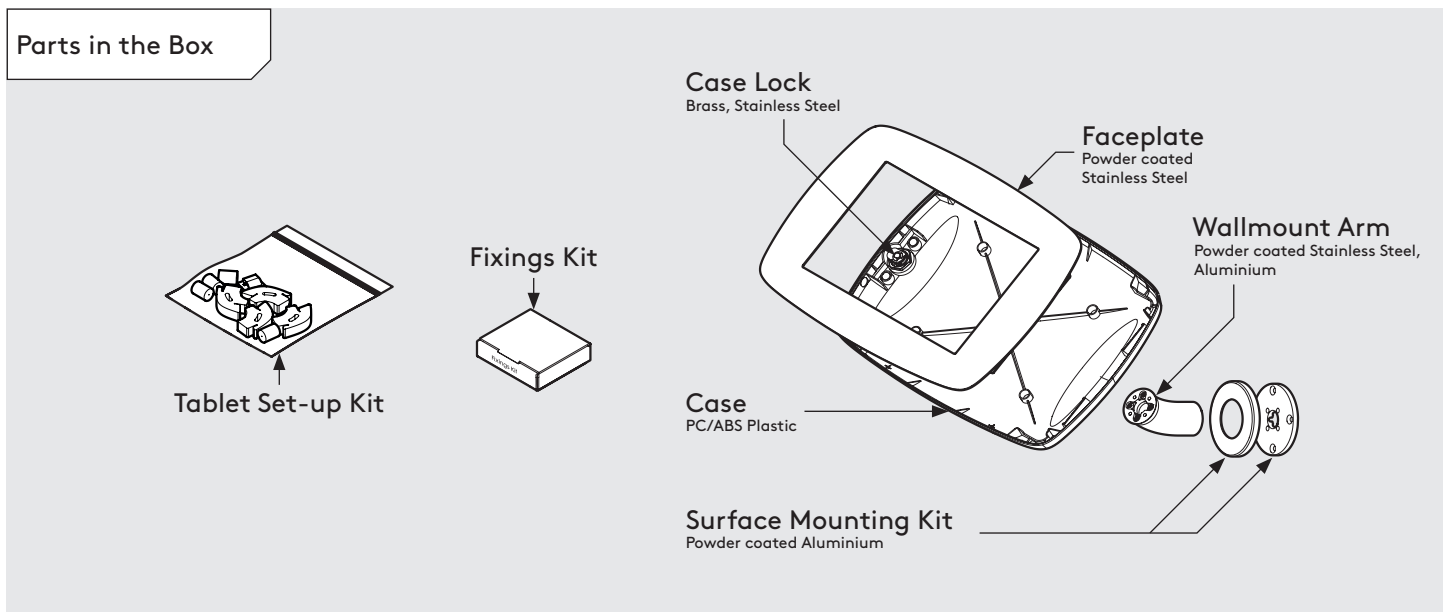

PRODUCT DATA SHEET - WALLMOUNT (MINI CASE)

bouncepad®

Case:	Arm:	Mounting:	Packaged weight:	Colour:
Mini	Wallmount	Fixing from Below	1.66kg	White Black
		Fixing from Above		

PRODUCT DATA SHEET - WALLMOUNT (MIDI CASE)

bouncepad®

Case:	Arm:	Mounting:	Packaged weight:	Colour:
Midi	Wallmount	Fixing from Below	1.84kg	White Black
		Fixing from Above		

Parts in the Box

PRODUCT DATA SHEET - WALLMOUNT (MAXI CASE)

bouncepad®

Case:	Arm:	Mounting:	Packaged weight:	Colour:
Maxi	Wallmount	Fixing from Below	2.07kg	White Black
		Fixing from Above		

PRODUCT DATA SHEET - WALLMOUNT (MEGA CASE)

bouncepad®

Case: Mega **Arm:** Wallmount **Mounting:** Fixing from Below
 Fixing from Above

Packaged weight: 2.46kg

Colour: White
 Black

Parts in the Box