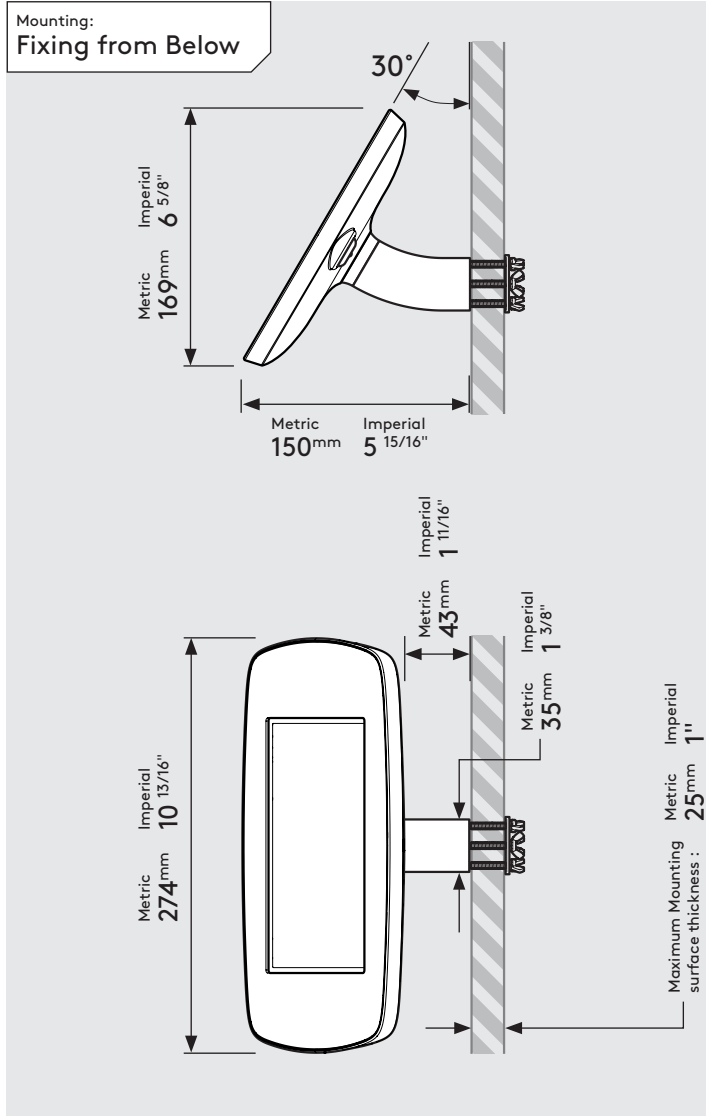

PRODUCT DATA SHEET - WALLMOUNT (MINI CASE)

bouncepad®

Case:	Arm:	Mounting:	Packaged weight:	Colour:
Mini	Wallmount	Fixing from Below	1.66kg	White Black
		Fixing from Above		

PRODUCT DATA SHEET - WALLMOUNT (MIDI CASE)

bouncepad®

Case:	Arm:	Mounting:	Packaged weight:	Colour:
Midi	Wallmount	Fixing from Below	1.84kg	White Black
		Fixing from Above		

Parts in the Box

PRODUCT DATA SHEET - WALLMOUNT (MAXI CASE)

bouncepad®

Case:	Arm:	Mounting:	Packaged weight:	Colour:
Maxi	Wallmount	Fixing from Below	2.07kg	White Black
		Fixing from Above		

PRODUCT DATA SHEET - WALLMOUNT (MEGA CASE)

bouncepad®

Case: Mega **Arm:** Wallmount **Mounting:** Fixing from Below
 Fixing from Above

Packaged weight: 2.46kg

Colour: White
 Black

Parts in the Box