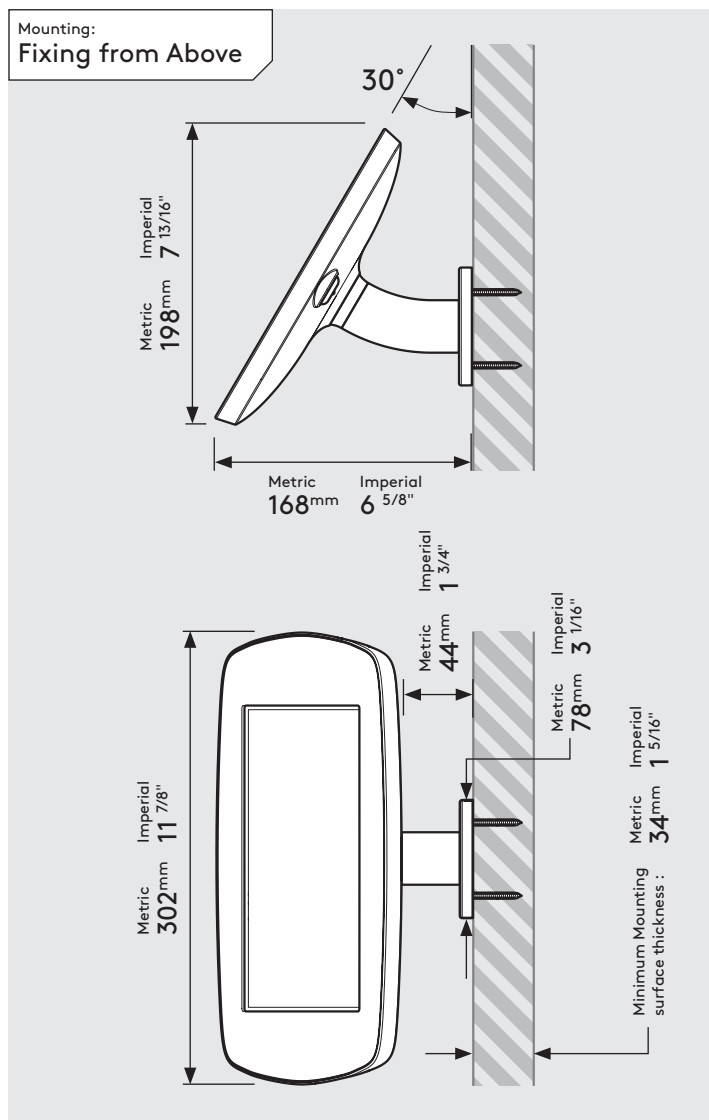

PRODUCT DATA SHEET - WALLMOUNT (MINI CASE)

bouncepad®

Case:	Arm:	Mounting:	Packaged weight:	Colour:
Mini	Wallmount	Fixing from Below	1.66kg	White Black
		Fixing from Above		

PRODUCT DATA SHEET - WALLMOUNT (MIDI CASE)

bouncepad®

Case:	Arm:	Mounting:	Packaged weight:	Colour:
Midi	Wallmount	Fixing from Below	1.84kg	White Black
		Fixing from Above		

Parts in the Box

PRODUCT DATA SHEET - WALLMOUNT (MAXI CASE)

bouncepad®

Case:	Arm:	Mounting:	Packaged weight:	Colour:
Maxi	Wallmount	Fixing from Below	2.07kg	White Black
		Fixing from Above		

PRODUCT DATA SHEET - WALLMOUNT (MEGA CASE)

bouncepad®

Case: Mega **Arm:** Wallmount **Mounting:** Fixing from Below
 Fixing from Above

Packaged weight: 2.46kg

Colour: White
 Black

Parts in the Box