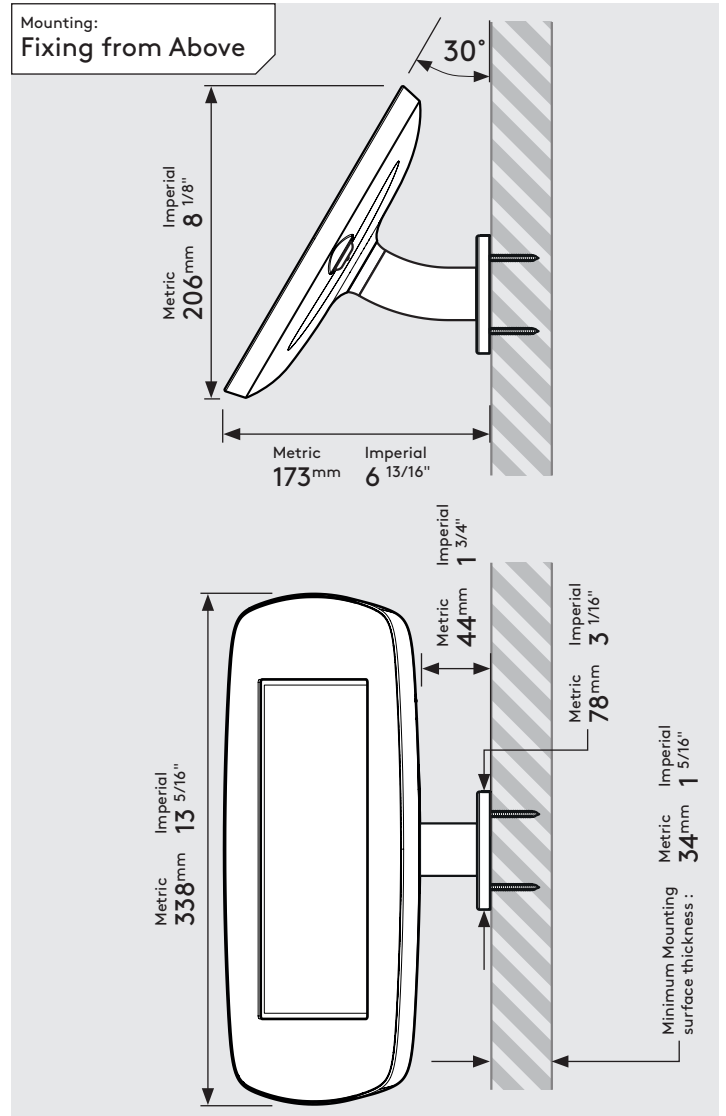

PRODUCT DATA SHEET - WALLMOUNT (MINI CASE)

bouncepad®

Case:	Arm:	Mounting:	Packaged weight:	Colour:
Mini	Wallmount	Fixing from Below	1.66kg	White Black
		Fixing from Above		

PRODUCT DATA SHEET - WALLMOUNT (MIDI CASE)

bouncepad®

Case:	Arm:	Mounting:	Packaged weight:	Colour:
Midi	Wallmount	Fixing from Below	1.84kg	White Black
		Fixing from Above		

Parts in the Box

PRODUCT DATA SHEET - WALLMOUNT (MAXI CASE)

bouncepad®

Case:	Arm:	Mounting:	Packaged weight:	Colour:
Maxi	Wallmount	Fixing from Below	2.07kg	White Black
		Fixing from Above		

PRODUCT DATA SHEET - WALLMOUNT (MEGA CASE)

bouncepad®

Case: Mega **Arm:** Wallmount **Mounting:** Fixing from Below
 Fixing from Above

Packaged weight: 2.46kg

Colour: White
 Black

Parts in the Box