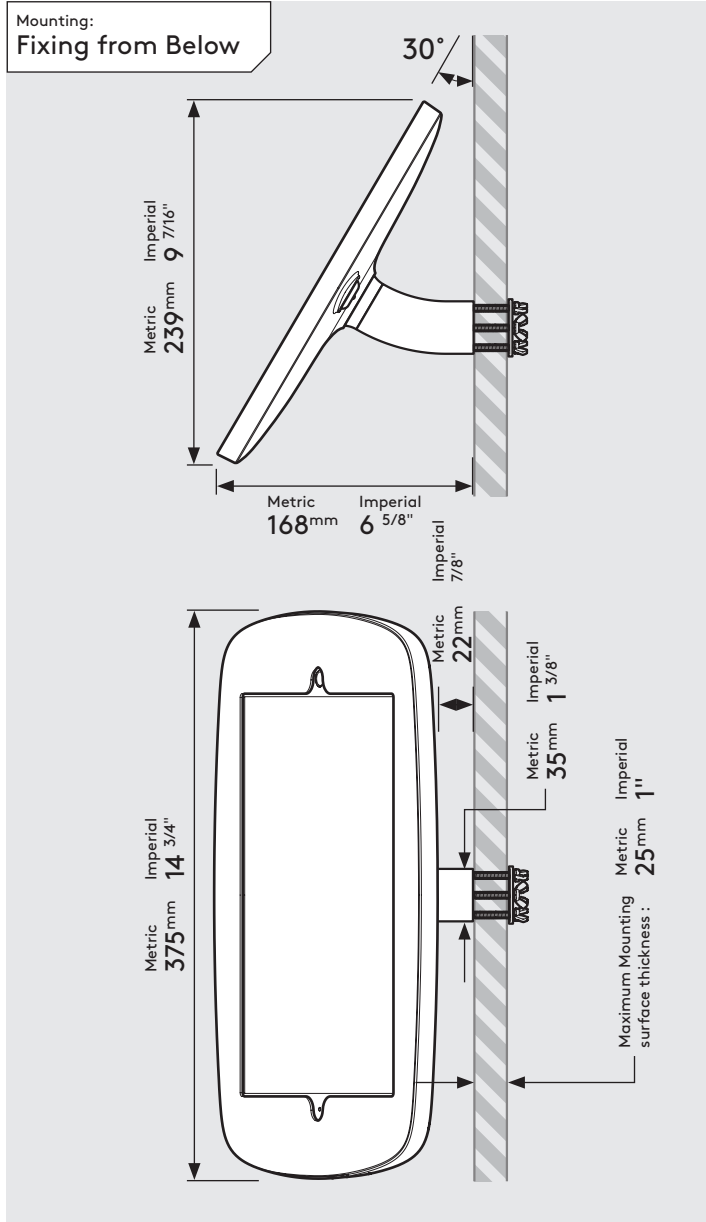

PRODUCT DATA SHEET - WALLMOUNT (MINI CASE)

bouncepad®

Case:	Arm:	Mounting:	Packaged weight:	Colour:
Mini	Wallmount	Fixing from Below	1.66kg	White Black
		Fixing from Above		

PRODUCT DATA SHEET - WALLMOUNT (MIDI CASE)

bouncepad®

Case:	Arm:	Mounting:	Packaged weight:	Colour:
Midi	Wallmount	Fixing from Below	1.84kg	White Black
		Fixing from Above		

Parts in the Box

PRODUCT DATA SHEET - WALLMOUNT (MAXI CASE)

bouncepad®

Case:	Arm:	Mounting:	Packaged weight:	Colour:
Maxi	Wallmount	Fixing from Below	2.07kg	White Black
		Fixing from Above		

PRODUCT DATA SHEET - WALLMOUNT (MEGA CASE)

bouncepad®

Case: Mega **Arm:** Wallmount **Mounting:** Fixing from Below
 Fixing from Above

Packaged weight: 2.46kg

Colour: White
 Black

Parts in the Box