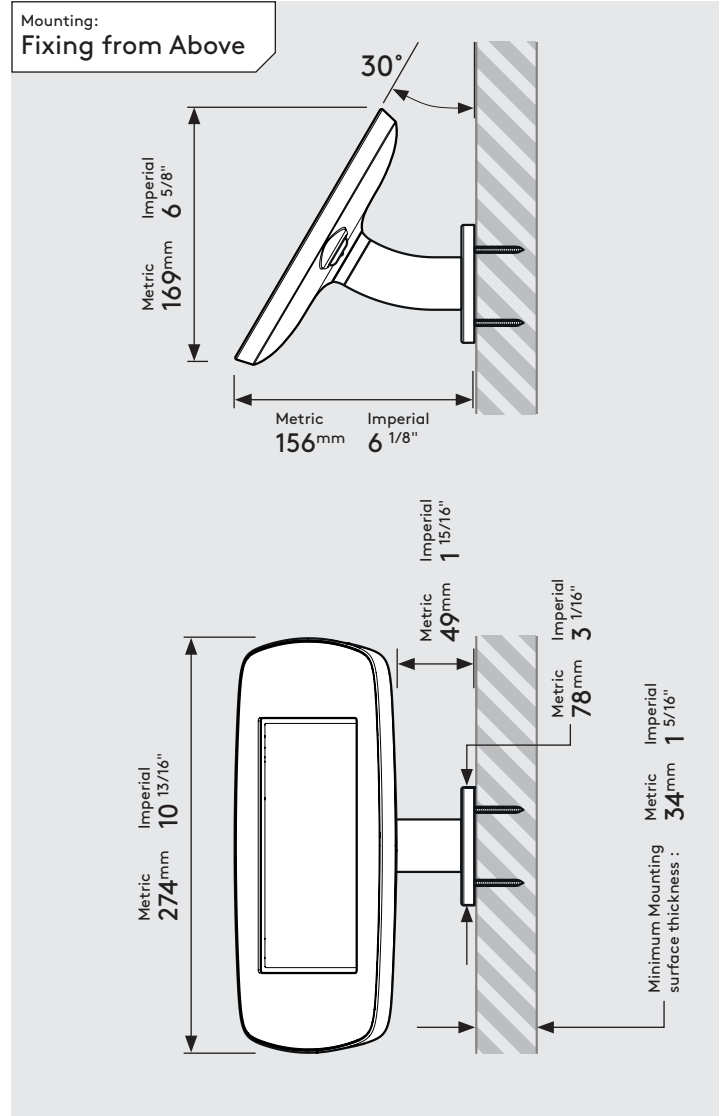

PRODUCT DATA SHEET - WALLMOUNT (MINI CASE)

bouncepad®

Case:	Arm:	Mounting:	Packaged weight:	Colour:
Mini	Wallmount	Fixing from Below	1.66kg	White Black
		Fixing from Above		

PRODUCT DATA SHEET - WALLMOUNT (MIDI CASE)

bouncepad®

Case:	Arm:	Mounting:	Packaged weight:	Colour:
Midi	Wallmount	Fixing from Below	1.84kg	White Black
		Fixing from Above		

Parts in the Box

PRODUCT DATA SHEET - WALLMOUNT (MAXI CASE)

bouncepad®

Case:	Arm:	Mounting:	Packaged weight:	Colour:
Maxi	Wallmount	Fixing from Below	2.07kg	White Black
		Fixing from Above		

PRODUCT DATA SHEET - WALLMOUNT (MEGA CASE)

bouncepad®

Case: Mega **Arm:** Wallmount **Mounting:** Fixing from Below
 Fixing from Above

Packaged weight: 2.46kg

Colour: White
 Black

Parts in the Box