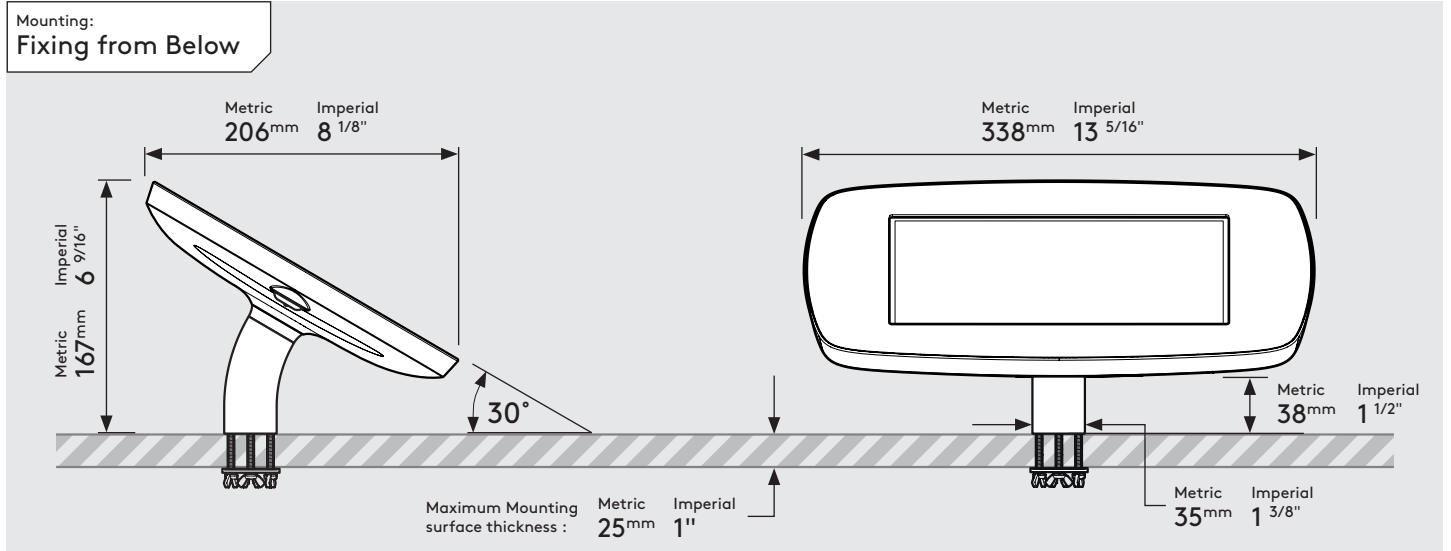

PRODUCT DATA SHEET - DESK (MINI CASE)

bouncepad®

Case:	Arm:	Mounting:	Packaged weight:	Colour:
Mini	Desk	Fixing from below	1.66kg	White Black
		Fixing from Above		

PRODUCT DATA SHEET - DESK (MIDI CASE)

bouncepad[®]

Case:	Arm:	Mounting:	Packaged weight:	Colour:
Midi	Desk	Fixing from below	1.84kg	White Black
		Fixing from Above		

PRODUCT DATA SHEET - DESK (MAXI CASE)

bouncepad[®]

Case:	Arm:	Mounting:	Packaged weight:	Colour:
Maxi	Desk	Fixing from below	2.07kg	White Black
		Fixing from Above		

PRODUCT DATA SHEET - DESK (MEGA CASE)

bouncepad[®]

Case:	Arm:	Mounting:	Packaged weight:	Colour:
Mega	Desk	Fixing from below	2.46kg	White Black
		Fixing from Above		