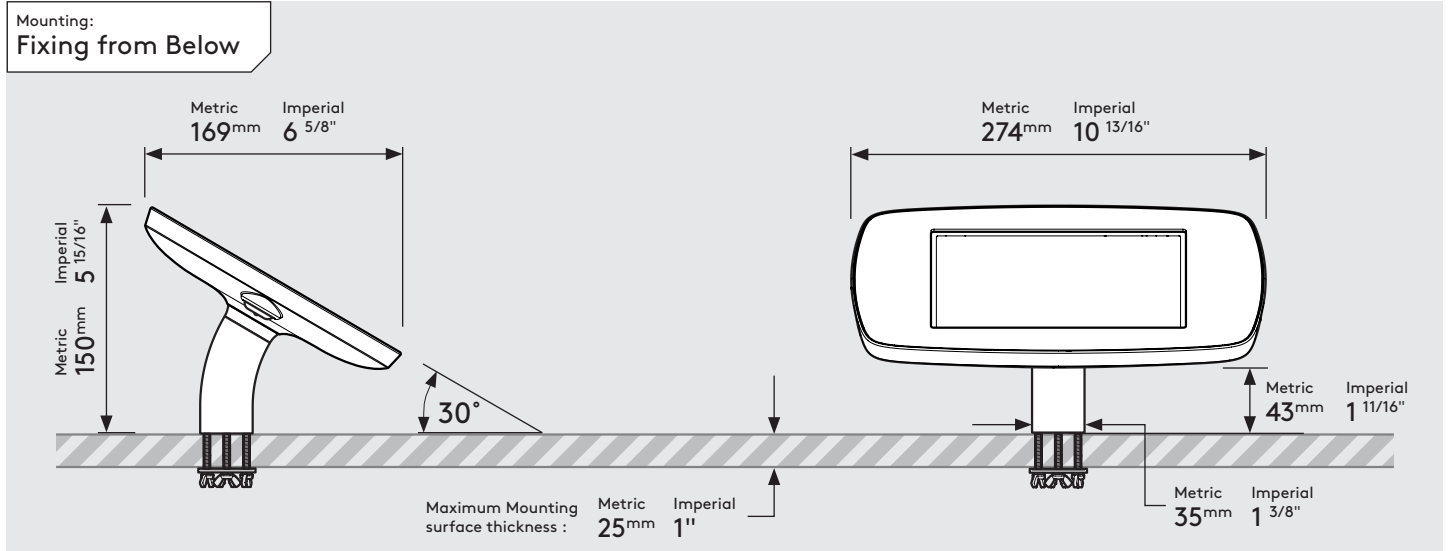

PRODUCT DATA SHEET - DESK (MINI CASE)

bouncepad®

Case:	Arm:	Mounting:	Packaged weight:	Colour:
Mini	Desk	Fixing from below	1.66kg	White Black
		Fixing from Above		

PRODUCT DATA SHEET - DESK (MIDI CASE)

bouncepad[®]

Case:	Arm:	Mounting:	Packaged weight:	Colour:
Midi	Desk	Fixing from below	1.84kg	White Black
		Fixing from Above		

PRODUCT DATA SHEET - DESK (MAXI CASE)

bouncepad[®]

Case:	Arm:	Mounting:	Packaged weight:	Colour:
Maxi	Desk	Fixing from below	2.07kg	White Black
		Fixing from Above		

PRODUCT DATA SHEET - DESK (MEGA CASE)

bouncepad[®]

Case:	Arm:	Mounting:	Packaged weight:	Colour:
Mega	Desk	Fixing from below	2.46kg	White Black
		Fixing from Above		