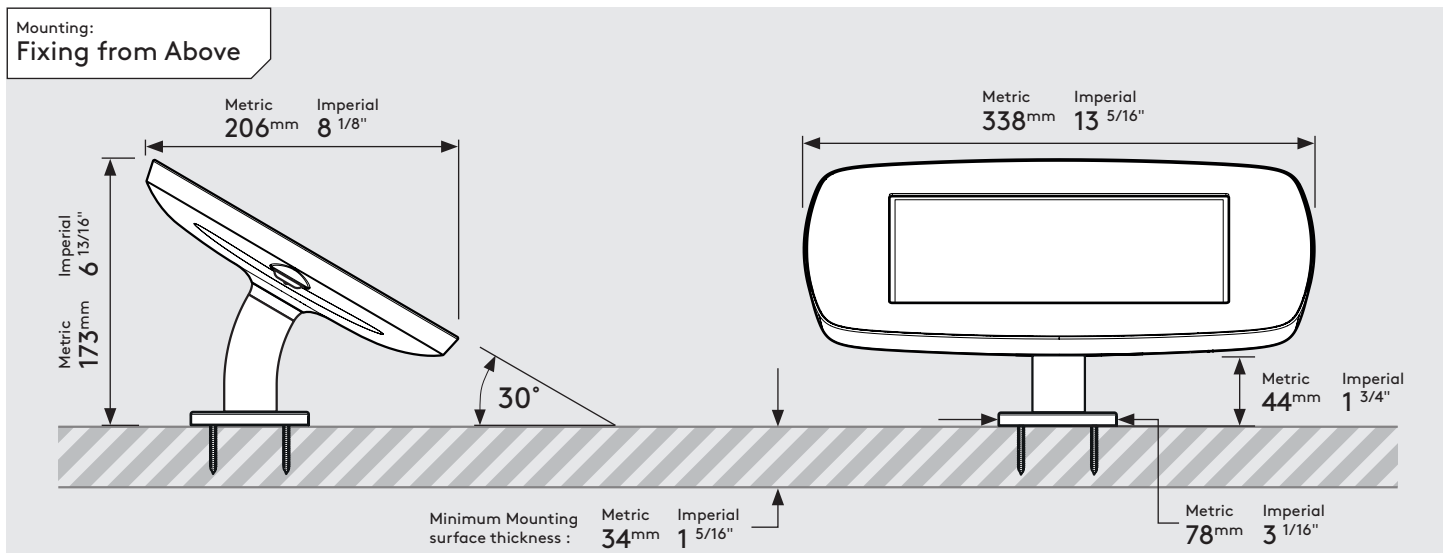

PRODUCT DATA SHEET - DESK (MINI CASE)

bouncepad®

Case:	Arm:	Mounting:	Packaged weight:	Colour:
Mini	Desk	Fixing from below	1.66kg	White Black
		Fixing from Above		

PRODUCT DATA SHEET - DESK (MIDI CASE)

bouncepad[®]

Case:	Arm:	Mounting:	Packaged weight:	Colour:
Midi	Desk	Fixing from below	1.84kg	White Black
		Fixing from Above		

PRODUCT DATA SHEET - DESK (MAXI CASE)

bouncepad[®]

Case:	Arm:	Mounting:	Packaged weight:	Colour:
Maxi	Desk	Fixing from below	2.07kg	White Black
		Fixing from Above		

PRODUCT DATA SHEET - DESK (MEGA CASE)

bouncepad[®]

Case:	Arm:	Mounting:	Packaged weight:	Colour:
Mega	Desk	Fixing from below	2.46kg	White Black
		Fixing from Above		