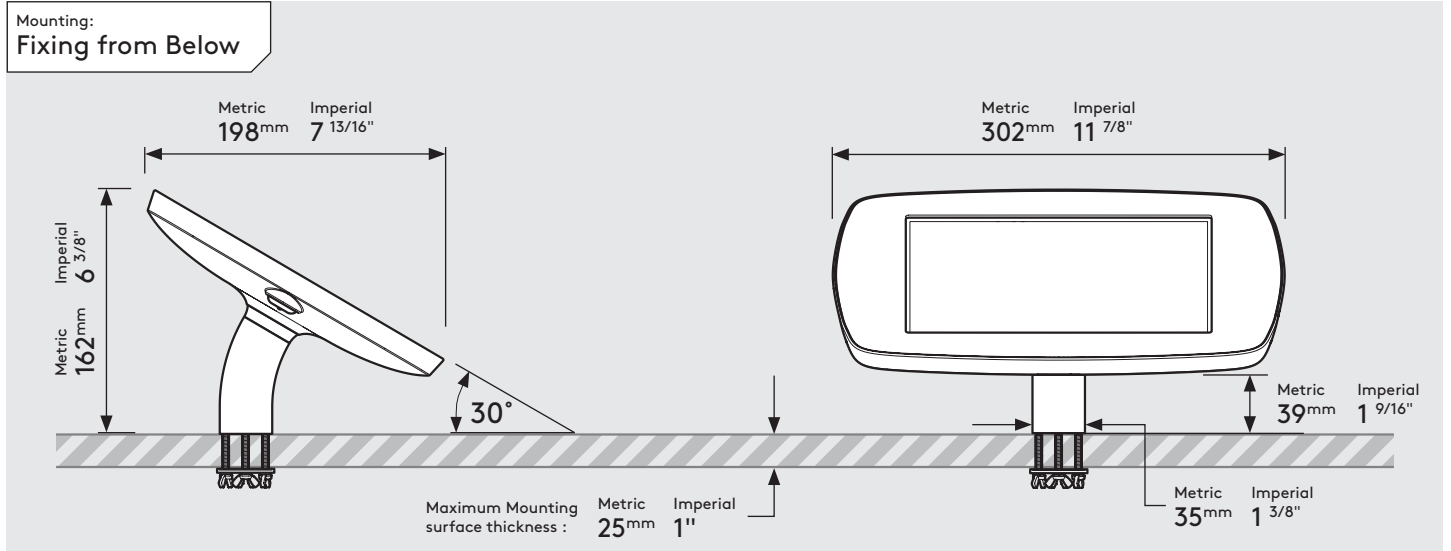

PRODUCT DATA SHEET - DESK (MINI CASE)

bouncepad®

Case:	Arm:	Mounting:	Packaged weight:	Colour:
Mini	Desk	Fixing from below	1.66kg	White Black
		Fixing from Above		

PRODUCT DATA SHEET - DESK (MIDI CASE)

bouncepad[®]

Case:	Arm:	Mounting:	Packaged weight:	Colour:
Midi	Desk	Fixing from below	1.84kg	White Black
		Fixing from Above		

PRODUCT DATA SHEET - DESK (MAXI CASE)

bouncepad[®]

Case:	Arm:	Mounting:	Packaged weight:	Colour:
Maxi	Desk	Fixing from below	2.07kg	White Black
		Fixing from Above		

PRODUCT DATA SHEET - DESK (MEGA CASE)

bouncepad[®]

Case:	Arm:	Mounting:	Packaged weight:	Colour:
Mega	Desk	Fixing from below	2.46kg	White Black
		Fixing from Above		