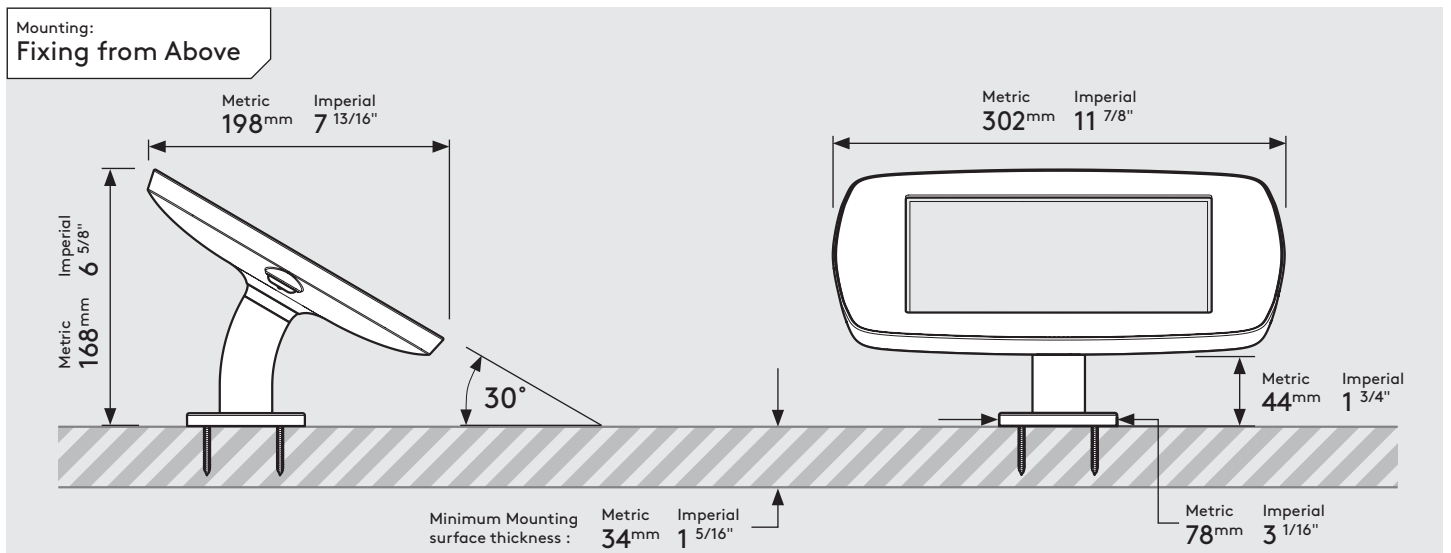

PRODUCT DATA SHEET - DESK (MINI CASE)

bouncepad®

Case:	Arm:	Mounting:	Packaged weight:	Colour:
Mini	Desk	Fixing from below	1.66kg	White Black
		Fixing from Above		

PRODUCT DATA SHEET - DESK (MIDI CASE)

bouncepad[®]

Case:	Arm:	Mounting:	Packaged weight:	Colour:
Midi	Desk	Fixing from below	1.84kg	White Black
		Fixing from Above		

PRODUCT DATA SHEET - DESK (MAXI CASE)

bouncepad[®]

Case:	Arm:	Mounting:	Packaged weight:	Colour:
Maxi	Desk	Fixing from below	2.07kg	White Black
		Fixing from Above		

PRODUCT DATA SHEET - DESK (MEGA CASE)

bouncepad[®]

Case:	Arm:	Mounting:	Packaged weight:	Colour:
Mega	Desk	Fixing from below	2.46kg	White Black
		Fixing from Above		