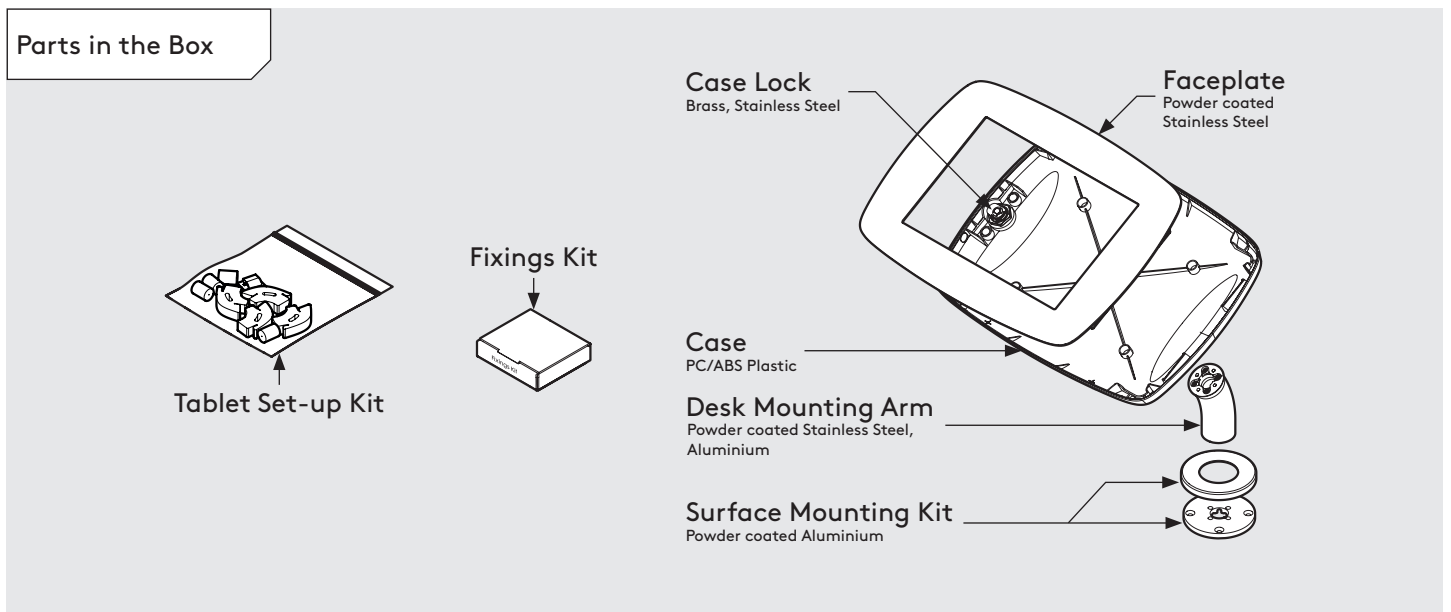

PRODUCT DATA SHEET - DESK (MINI CASE)

bouncepad®

Case:	Arm:	Mounting:	Packaged weight:	Colour:
Mini	Desk	Fixing from below	1.66kg	White Black
		Fixing from Above		

PRODUCT DATA SHEET - DESK (MIDI CASE)

bouncepad[®]

Case:	Arm:	Mounting:	Packaged weight:	Colour:
Midi	Desk	Fixing from below	1.84kg	White Black
		Fixing from Above		

PRODUCT DATA SHEET - DESK (MAXI CASE)

bouncepad[®]

Case:	Arm:	Mounting:	Packaged weight:	Colour:
Maxi	Desk	Fixing from below	2.07kg	White Black
		Fixing from Above		

PRODUCT DATA SHEET - DESK (MEGA CASE)

bouncepad[®]

Case:	Arm:	Mounting:	Packaged weight:	Colour:
Mega	Desk	Fixing from below	2.46kg	White Black
		Fixing from Above		