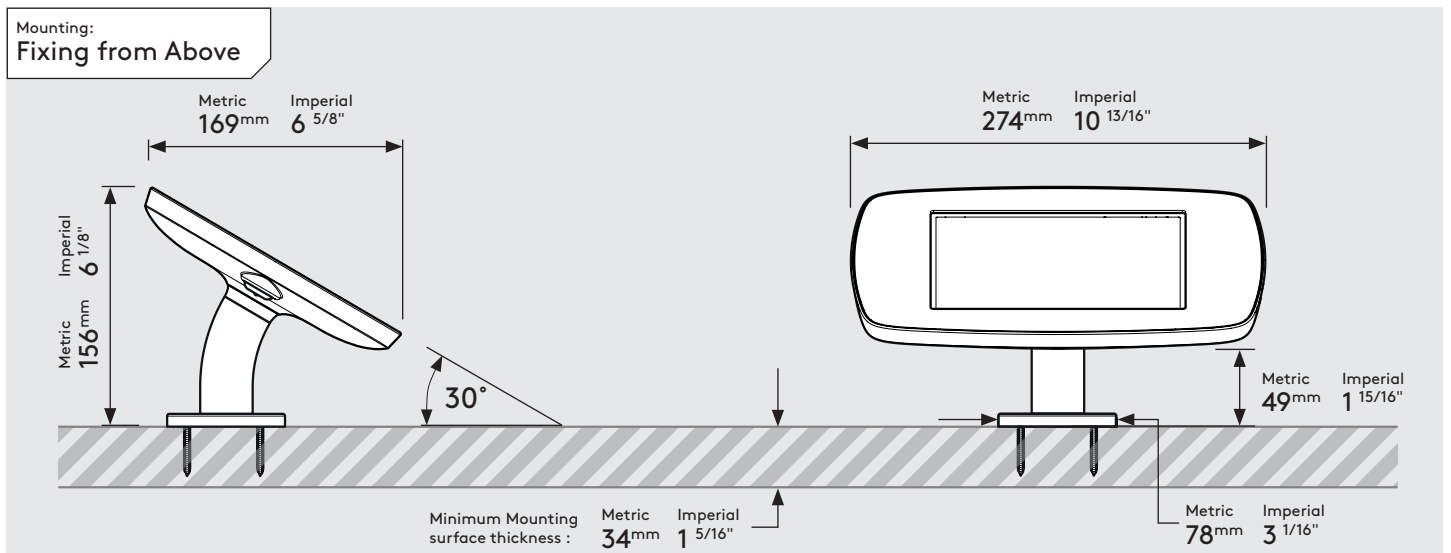

PRODUCT DATA SHEET - DESK (MINI CASE)

bouncepad®

Case:	Arm:	Mounting:	Packaged weight:	Colour:
Mini	Desk	Fixing from below	1.66kg	White Black
		Fixing from Above		

PRODUCT DATA SHEET - DESK (MIDI CASE)

bouncepad[®]

Case:	Arm:	Mounting:	Packaged weight:	Colour:
Midi	Desk	Fixing from below	1.84kg	White Black
		Fixing from Above		

PRODUCT DATA SHEET - DESK (MAXI CASE)

bouncepad[®]

Case:	Arm:	Mounting:	Packaged weight:	Colour:
Maxi	Desk	Fixing from below	2.07kg	White Black
		Fixing from Above		

PRODUCT DATA SHEET - DESK (MEGA CASE)

bouncepad[®]

Case:	Arm:	Mounting:	Packaged weight:	Colour:
Mega	Desk	Fixing from below	2.46kg	White Black
		Fixing from Above		