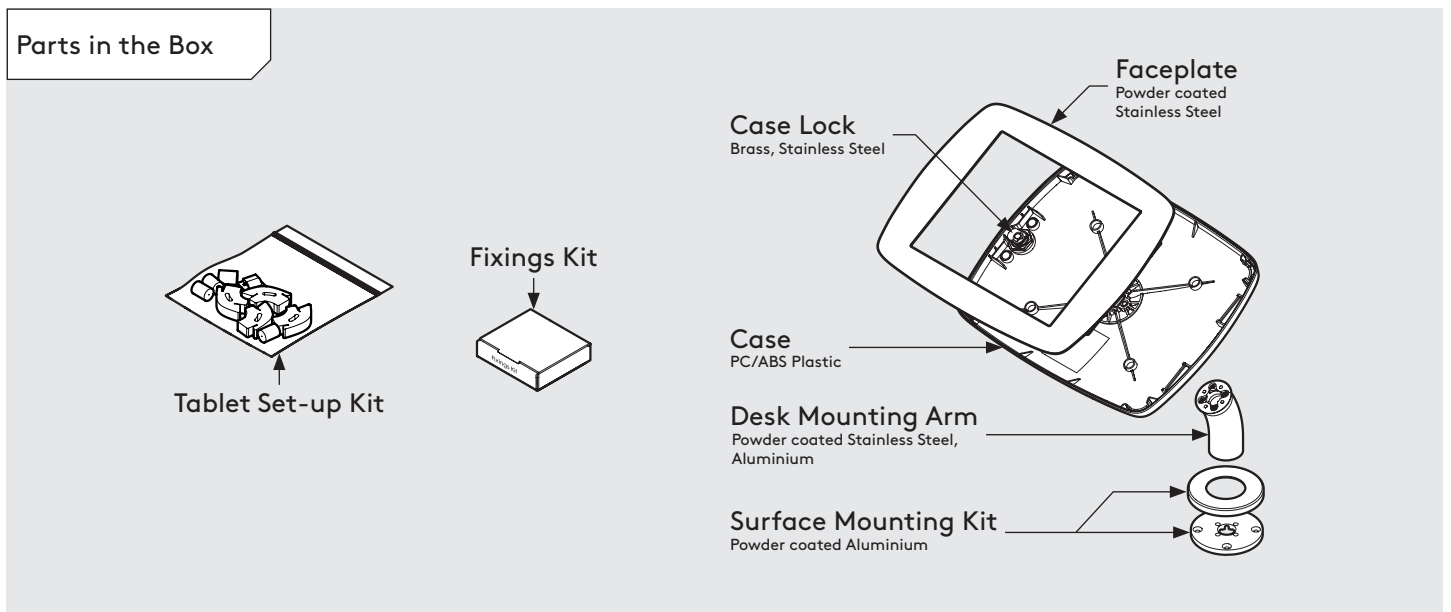

PRODUCT DATA SHEET - DESK (MINI CASE)

bouncepad®

Case:	Arm:	Mounting:	Packaged weight:	Colour:
Mini	Desk	Fixing from below	1.66kg	White Black
		Fixing from Above		

PRODUCT DATA SHEET - DESK (MIDI CASE)

bouncepad[®]

Case:	Arm:	Mounting:	Packaged weight:	Colour:
Midi	Desk	Fixing from below	1.84kg	White Black
		Fixing from Above		

PRODUCT DATA SHEET - DESK (MAXI CASE)

bouncepad[®]

Case:	Arm:	Mounting:	Packaged weight:	Colour:
Maxi	Desk	Fixing from below	2.07kg	White Black
		Fixing from Above		

PRODUCT DATA SHEET - DESK (MEGA CASE)

bouncepad[®]

Case:	Arm:	Mounting:	Packaged weight:	Colour:
Mega	Desk	Fixing from below	2.46kg	White Black
		Fixing from Above		