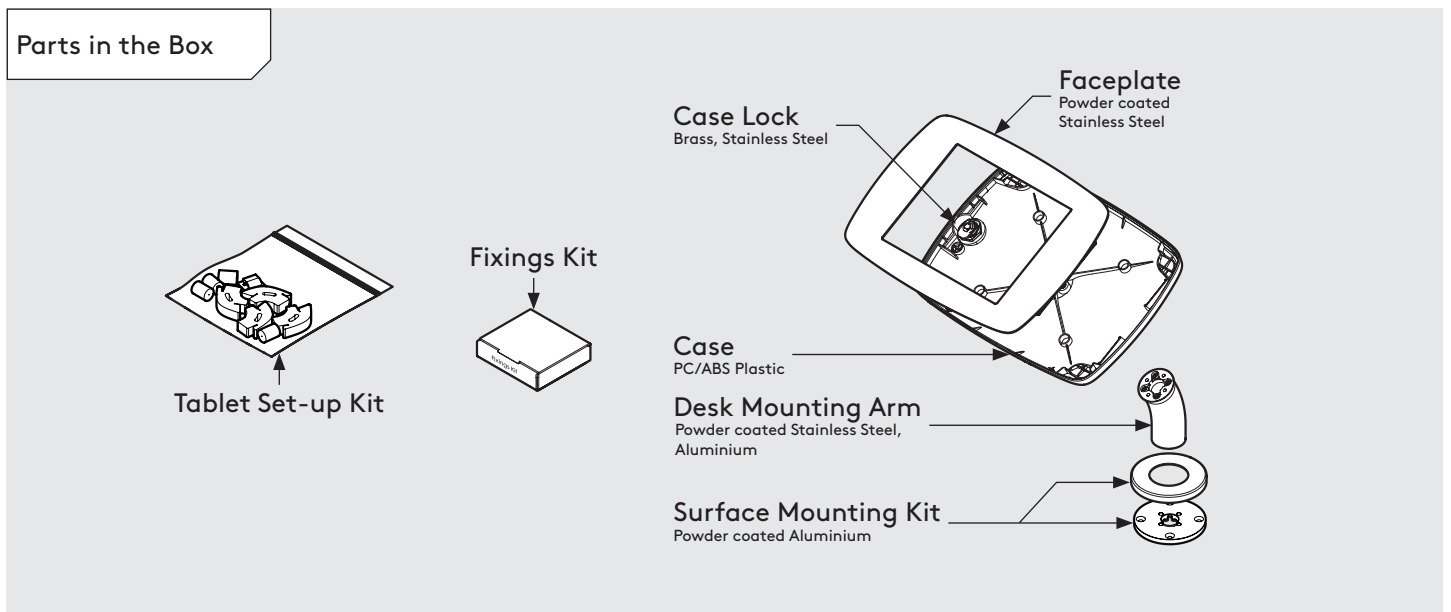

PRODUCT DATA SHEET - DESK (MINI CASE)

bouncepad®

Case:	Arm:	Mounting:	Packaged weight:	Colour:
Mini	Desk	Fixing from below	1.66kg	White Black
		Fixing from Above		

PRODUCT DATA SHEET - DESK (MIDI CASE)

bouncepad[®]

Case:	Arm:	Mounting:	Packaged weight:	Colour:
Midi	Desk	Fixing from below	1.84kg	White Black
		Fixing from Above		

PRODUCT DATA SHEET - DESK (MAXI CASE)

bouncepad[®]

Case:	Arm:	Mounting:	Packaged weight:	Colour:
Maxi	Desk	Fixing from below	2.07kg	White Black
		Fixing from Above		

PRODUCT DATA SHEET - DESK (MEGA CASE)

bouncepad[®]

Case:	Arm:	Mounting:	Packaged weight:	Colour:
Mega	Desk	Fixing from below	2.46kg	White Black
		Fixing from Above		