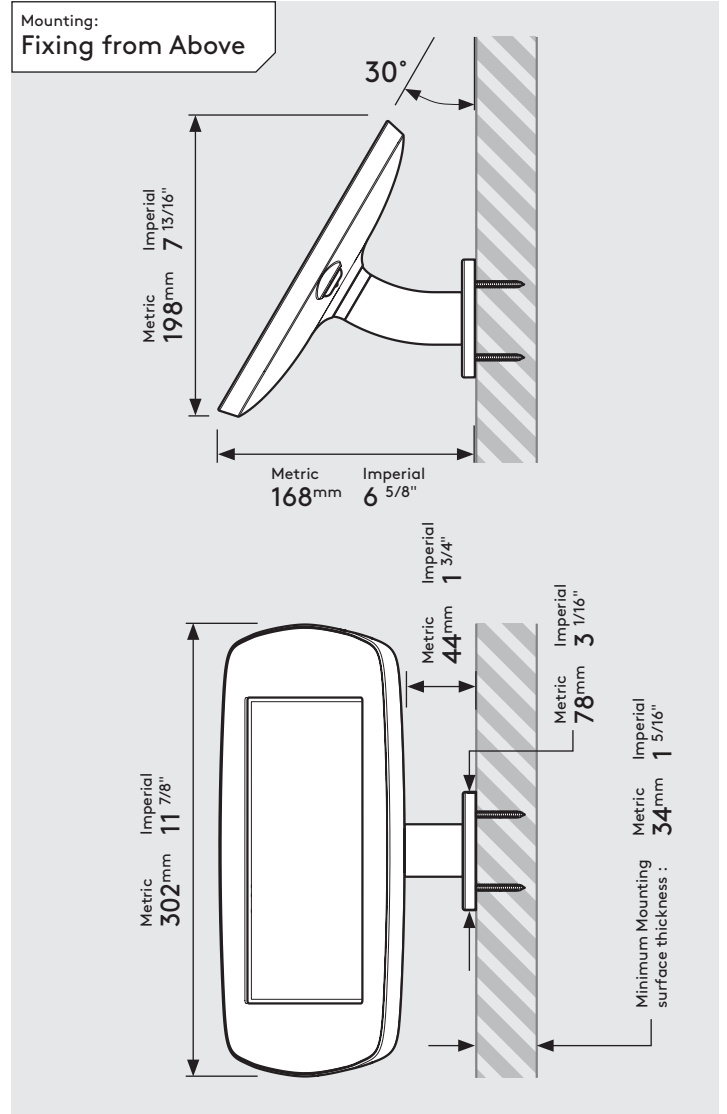

PRODUCT DATA SHEET - WALLMOUNT (MINI CASE)

bouncepad®

Case:	Arm:	Mounting:	Packaged weight:	Colour:
Mini	Wallmount	Fixing from Below	1.66kg	White Black
		Fixing from Above		

PRODUCT DATA SHEET - WALLMOUNT (MIDI CASE)

bouncepad®

Case:	Arm:	Mounting:	Packaged weight:	Colour:
Midi	Wallmount	Fixing from Below	1.84kg	White Black
		Fixing from Above		

PRODUCT DATA SHEET - WALLMOUNT (MAXI CASE)

bouncepad®

Case:	Arm:	Mounting:	Packaged weight:	Colour:
Maxi	Wallmount	Fixing from Below	2.07kg	White Black
		Fixing from Above		

PRODUCT DATA SHEET - WALLMOUNT (MEGA CASE)

bouncepad®

Case: Mega
Arm: Wallmount
Mounting: Fixing from Below
 Fixing from Above
Packaged weight: 2.46kg
Colour: White
 Black