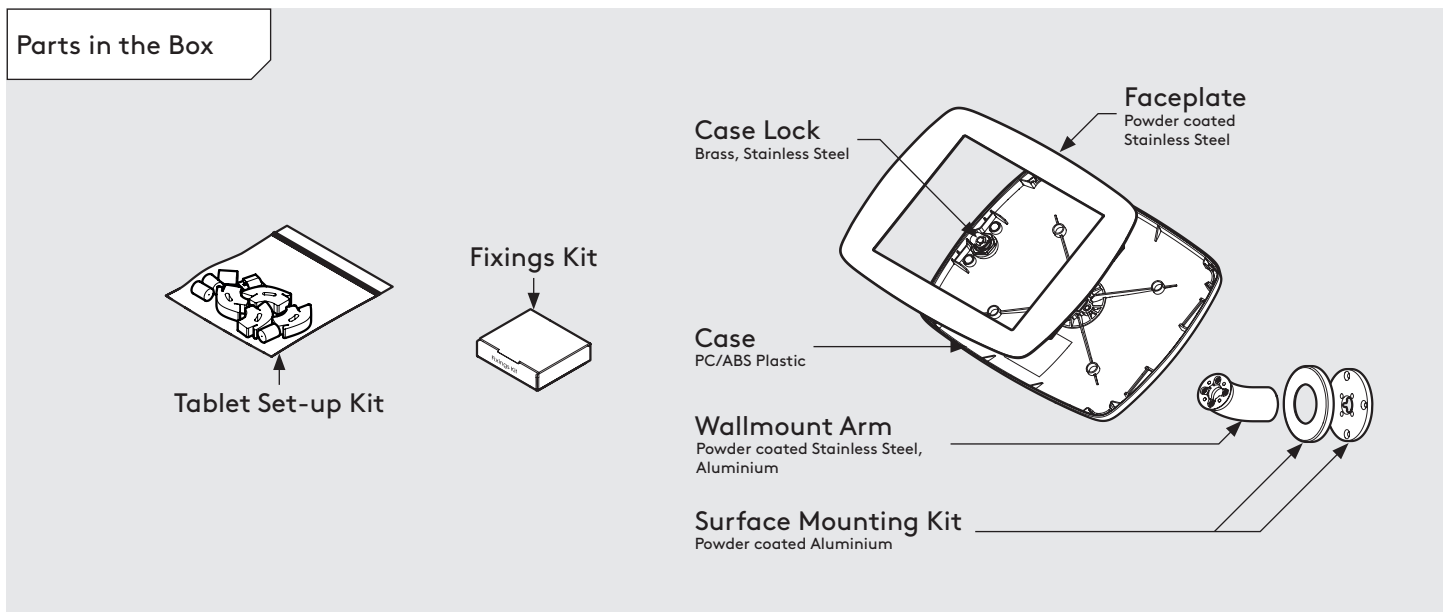

PRODUCT DATA SHEET - WALLMOUNT (MINI CASE)

bouncepad®

Case:	Arm:	Mounting:	Packaged weight:	Colour:
Mini	Wallmount	Fixing from Below	1.66kg	White Black
		Fixing from Above		

PRODUCT DATA SHEET - WALLMOUNT (MIDI CASE)

bouncepad®

Case:	Arm:	Mounting:	Packaged weight:	Colour:
Midi	Wallmount	Fixing from Below	1.84kg	White Black
		Fixing from Above		

PRODUCT DATA SHEET - WALLMOUNT (MAXI CASE)

bouncepad®

Case:	Arm:	Mounting:	Packaged weight:	Colour:
Maxi	Wallmount	Fixing from Below	2.07kg	White Black
		Fixing from Above		

PRODUCT DATA SHEET - WALLMOUNT (MEGA CASE)

bouncepad®

Case: Mega
Arm: Wallmount
Mounting: Fixing from Below
 Fixing from Above
Packaged weight: 2.46kg
Colour: White
 Black