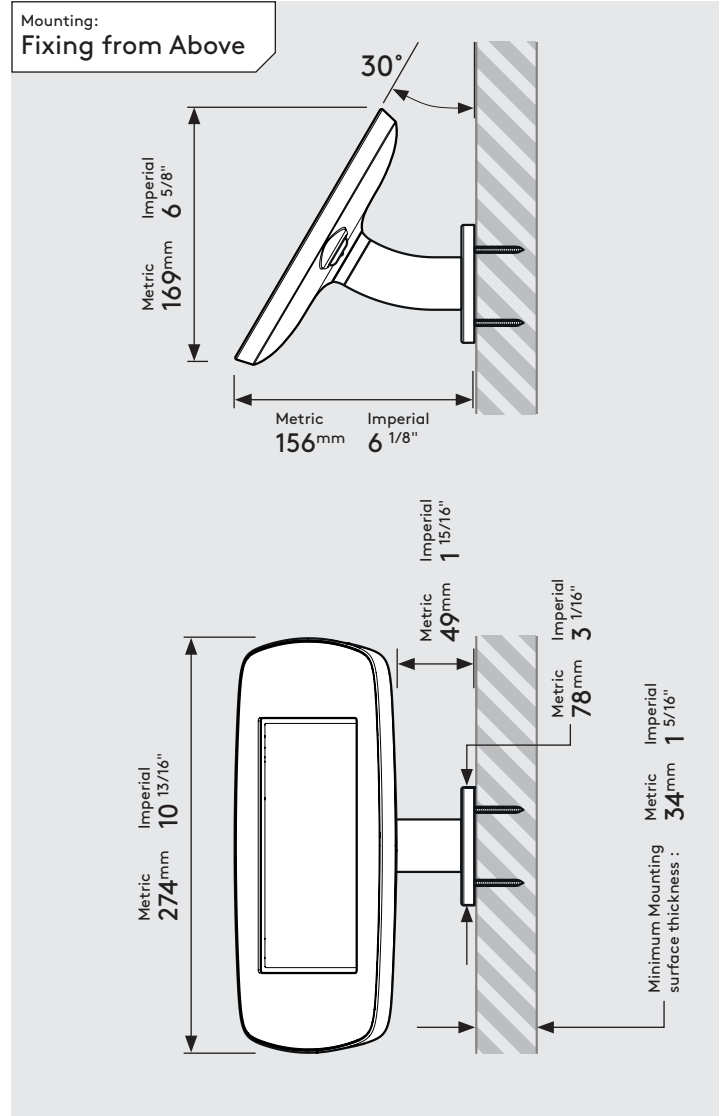

PRODUCT DATA SHEET - WALLMOUNT (MINI CASE)

bouncepad®

Case:	Arm:	Mounting:	Packaged weight:	Colour:
Mini	Wallmount	Fixing from Below	1.66kg	White Black
		Fixing from Above		

PRODUCT DATA SHEET - WALLMOUNT (MIDI CASE)

bouncepad®

Case:	Arm:	Mounting:	Packaged weight:	Colour:
Midi	Wallmount	Fixing from Below	1.84kg	White Black
		Fixing from Above		

PRODUCT DATA SHEET - WALLMOUNT (MAXI CASE)

bouncepad®

Case:	Arm:	Mounting:	Packaged weight:	Colour:
Maxi	Wallmount	Fixing from Below	2.07kg	White Black
		Fixing from Above		

PRODUCT DATA SHEET - WALLMOUNT (MEGA CASE)

bouncepad®

Case: Mega
Arm: Wallmount
Mounting: Fixing from Below
 Fixing from Above
Packaged weight: 2.46kg
Colour: White
 Black