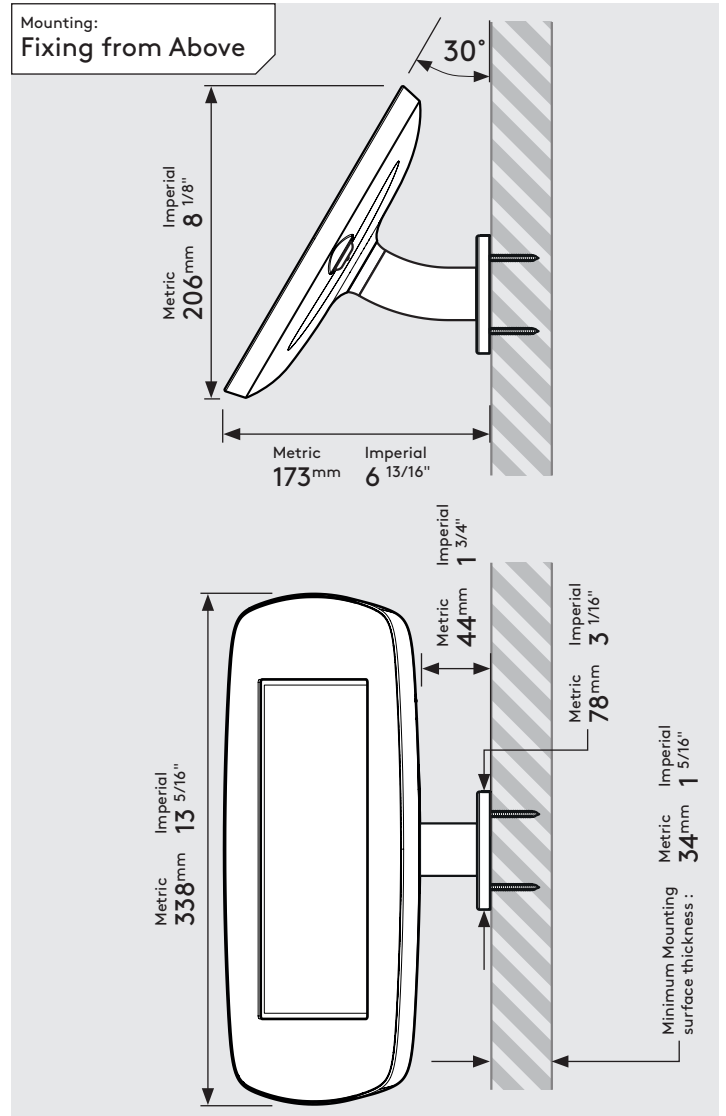

PRODUCT DATA SHEET - WALLMOUNT (MINI CASE)

bouncepad®

Case:	Arm:	Mounting:	Packaged weight:	Colour:
Mini	Wallmount	Fixing from Below	1.66kg	White Black
		Fixing from Above		

PRODUCT DATA SHEET - WALLMOUNT (MIDI CASE)

bouncepad®

Case:	Arm:	Mounting:	Packaged weight:	Colour:
Midi	Wallmount	Fixing from Below	1.84kg	White Black
		Fixing from Above		

PRODUCT DATA SHEET - WALLMOUNT (MAXI CASE)

bouncepad®

Case:	Arm:	Mounting:	Packaged weight:	Colour:
Maxi	Wallmount	Fixing from Below	2.07kg	White Black
		Fixing from Above		

PRODUCT DATA SHEET - WALLMOUNT (MEGA CASE)

bouncepad®

Case: Mega
Arm: Wallmount
Mounting: Fixing from Below
 Fixing from Above
Packaged weight: 2.46kg
Colour: White
 Black