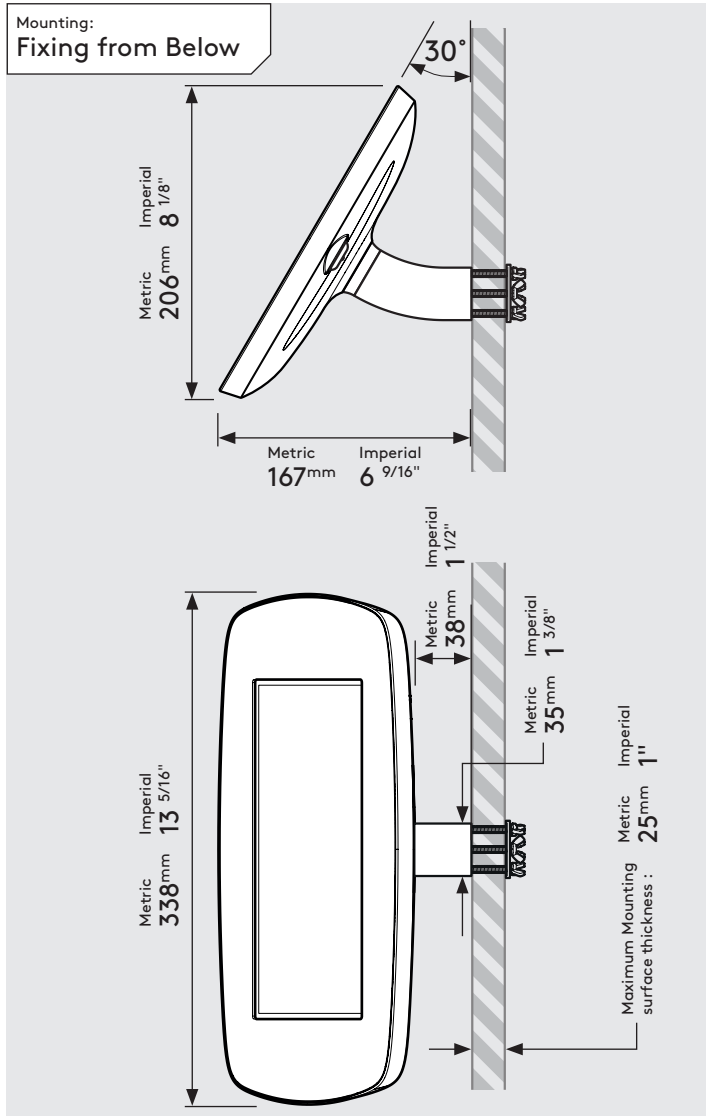

PRODUCT DATA SHEET - WALLMOUNT (MINI CASE)

bouncepad®

Case:	Arm:	Mounting:	Packaged weight:	Colour:
Mini	Wallmount	Fixing from Below	1.66kg	White Black
		Fixing from Above		

PRODUCT DATA SHEET - WALLMOUNT (MIDI CASE)

bouncepad®

Case:	Arm:	Mounting:	Packaged weight:	Colour:
Midi	Wallmount	Fixing from Below	1.84kg	White Black
		Fixing from Above		

PRODUCT DATA SHEET - WALLMOUNT (MAXI CASE)

bouncepad®

Case:	Arm:	Mounting:	Packaged weight:	Colour:
Maxi	Wallmount	Fixing from Below	2.07kg	White Black
		Fixing from Above		

PRODUCT DATA SHEET - WALLMOUNT (MEGA CASE)

bouncepad®

Case: Mega
Arm: Wallmount
Mounting: Fixing from Below
 Fixing from Above
Packaged weight: 2.46kg
Colour: White
 Black