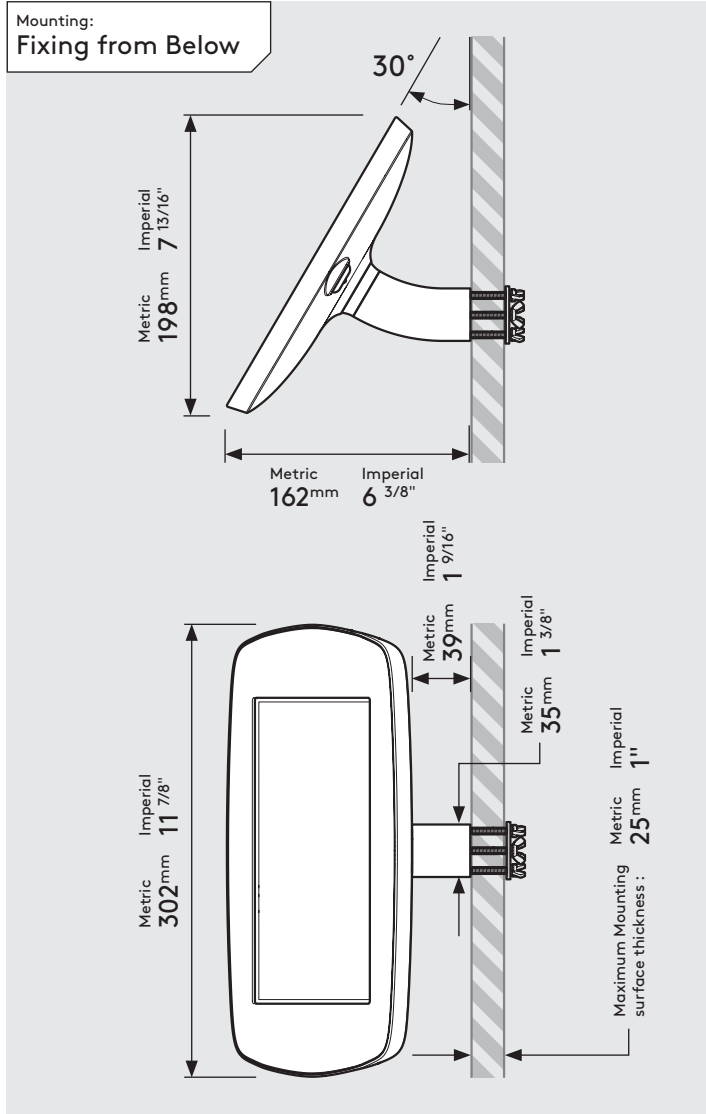

PRODUCT DATA SHEET - WALLMOUNT (MINI CASE)

bouncepad®

Case:	Arm:	Mounting:	Packaged weight:	Colour:
Mini	Wallmount	Fixing from Below	1.66kg	White Black
		Fixing from Above		

PRODUCT DATA SHEET - WALLMOUNT (MIDI CASE)

bouncepad®

Case:	Arm:	Mounting:	Packaged weight:	Colour:
Midi	Wallmount	Fixing from Below	1.84kg	White Black
		Fixing from Above		

PRODUCT DATA SHEET - WALLMOUNT (MAXI CASE)

bouncepad®

Case:	Arm:	Mounting:	Packaged weight:	Colour:
Maxi	Wallmount	Fixing from Below	2.07kg	White Black
		Fixing from Above		

PRODUCT DATA SHEET - WALLMOUNT (MEGA CASE)

bouncepad®

Case: Mega
Arm: Wallmount
Mounting: Fixing from Below
 Fixing from Above
Packaged weight: 2.46kg
Colour: White
 Black