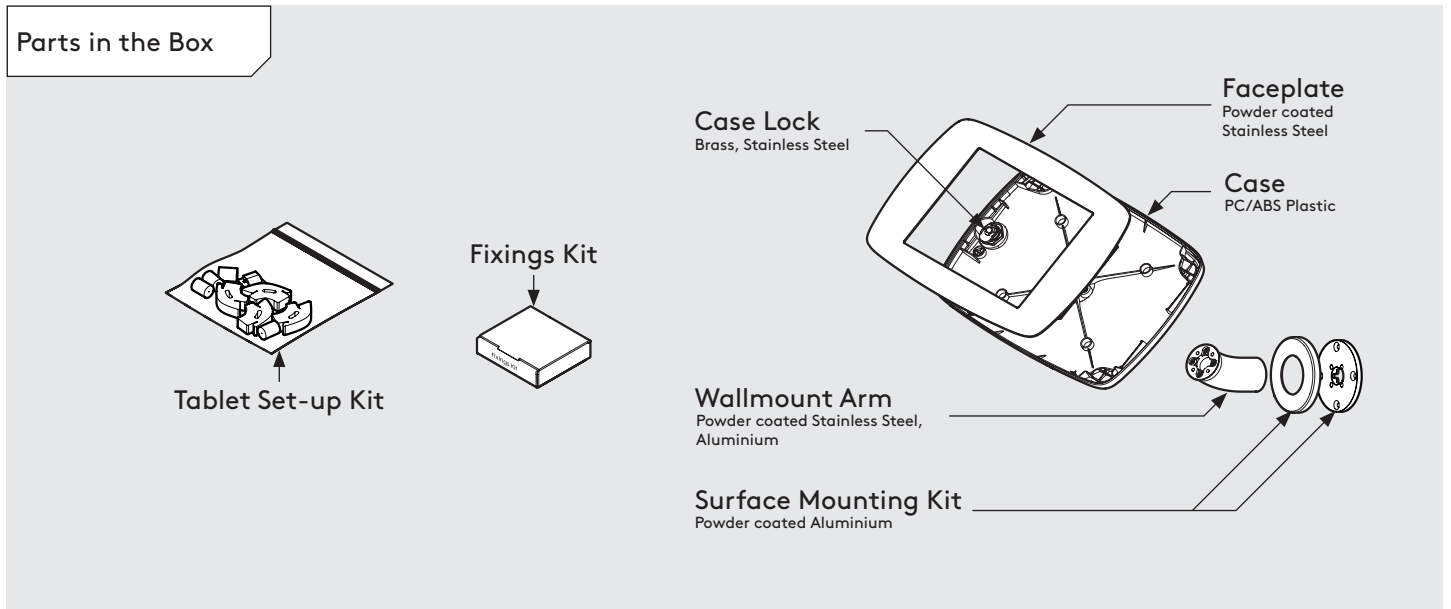

PRODUCT DATA SHEET - WALLMOUNT (MINI CASE)

bouncepad®

Case:	Arm:	Mounting:	Packaged weight:	Colour:
Mini	Wallmount	Fixing from Below	1.66kg	White Black
		Fixing from Above		

PRODUCT DATA SHEET - WALLMOUNT (MIDI CASE)

bouncepad®

Case:	Arm:	Mounting:	Packaged weight:	Colour:
Midi	Wallmount	Fixing from Below	1.84kg	White Black
		Fixing from Above		

PRODUCT DATA SHEET - WALLMOUNT (MAXI CASE)

bouncepad®

Case:	Arm:	Mounting:	Packaged weight:	Colour:
Maxi	Wallmount	Fixing from Below	2.07kg	White Black
		Fixing from Above		

PRODUCT DATA SHEET - WALLMOUNT (MEGA CASE)

bouncepad®

Case: Mega
Arm: Wallmount
Mounting: Fixing from Below
 Fixing from Above
Packaged weight: 2.46kg
Colour: White
 Black