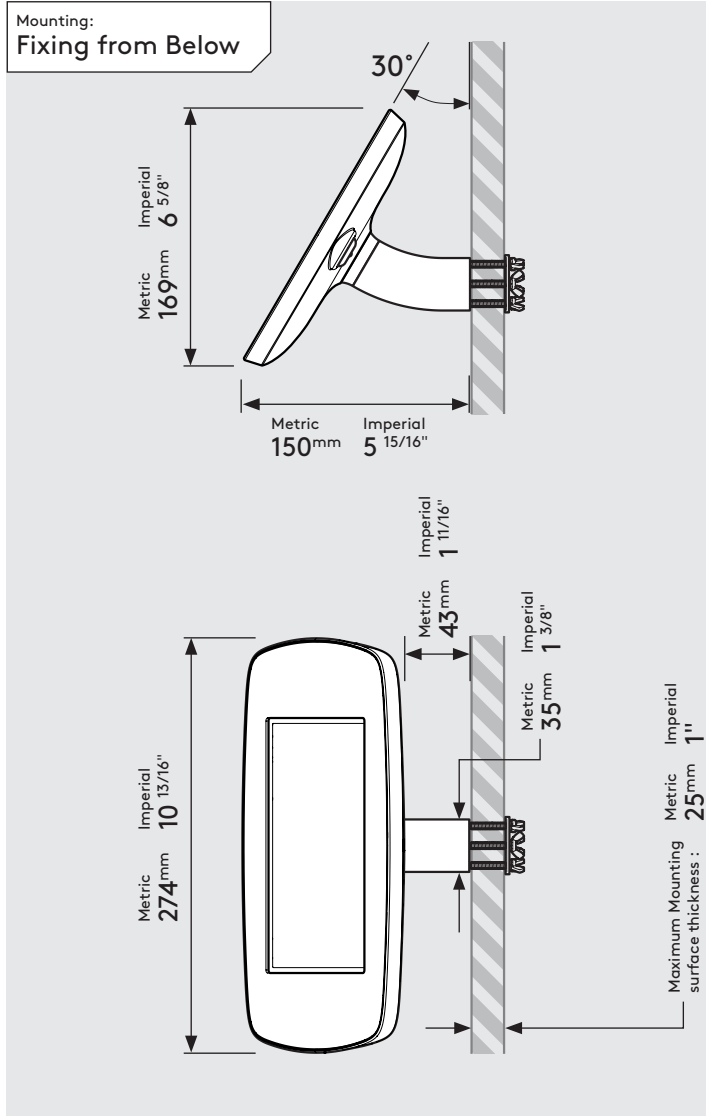

PRODUCT DATA SHEET - WALLMOUNT (MINI CASE)

bouncepad®

Case:	Arm:	Mounting:	Packaged weight:	Colour:
Mini	Wallmount	Fixing from Below	1.66kg	White Black
		Fixing from Above		

PRODUCT DATA SHEET - WALLMOUNT (MIDI CASE)

bouncepad®

Case:	Arm:	Mounting:	Packaged weight:	Colour:
Midi	Wallmount	Fixing from Below	1.84kg	White Black
		Fixing from Above		

PRODUCT DATA SHEET - WALLMOUNT (MAXI CASE)

bouncepad®

Case:	Arm:	Mounting:	Packaged weight:	Colour:
Maxi	Wallmount	Fixing from Below	2.07kg	White Black
		Fixing from Above		

PRODUCT DATA SHEET - WALLMOUNT (MEGA CASE)

bouncepad®

Case: Mega
Arm: Wallmount
Mounting: Fixing from Below
 Fixing from Above
Packaged weight: 2.46kg
Colour: White
 Black