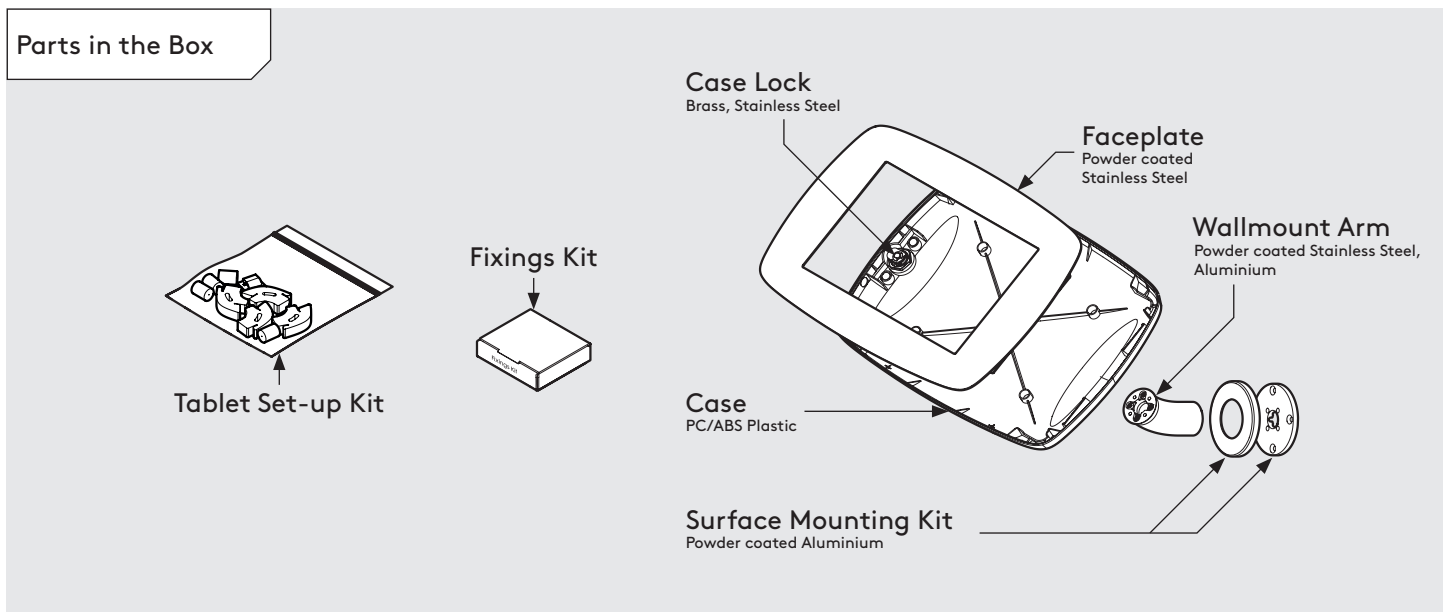

PRODUCT DATA SHEET - WALLMOUNT (MINI CASE)

bouncepad®

Case:	Arm:	Mounting:	Packaged weight:	Colour:
Mini	Wallmount	Fixing from Below	1.66kg	White Black
		Fixing from Above		

PRODUCT DATA SHEET - WALLMOUNT (MIDI CASE)

bouncepad®

Case:	Arm:	Mounting:	Packaged weight:	Colour:
Midi	Wallmount	Fixing from Below	1.84kg	White Black
		Fixing from Above		

PRODUCT DATA SHEET - WALLMOUNT (MAXI CASE)

bouncepad®

Case:	Arm:	Mounting:	Packaged weight:	Colour:
Maxi	Wallmount	Fixing from Below	2.07kg	White Black
		Fixing from Above		

PRODUCT DATA SHEET - WALLMOUNT (MEGA CASE)

bouncepad®

Case: Mega
Arm: Wallmount
Mounting: Fixing from Below
 Fixing from Above
Packaged weight: 2.46kg
Colour: White
 Black