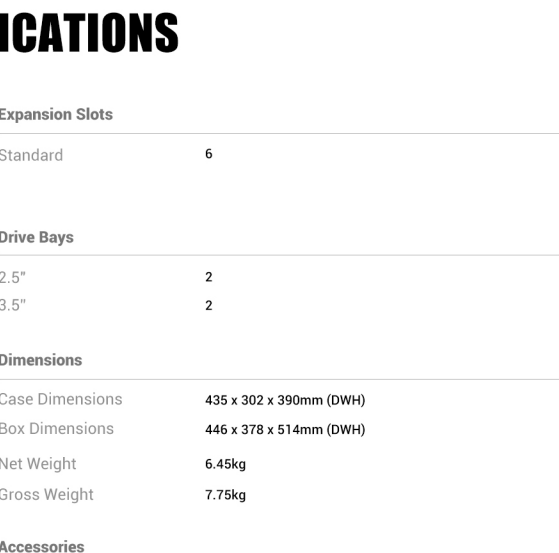

Max GPU Length: 410mm

Up to 410mm

MORE SPACE THAN YOU THINK

Still plenty of room for heat dissipation between the thick RTX 40 graphics card and bottom fans.

AMPLE CABLE MANAGEMENT SPACE

97mm of cable management space ensures your PC build looks neat.

DIMENSIONS

435 x 302 x 390mm (DWH)

SPECIFICATIONS

Main Spec		Expansion Slots	
Motherboard Support	ATX, Micro-ATX, ITX	Standard	6
Form Factor	Mid Tower		
Case Material	Steel + Glass		
Side & Front Panel	Tempered Glass		
I/O Ports	Power, LED On/Off, USB 2.0 x 1, USB 3.0 x 1, Headphone/Mic Combo Jack	Drive Bays	
		2.5"	2
		3.5"	2
Compatibility & Clearances		Dimensions	
CPU Cooler Max Height	≤ 175mm	Case Dimensions	435 x 302 x 390mm (DWH)
GPU Max Length	≤ 410mm	Box Dimensions	446 x 378 x 514mm (DWH)
Power Supply Max Length	(Include cable) ≤ 225mm	Net Weight	6.45kg
Cable Routing Space	≈ 97mm	Gross Weight	7.79kg
Fan Support		Accessories	
Top	3 x 120mm / 2 x 140mm	Included Fans	3 x 120mm fixed mode RGB reverse fans on bottom + 2 x 120mm fixed mode RGB reverse fans on right side + 1 x 120mm fixed mode RGB fan in rear
Side	2 x 120mm	General	
Bottom	3 x 120mm / 2 x 140mm	Dust Filter	Top / Bottom
Rear	1 x 120mm / 1 x 140mm	Warranty	1 year
Radiator Support		UPC#	0-761345-10058-8 CX800 RGB ELITE 0-761345-10059-5 CX800 RGB ELITE White
Top	120/140/240/280/360mm		
Side	120/240mm		
Bottom	120/140/240/280/360mm		
Rear	120mm		