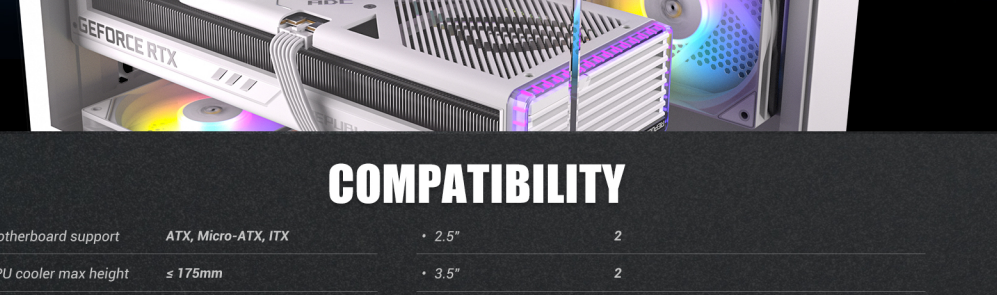

UP TO 9 FANS SIMULTANEOUSLY

Fans Compatibility: 3 x 120mm / 2 x 140mm; Radiators Compatibility: Up to 360mm Radiator