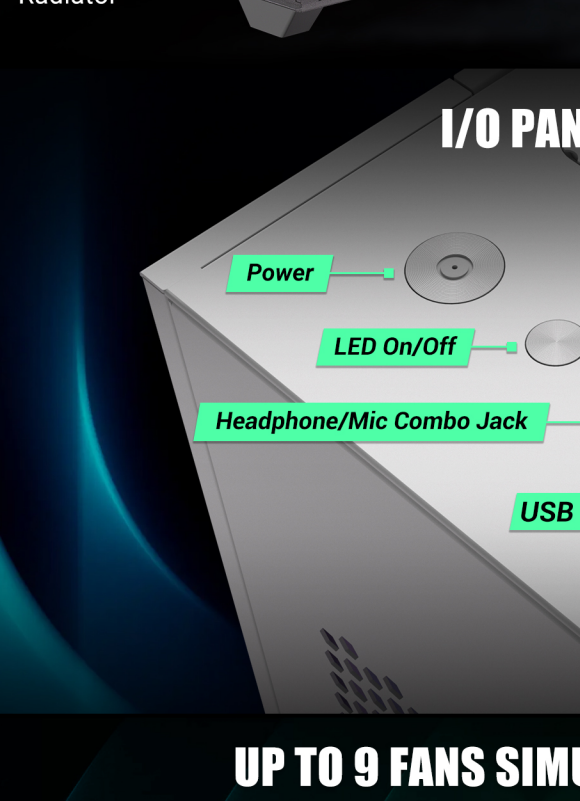

360mm Radiator

360mm Radiator

SUPPORT 3 X WATER COOLER

Support simultaneous installation of top 360mm radiator, bottom 360mm radiator, and side 240mm radiator.

240mm Radiator