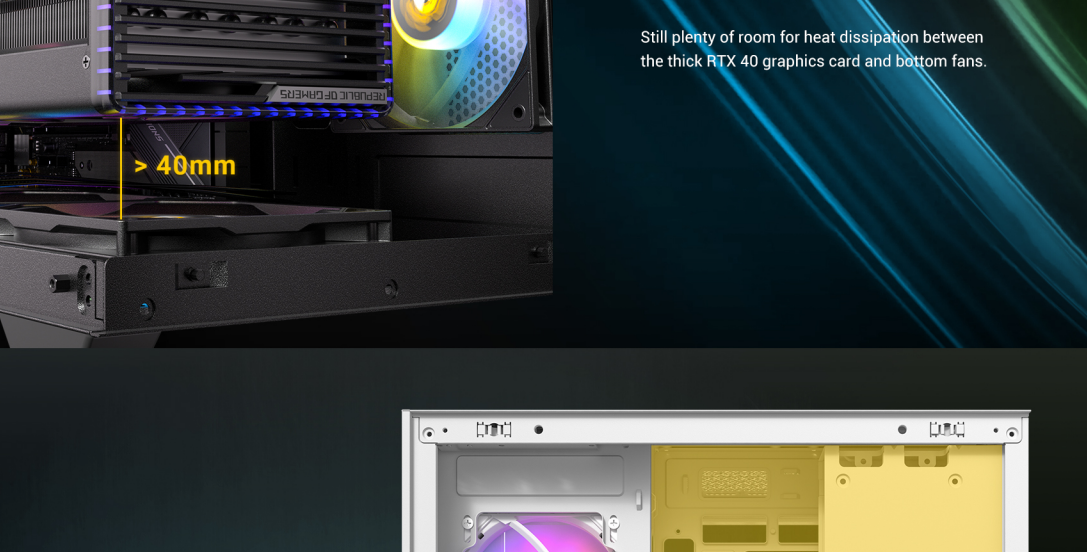

SUPPORT LENGTHY RTX 40 SERIES GPU

Max GPU Length: 410mm

Up to 410mm

MORE SPACE THAN YOU THINK

Still plenty of room for heat dissipation between the thick RTX 40 graphics card and bottom fans.