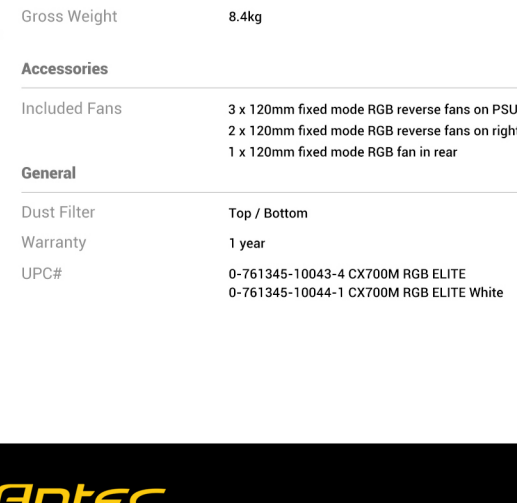

SUPPORT LENGTHY RTX 40 SERIES GPU

Max GPU Length: 410mm, 270mm (When water cooling installed on the side)

MORE SPACE THAN YOU THINK

Still plenty of room for heat dissipation between the thick RTX 40 graphics card and PSU shroud fans.

> 25mm

AMPLE CABLE MANAGEMENT SPACE

23mm of cable management space ensures your PC build looks neat.

DIMENSIONS

436 x 210 x 486mm (DWH)

SPECIFICATIONS

Main Spec		Expansion Slots	
Motherboard Support	ATX, Micro-ATX, ITX	Standard	7
Form Factor	Mid Tower	Drive Bays	2.5" 2, 3.5"/2.5" Drive Mounts 2/1
Case Material	Steel + Glass	Dimensions	Case Dimensions 436 x 210 x 486mm (DWH), Box Dimensions 545 x 290 x 515mm (DWH), Net Weight 7.1kg, Gross Weight 8.4kg
Side & Front Panel	4mm Tempered Glass	Accessories	Included Fans: 3 x 120mm fixed mode RGB reverse fans on PSU shroud + 2 x 120mm fixed mode RGB reverse fans on right side + 1 x 120mm fixed mode RGB fan in rear
I/O Ports	Power, LED On/Off button, USB 3.0 x 1, Type-C 3.2 Gen 2 x 1, Headphone/Mic Combo Jack	General	Dust Filter: Top / Bottom
Compatibility & Clearances		Warranty	1 year
CPU Cooler Max Height	≤ 160mm	UPC#	0-761345-10043-4 CX700M RGB ELITE, 0-761345-10044-1 CX700M RGB ELITE WHITE
GPU Max Length	≤ 410mm (When water cooling is installed on the side), ≤ 270mm (Without HDD cage) (Not include cable)		
Power Supply Max Length	≤ 210mm (With HDD cage) (Include cable), ≤ 270mm (Without HDD cage) (Not include cable)		
Cable Routing Space	≤ 23mm		
Fan Support			
Top	3 x 120 / 2 x 140mm		
Side	2 x 120mm		
Power Supply Shroud	3 x 120mm		
Rear	1 x 120mm		
Radiator Support			
Top	120/140/240/280/360mm		
Side	120/240mm		