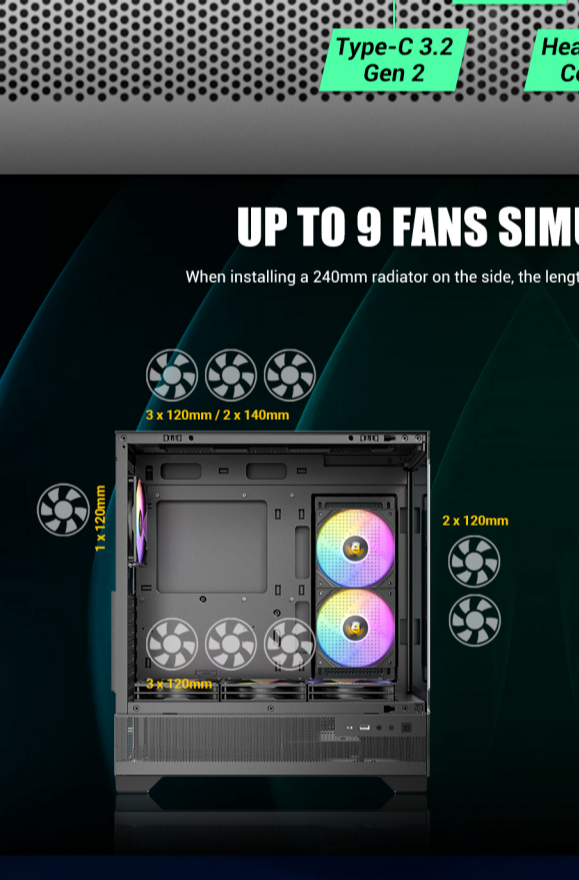

EVA PSU CUSHION PADS

With EVA anti-vibration foams on the power supply mount position, your lovely PC hardware is well protected against any jar or resonance caused by PSU operation.