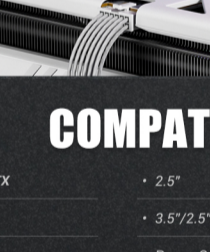

FULL REUSABLE PCI SLOT COVERS

Reusable PCI slot covers fulfill an optimal build experience.