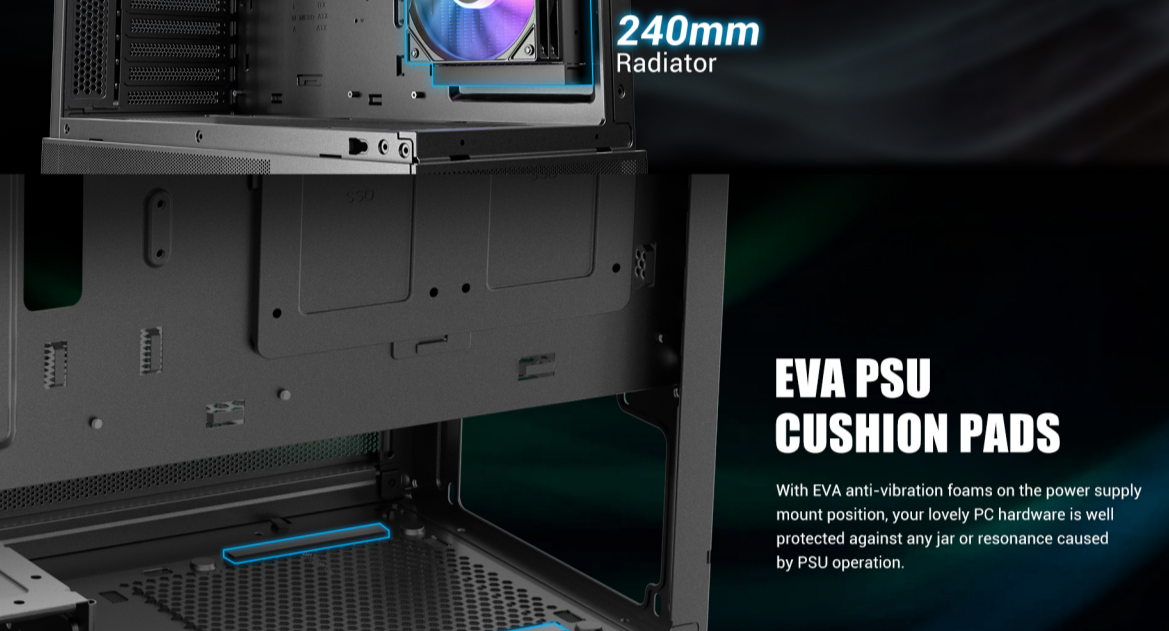

FAN INSTALLATION