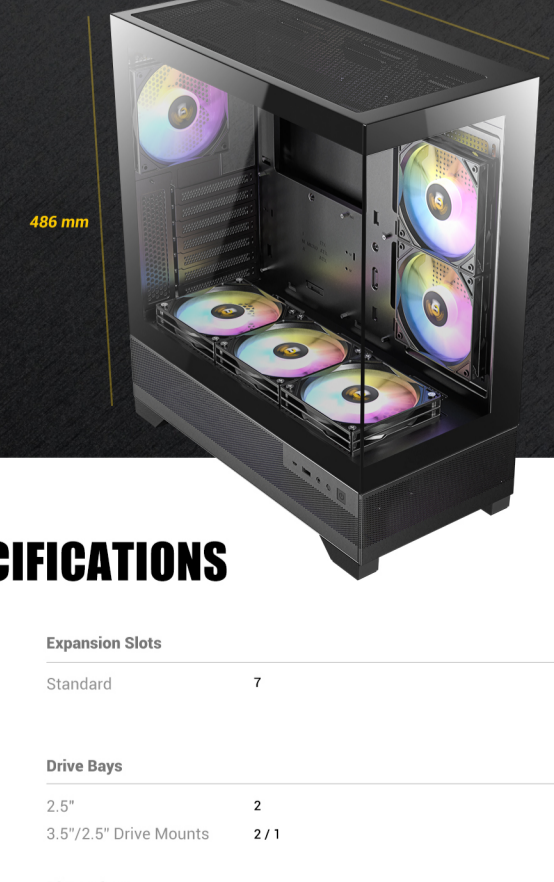

CX700 RGB ELITE

CX700 RGB ELITE WHITE

Mid-Tower Gaming Case

PANORAMIC 270° VIEW

Standing out with full-view design on the seamless 4mm steel-tempered glass, CX700 RGB ELITE's left and front panel offer an unobstructed view of your build, creating a stunning showcase for your components.

TOOL-FREE PANELS

Front and side panel adopt fixing stud design, which makes assembly and disassembly easier and helps avoid possible glass breakage.

VERTICAL COOLING WITH MASSIVE AIR INTAKE

Bottom-up vertical airflow via mesh on lower front, lower left, and right side accelerates the heat dissipation.

The 1.2mm vent holes possess the same effect as dust filter while greatly improving heat dissipation efficiency, and can be directly cleaned.

DISPLAY WITH RGB FANS

9 fan positions with 5 pre-installed reverse fans provide great airflow and aesthetic appeal.

PRE-INSTALLED 6 x 120mm FIXED MODE RGB FANS

Daisy-chained to PSU.

FAN INSTALLATION

360mm Radiator

SUPPORT 2 X WATER COOLER

Support simultaneous installation of 360mm radiator on top and 240mm radiator on side.

When installing a 240mm radiator on the side, the length of the graphics card is limited to 270mm.

240mm Radiator

EVA PSU CUSHION PADS

With EVA anti-vibration foams on the power supply mount position, your lovely PC hardware is well protected against any jar or resonance caused by PSU operation.

FULL REUSABLE PCI SLOT COVERS

Reusable PCI slot covers fulfill an optimal build experience.

I/O PANEL

UP TO 9 FANS SIMULTANEOUSLY

When installing a 240mm radiator on the side, the length of the graphics card is limited to 270mm.

POWERFUL AIR COOLING COMPATIBILITY

Max. CPU Cooler Height: 160mm

COMPATIBILITY