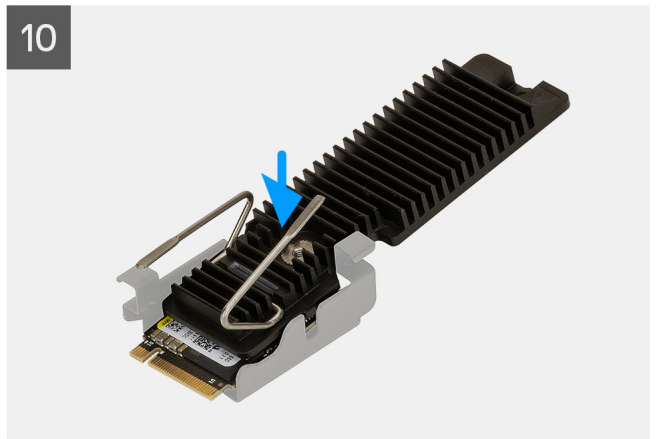

M.2 2230/2280 SSD Installation onto Heatsink Module

Tech sheet

2230 SSD heatsink

2280 SSD heatsink