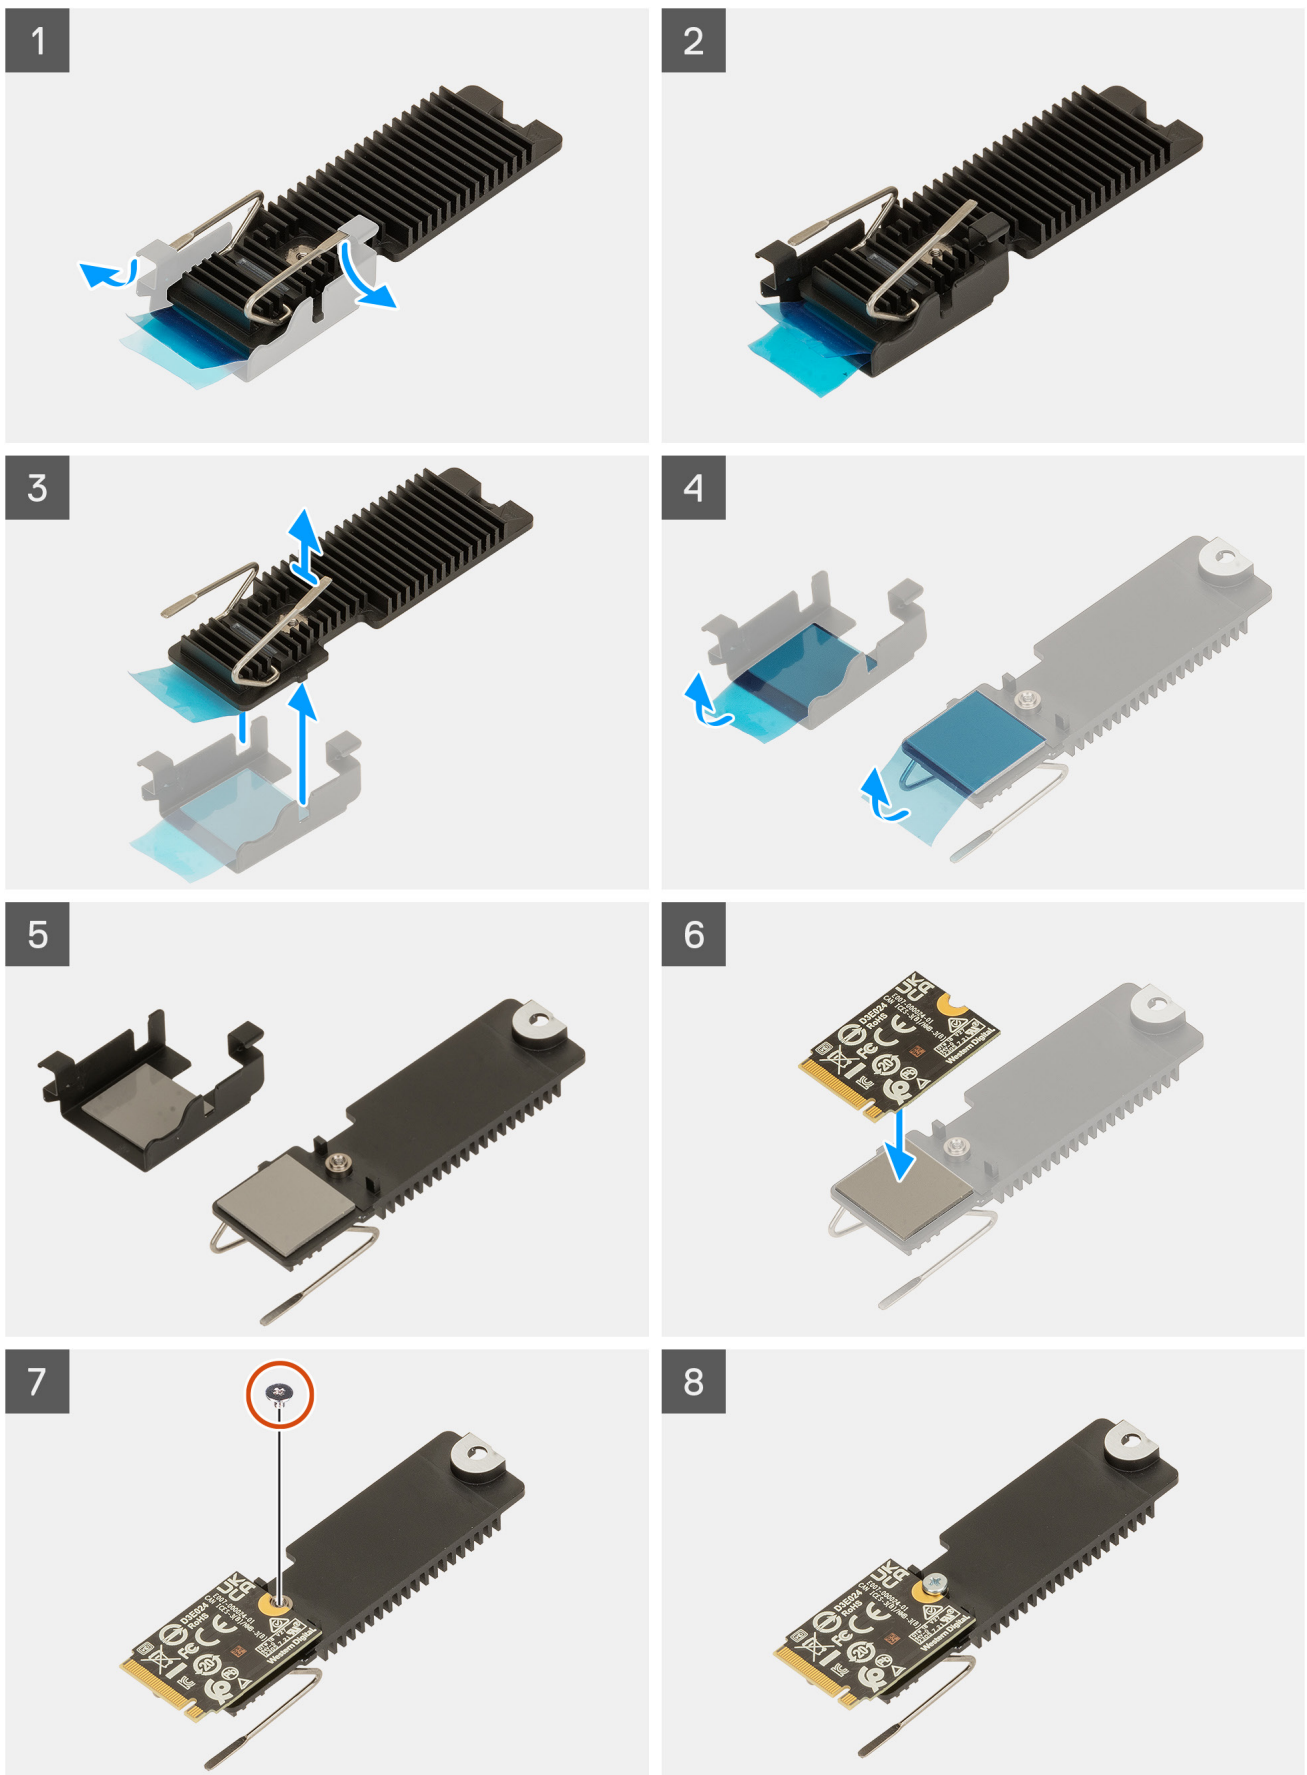

M.2 2230/2280 SSD Installation onto Heatsink Module

Tech sheet

2230 SSD heatsink

2280 SSD heatsink