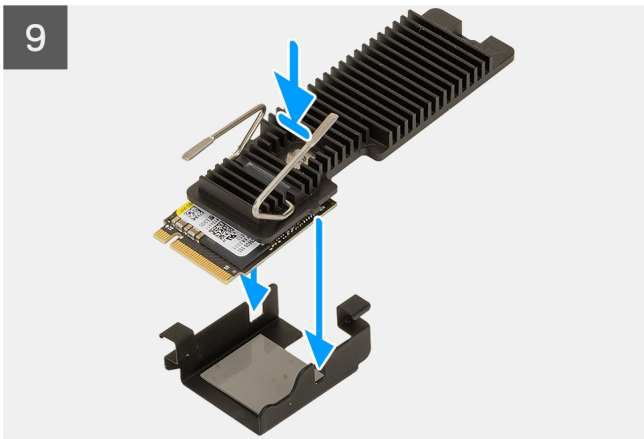

M.2 2230/2280 SSD Installation onto Heatsink Module

Tech sheet

2230 SSD heatsink

2280 SSD heatsink