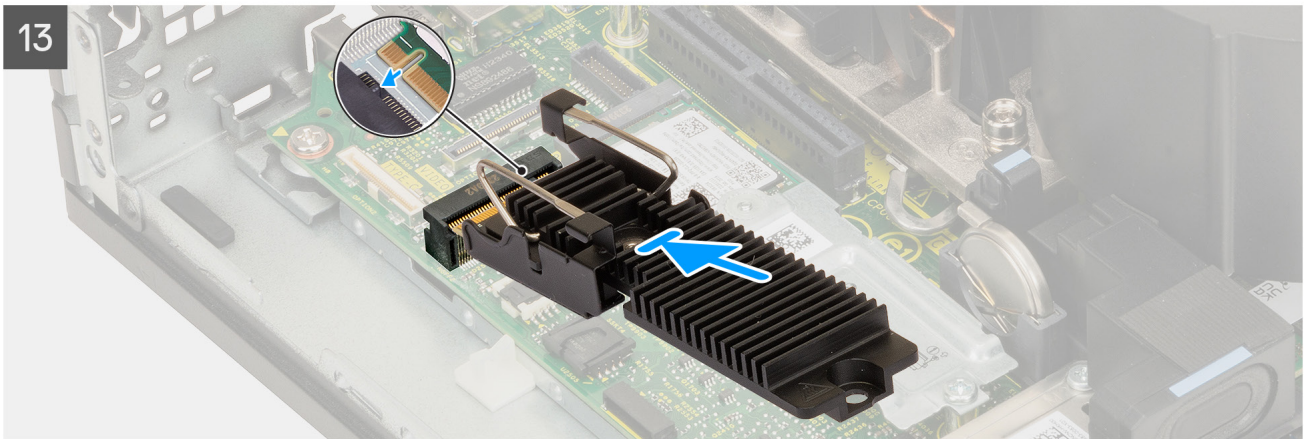

M.2 2230/2280 SSD Installation onto Heatsink Module

Tech sheet

2230 SSD heatsink

2280 SSD heatsink