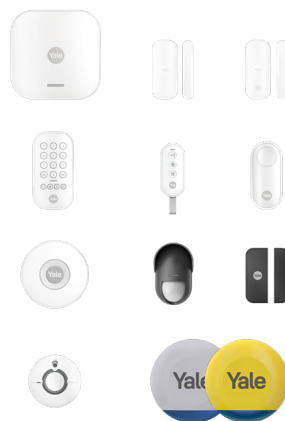

Get notifications via the app as soon as motion is detected indoors, or if someone tampers with the sensor.

Dual installation methods to permit installation in every corner or wall of your home.

Horizon+Technology

# Specifications

Wireless range	Horizon+ Technology: 1km long range RF
Communication frequency between Yale Hub and Indoor Motion Sensor	Horizon+ Technology: 2-way RF on 868Mhz
Device features	<ul style="list-style-type: none"> <li>• Selectable pet immunity</li> <li>• Selectable sensitivity</li> <li>• 12m detection range</li> </ul>
Security features	Tamper protected
Product dimensions (H x W x D)	121.75mm x 71.75mm x 55mm
Product weight	110g
Power solution	1x CR123A lithium battery
Battery life	3 years
Mounting solution	Screws and 3M tape (included)
Model number	AL-PIR-1A-V1
SKU number	AL-PIR-1A-W

## Fully customisable

This accessory is compatible with the Yale Smart Alarm Kits.

More accessories to suit your needs! Add up to 100 devices to your Yale Smart Alarm.