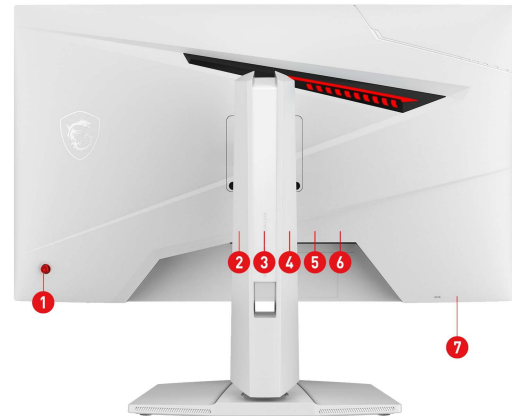

CONNECTIONS

- | | |
|----------------------------|------------------------------|
| 1 5-way joystick navigator | 4 2 x HDMI(2.1) |
| 2 DC Jack | 5 1 x DisplayPort (1.4a) |
| 3 Earphone Out | 6 Type-C (DP Alt.) w/ PD 15W |
| | 7 Kensington Lock |