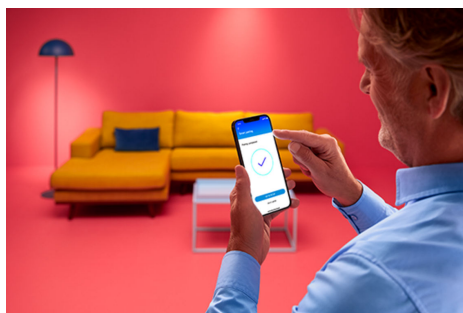

# Wi-Fi BLE 50W GU10 GLASS 922-65 RGB2PF/6

Put the spotlight on your comfort and well-being! These smart spots have the standard GU10 shape that you know and love, but their real glass lenses bring an extra touch of elegance. And they offer you something that's anything but standard: tunable white light for all your needs and moods. Schedule cool white light when you need to get things done, or cosy warm white light when you want to kick back and relax – whatever lets you live your best, most comfortable home life. All this, plus 16 million colours and control via your voice, the WiZ remote or the WiZ app, whether you're home or away. WiZ GU10 spots connect using your existing Wi-Fi, no there's no additional hardware, networking or setup required.

## PRODUCT HIGHLIGHTS

- Full colour smart bulb
- Up to 345 lumens
- Easy plug and play
- Control with app or voice

### Smart lighting functionalities easy to set up

Enjoy the benefits of smart features instantly, just by connecting your WiZ light to your Wi-Fi network. Control lights easily when you're away from home and scheduling lights to go on and off automatically. No need to install additional hardware such as hub or gateway!