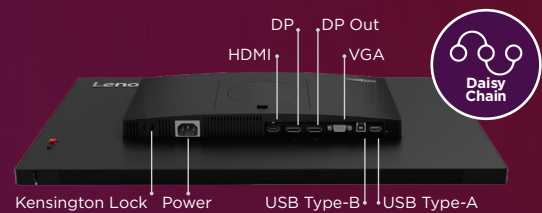

Lenovo ThinkVision P25i-30 Monitor

Made for the modern workplace.

Optimized for everyday work

- See more of your work on the larger 24.5-inch FHD screen.
- Experience a smooth working experience with the 100 Hz high refresh rate.
- Admire vivid and dynamic visuals on the In-Plane Switching (IPS) panel from any angle with its higher 1300:1 contrast ratio.
- Work in a comfortable and ergonomic position with the ergonomic Lift, Tilt, Pivot, Swivel (LTPS) stand.

Keeps you connected at all times

- Benefit from more screen real-estate with support of daisy chain using our simplified screen extensions.
- Connecting to any laptop, desktop, or projector is easy using the VGA, DP, and HDMI ports.
- Use your preferred peripherals for boosted productivity with the embedded USB hub and its four USB 3.2 Gen 1 ports.
- Improve your collaboration experiences by leveraging the top USB-A port with its support for MC60 modular camera & MS30 modular soundbar.