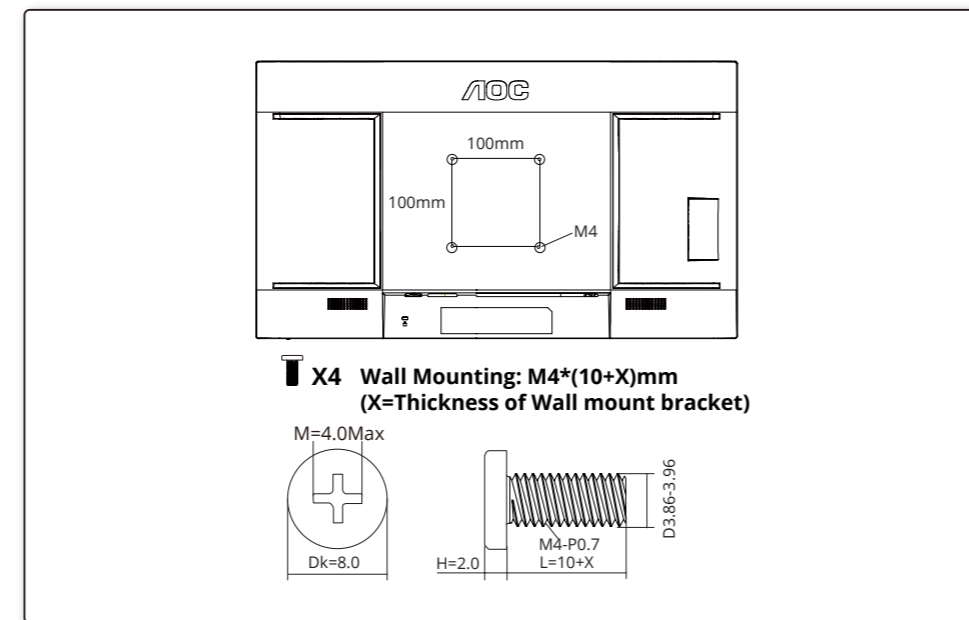

Find your product and get support

QUICK START GUIDE

U27U3CV
MONITOR

AOC.COM
©2024 AOC. All rights reserved

*Different according to countries/regions
Display design may differ from that illustrated

1

2

3

4

General Specification

Panel	Model Name	U27U3CV	
	Driving System	TFT Color LCD	
	Viewable Image Size	68.5cm diagonal (27" Wide Screen)	
	Pixel Pitch	0.1554mm(H) x 0.1554mm(V)	
Others	Horizontal Scan Range	30k~140kHz	
	Horizontal Scan Size(Maximum)	596.736mm	
	Vertical Scan Range	23-75Hz	
	Vertical Scan Size(Maximum)	335.664mm	
	Max Resolution	3840x2160@60Hz	
	Plug & Play	VESA DDC2B/CI	
	Power Source	100-240V~ 50/60Hz 3.0A	
Power Consumption	Typical (default brightness and contrast)	44W	
	Max. (brightness =100, contrast =100)	≤ 206W	
	Standby mode	≤ 0.3W	
Dimensions(with stand)	612.7 x (401.3~543.6) x238.4mm (WxHxD)		
Net Weight	6.54kg		
Physical Characteristics	Connector Type	HDMIx2, DisplayPort, RJ-45, Earphone, USB C1: Video,PD 96W USB C2: Upstream USB C (Side): Power supply up to 15W USB-Ax4 (include 1 fast charge)	
	Signal Cable Type	Detachable	
	Built-In Speaker	3Wx2	
Environmental	Temperature	Operating	0°C~40°C
		Non-Operating	-25°C~55°C
	Humidity	Operating	10%~85% (non-condensing)
		Non-Operating	5%~93% (non-condensing)
Altitude	Operating	0m~5000m (0ft~ 16404ft)	
	Non-Operating	0m~12192m (0ft~ 40000ft)