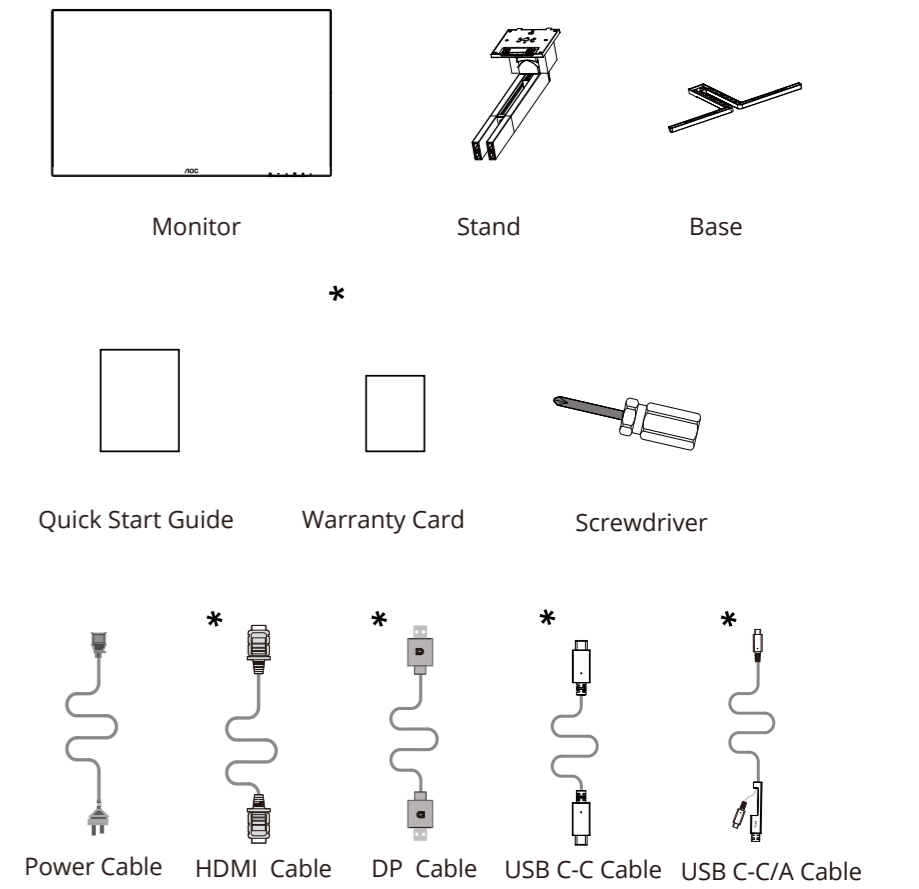

# QUICK START GUIDE

**U27U3CV**  
MONITOR

AOC.COM  
©2024 AOC. All rights reserved

\*Different according to countries/regions  
Display design may differ from that illustrated

1

2

3

4

## General Specification

Panel	Model Name	U27U3CV	
	Driving System	TFT Color LCD	
	Viewable Image Size	68.5cm diagonal (27" Wide Screen)	
	Pixel Pitch	0.1554mm(H) x 0.1554mm(V)	
Others	Horizontal Scan Range	30k~140kHz	
	Horizontal Scan Size(Maximum)	596.736mm	
	Vertical Scan Range	23-75Hz	
	Vertical Scan Size(Maximum)	335.664mm	
	Max Resolution	3840x2160@60Hz	
	Plug & Play	VESA DDC2B/CI	
	Power Source	100-240V~ 50/60Hz 3.0A	
Power Consumption	Typical (default brightness and contrast)	44W	
	Max. (brightness =100, contrast =100)	≤ 206W	
	Standby mode	≤ 0.3W	
Dimensions(with stand)	612.7 x (401.3~543.6) x238.4mm (WxHxD)		
Net Weight	6.54kg		
Physical Characteristics	Connector Type	HDMIx2, DisplayPort, RJ-45, Earphone, USB C1: Video,PD 96W USB C2: Upstream USB C (Side): Power supply up to 15W USB-Ax4 (include 1 fast charge)	
	Signal Cable Type	Detachable	
	Built-In Speaker	3Wx2	
Environmental	Temperature	Operating	0°C~40°C
		Non-Operating	-25°C~55°C
	Humidity	Operating	10%~85% (non-condensing)
		Non-Operating	5%~93% (non-condensing)
Altitude	Operating	0m~5000m (0ft~ 16404ft)	
	Non-Operating	0m~12192m (0ft~ 40000ft)	