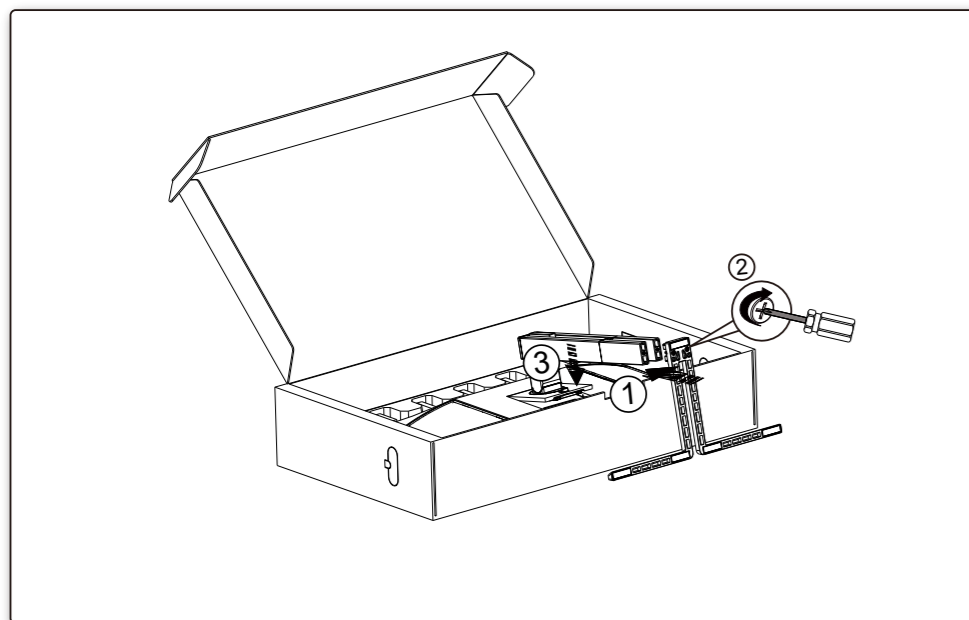

# QUICK START GUIDE

**U27U3CV**  
MONITOR

AOC.COM  
©2024 AOC. All rights reserved

\*Different according to countries/regions  
Display design may differ from that illustrated

1

2

3

4

## General Specification

Panel	Model Name	U27U3CV	
	Driving System	TFT Color LCD	
	Viewable Image Size	68.5cm diagonal (27" Wide Screen)	
	Pixel Pitch	0.1554mm(H) x 0.1554mm(V)	
Others	Horizontal Scan Range	30k~140kHz	
	Horizontal Scan Size(Maximum)	596.736mm	
	Vertical Scan Range	23-75Hz	
	Vertical Scan Size(Maximum)	335.664mm	
	Max Resolution	3840x2160@60Hz	
	Plug & Play	VESA DDC2B/CI	
	Power Source	100-240V~ 50/60Hz 3.0A	
Power Consumption	Typical (default brightness and contrast)	44W	
	Max. (brightness =100, contrast =100)	≤ 206W	
	Standby mode	≤ 0.3W	
Dimensions(with stand)	612.7 x (401.3~543.6) x238.4mm (WxHxD)		
Net Weight	6.54kg		
Physical Characteristics	Connector Type	HDMIx2, DisplayPort, RJ-45, Earphone, USB C1: Video,PD 96W USB C2: Upstream USB C (Side): Power supply up to 15W USB-Ax4 (include 1 fast charge)	
	Signal Cable Type	Detachable	
	Built-In Speaker	3Wx2	
Environmental	Temperature	Operating	0°C~40°C
		Non-Operating	-25°C~55°C
	Humidity	Operating	10%~85% (non-condensing)
		Non-Operating	5%~93% (non-condensing)
Altitude	Operating	0m~5000m (0ft~ 16404ft)	
	Non-Operating	0m~12192m (0ft~ 40000ft)	