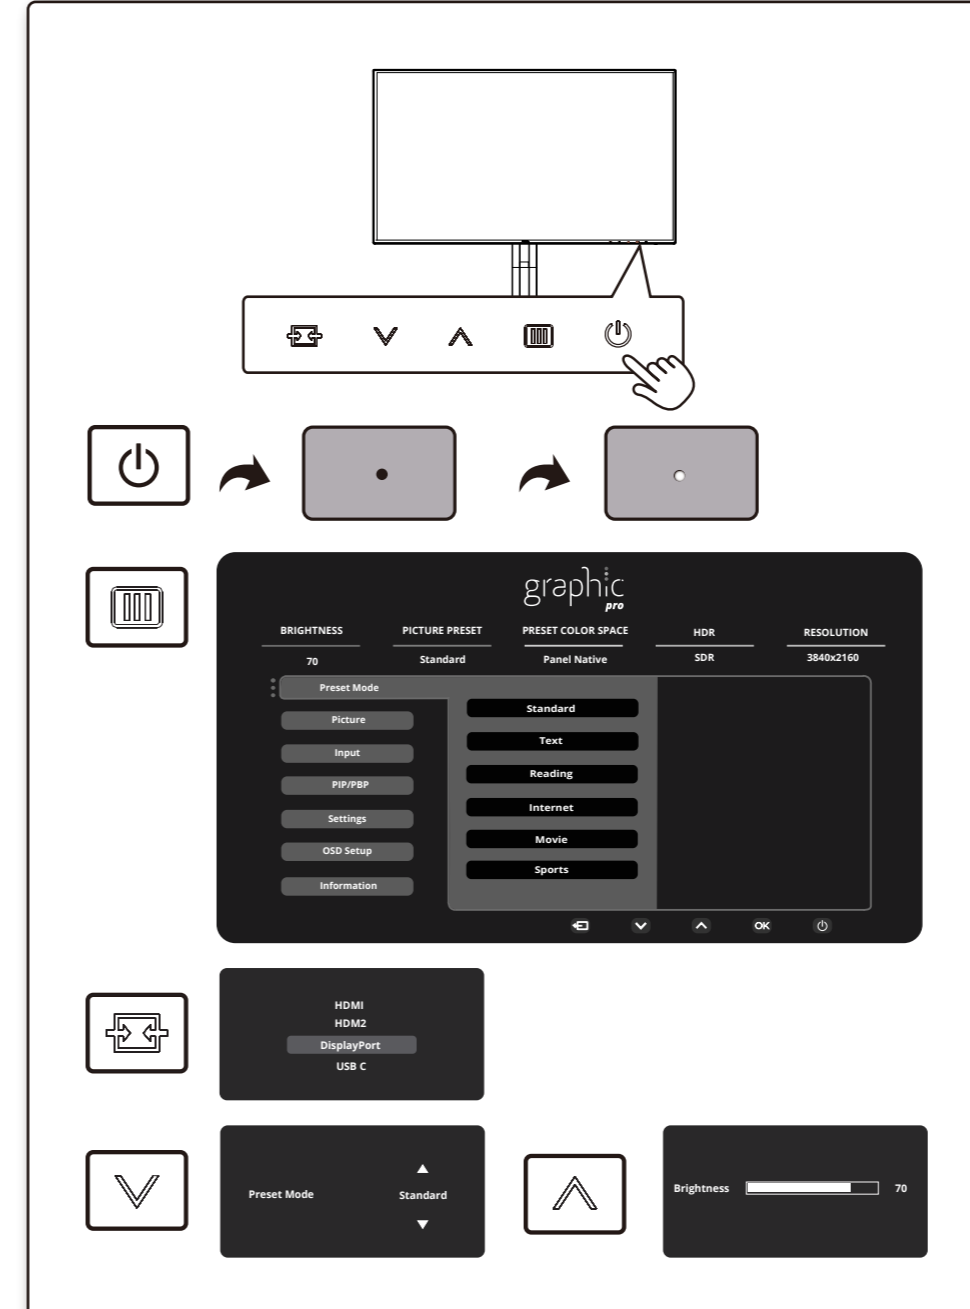

# QUICK START GUIDE

**U27U3CV**  
MONITOR

AOC.COM  
©2024 AOC. All rights reserved

\*Different according to countries/regions  
Display design may differ from that illustrated

1

2

3

4

## General Specification

Panel	Model Name	U27U3CV	
	Driving System	TFT Color LCD	
	Viewable Image Size	68.5cm diagonal (27" Wide Screen)	
	Pixel Pitch	0.1554mm(H) x 0.1554mm(V)	
Others	Horizontal Scan Range	30k~140kHz	
	Horizontal Scan Size(Maximum)	596.736mm	
	Vertical Scan Range	23-75Hz	
	Vertical Scan Size(Maximum)	335.664mm	
	Max Resolution	3840x2160@60Hz	
	Plug & Play	VESA DDC2B/CI	
	Power Source	100-240V~ 50/60Hz 3.0A	
Power Consumption	Typical (default brightness and contrast)	44W	
	Max. (brightness =100, contrast =100)	≤ 206W	
	Standby mode	≤ 0.3W	
Dimensions(with stand)	612.7 x (401.3~543.6) x238.4mm (WxHxD)		
Net Weight	6.54kg		
Physical Characteristics	Connector Type	HDMIx2, DisplayPort, RJ-45, Earphone, USB C1: Video,PD 96W USB C2: Upstream USB C (Side): Power supply up to 15W USB-Ax4 (include 1 fast charge)	
	Signal Cable Type	Detachable	
	Built-In Speaker	3Wx2	
Environmental	Temperature	Operating	0°C~40°C
		Non-Operating	-25°C~55°C
	Humidity	Operating	10%~85% (non-condensing)
		Non-Operating	5%~93% (non-condensing)
Altitude	Operating	0m~5000m (0ft~ 16404ft)	
	Non-Operating	0m~12192m (0ft~ 40000ft)	