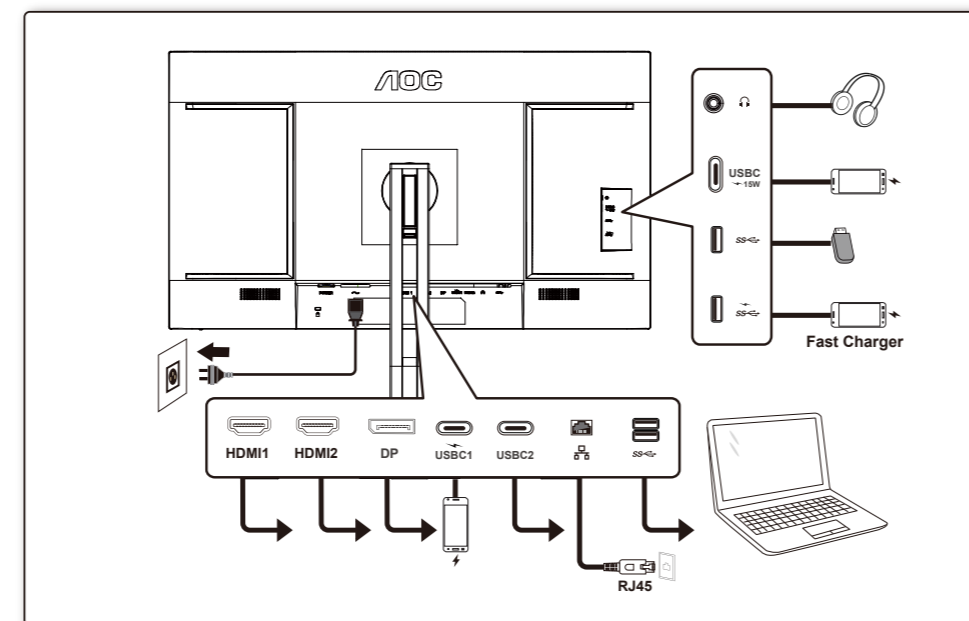

# QUICK START GUIDE

**U27U3CV**  
MONITOR

AOC.COM  
©2024 AOC. All rights reserved

\*Different according to countries/regions  
Display design may differ from that illustrated

1

2

3

4

## General Specification

Panel	Model Name	U27U3CV	
	Driving System	TFT Color LCD	
	Viewable Image Size	68.5cm diagonal (27" Wide Screen)	
	Pixel Pitch	0.1554mm(H) x 0.1554mm(V)	
Others	Horizontal Scan Range	30k~140kHz	
	Horizontal Scan Size(Maximum)	596.736mm	
	Vertical Scan Range	23-75Hz	
	Vertical Scan Size(Maximum)	335.664mm	
	Max Resolution	3840x2160@60Hz	
	Plug & Play	VESA DDC2B/CI	
	Power Source	100-240V~ 50/60Hz 3.0A	
Power Consumption	Typical (default brightness and contrast)	44W	
	Max. (brightness =100, contrast =100)	≤ 206W	
	Standby mode	≤ 0.3W	
Dimensions(with stand)	612.7 x (401.3~543.6) x238.4mm (WxHxD)		
Net Weight	6.54kg		
Physical Characteristics	Connector Type	HDMIx2, DisplayPort, RJ-45, Earphone, USB C1: Video,PD 96W USB C2: Upstream USB C (Side): Power supply up to 15W USB-Ax4 (include 1 fast charge)	
	Signal Cable Type	Detachable	
	Built-In Speaker	3Wx2	
Environmental	Temperature	Operating	0°C~40°C
		Non-Operating	-25°C~55°C
	Humidity	Operating	10%~85% (non-condensing)
		Non-Operating	5%~93% (non-condensing)
Altitude	Operating	0m~5000m (0ft~ 16404ft)	
	Non-Operating	0m~12192m (0ft~ 40000ft)	