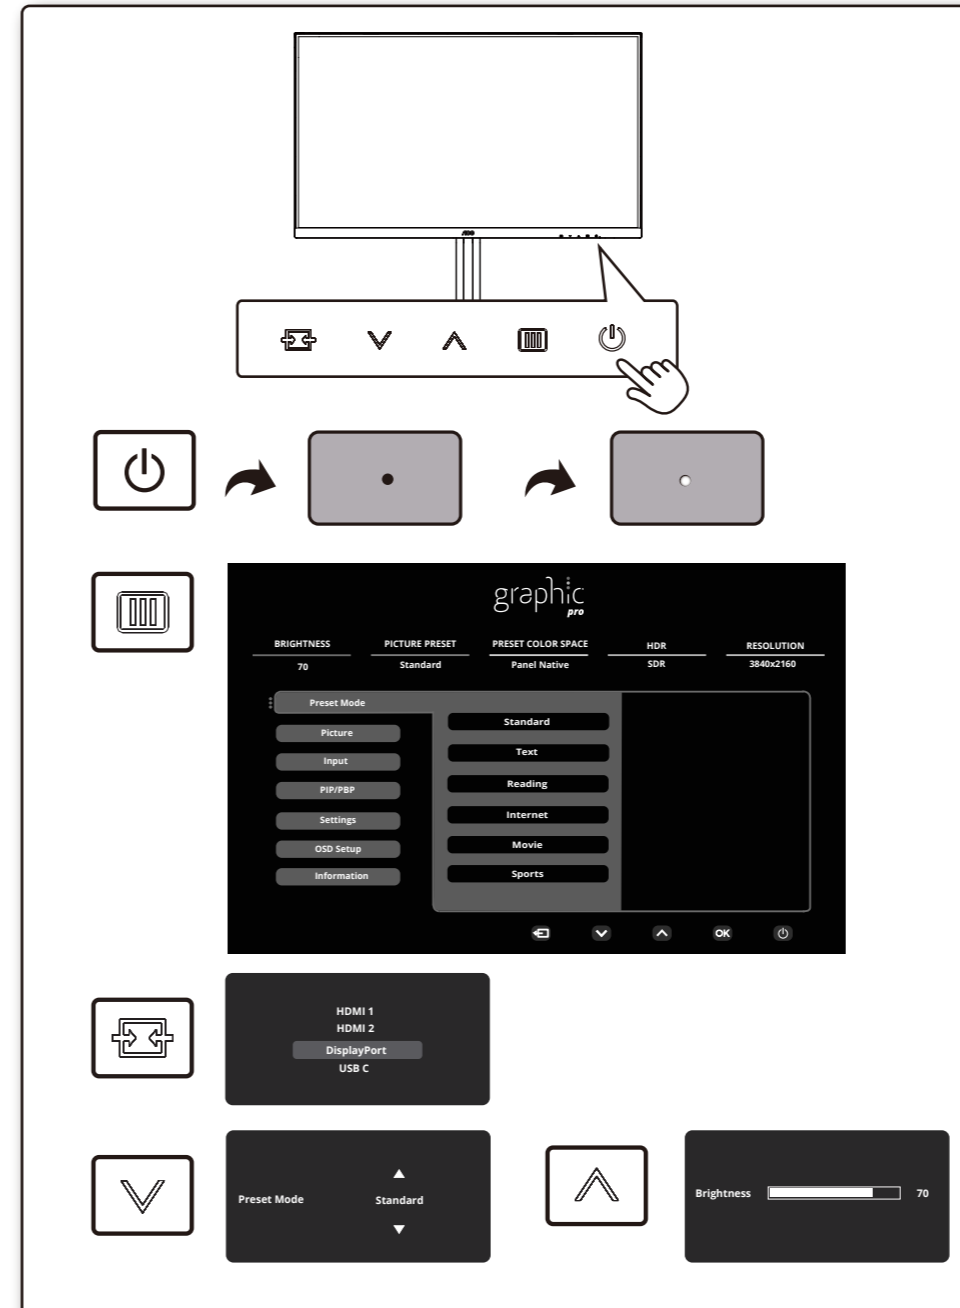

# QUICK START GUIDE

U32U3CV  
MONITOR

AOC.COM  
©2024 AOC. All rights reserved.

\*Different according to countries/regions  
Display design may differ from that illustrated

1

2

3

4

## General Specification

Panel	Model Name	U32U3CV
	Driving System	TFT Color LCD
	Viewable Image Size	80.0cm diagonal (31.5" Wide Screen)
	Pixel Pitch	0.18159mm(H) x 0.18159mm(V)
Others	Horizontal Scan Range	30k-140kHz
	Horizontal Scan Size(Maximum)	697.3mm
	Vertical Scan Range	23-75Hz
	Vertical Scan Size(Maximum)	392.2mm
	Max Resolution	3840x2160@60Hz
	Plug & Play	VESA DDC2B/CI
Physical Characteristics	Power Source	100-240V~ 50/60Hz 3.0A
	Power Consumption	Typical (default brightness and contrast) 46W Max. (brightness =100, contrast =100) ≤ 215W Standby mode ≤ 0.3W
	Dimensions(with stand)	714.4x(459.3-609.3)x258.6mm (WxHxD)
	Net Weight	8.46kg
Environmental	Temperature	Operating 0°C-40°C Non-Operating -25°C-55°C
	Humidity	Operating 10%-85% (Non-Condensing) Non-Operating 5%-93% (Non-Condensing)
	Altitude	Operating 0m-5000m (0ft-16404ft) Non-Operating 0m-12192m (0ft-40000ft)