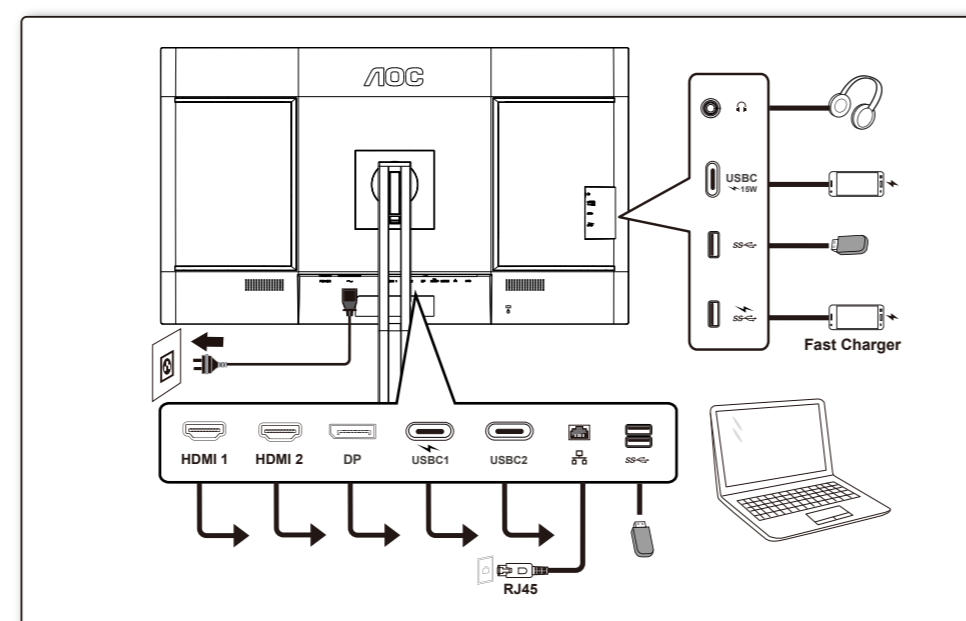

# QUICK START GUIDE

U32U3CV  
MONITOR

AOC.COM  
©2024 AOC. All rights reserved.

\*Different according to countries/regions  
Display design may differ from that illustrated

1

2

3

4

## General Specification

Panel	Model Name	U32U3CV
	Driving System	TFT Color LCD
	Viewable Image Size	80.0cm diagonal (31.5" Wide Screen)
	Pixel Pitch	0.18159mm(H) x 0.18159mm(V)
Others	Horizontal Scan Range	30k-140kHz
	Horizontal Scan Size(Maximum)	697.3mm
	Vertical Scan Range	23-75Hz
	Vertical Scan Size(Maximum)	392.2mm
	Max Resolution	3840x2160@60Hz
	Plug & Play	VESA DDC2B/CI
Physical Characteristics	Power Source	100-240V~ 50/60Hz 3.0A
	Power Consumption	Typical (default brightness and contrast) 46W Max. (brightness =100, contrast =100) ≤ 215W Standby mode ≤ 0.3W
	Dimensions(with stand)	714.4x(459.3-609.3)x258.6mm (WxHxD)
	Net Weight	8.46kg
Environmental	Temperature	Operating 0°C-40°C Non-Operating -25°C-55°C
	Humidity	Operating 10%-85% (Non-Condensing) Non-Operating 5%-93% (Non-Condensing)
	Altitude	Operating 0m-5000m (0ft-16404ft) Non-Operating 0m-12192m (0ft-40000ft)