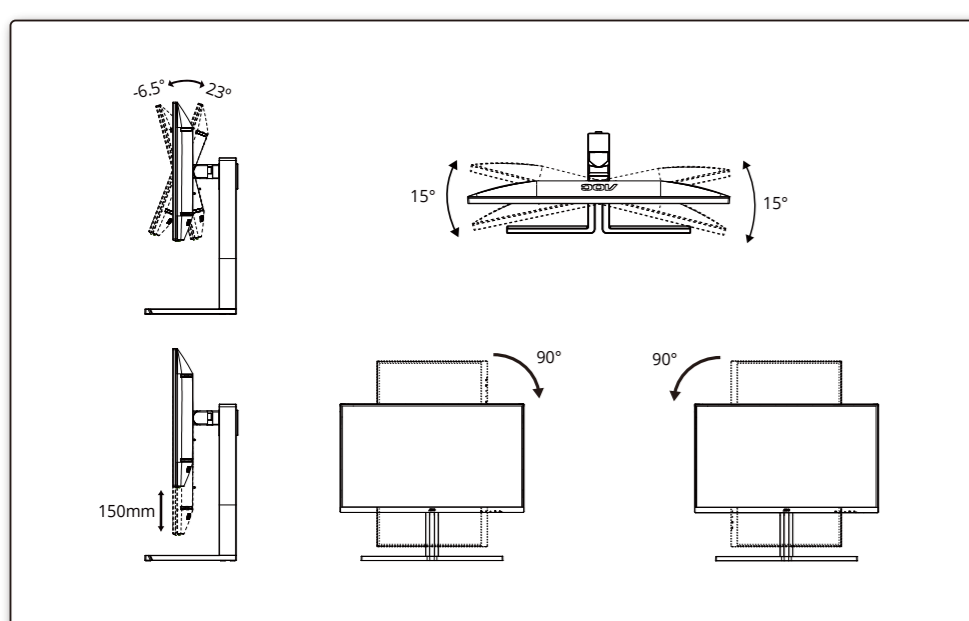

*Different according to countries/regions
Display design may differ from that illustrated

1