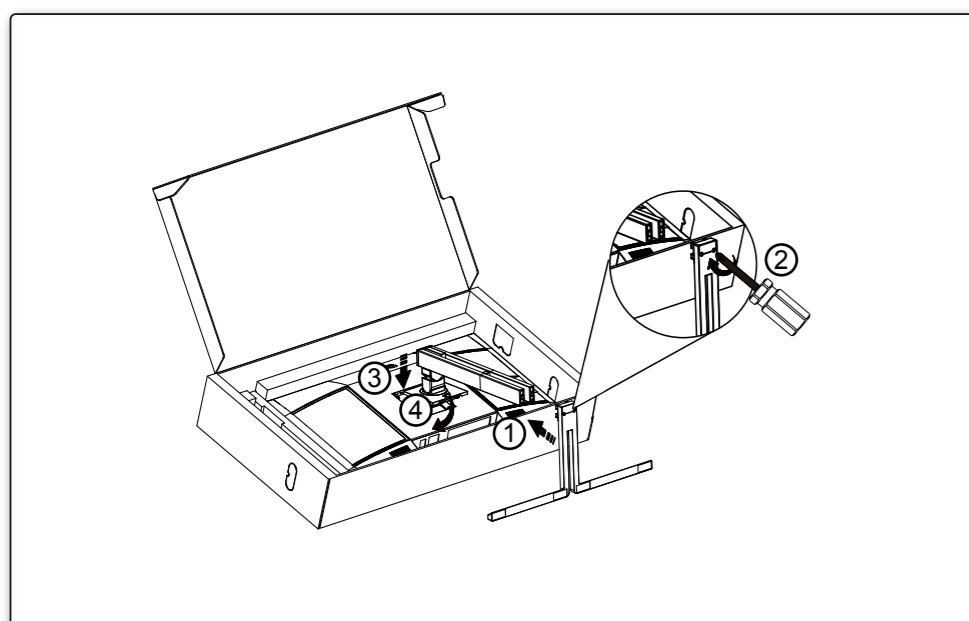

*Different according to countries/regions
Display design may differ from that illustrated

1