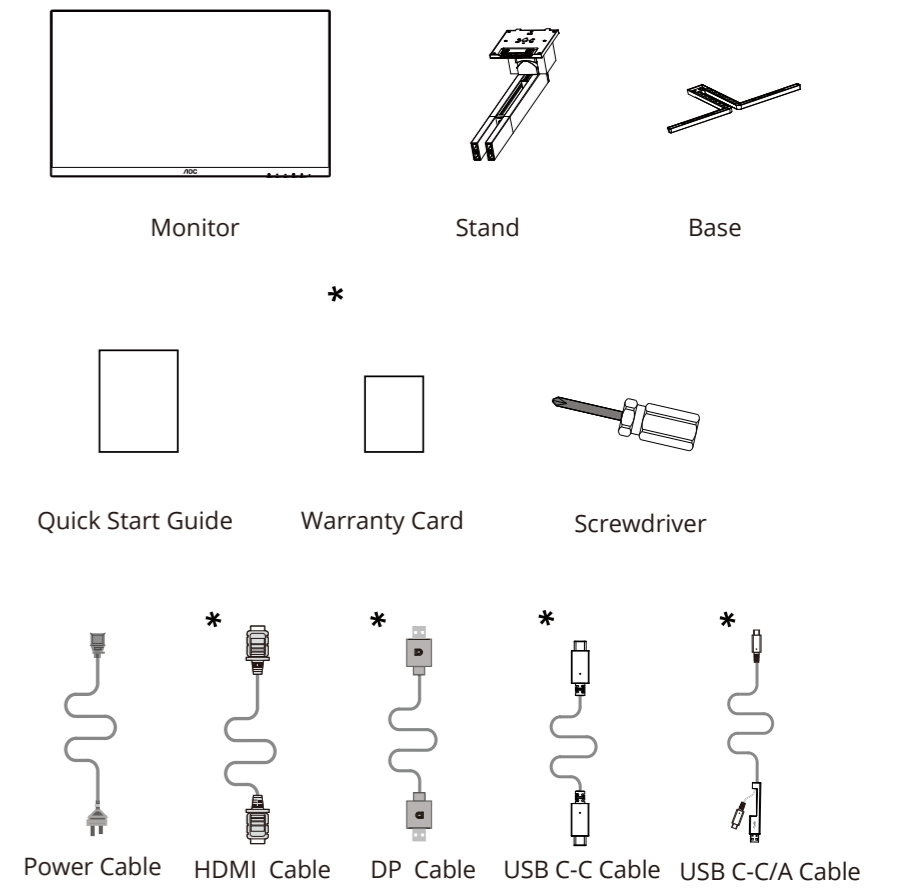

# QUICK START GUIDE

U32U3CV  
MONITOR

AOC.COM  
©2024 AOC. All rights reserved.

\*Different according to countries/regions  
Display design may differ from that illustrated

1

2

3

4

## General Specification

Panel	Model Name	U32U3CV
	Driving System	TFT Color LCD
	Viewable Image Size	80.0cm diagonal (31.5" Wide Screen)
	Pixel Pitch	0.18159mm(H) x 0.18159mm(V)
Others	Horizontal Scan Range	30k-140kHz
	Horizontal Scan Size(Maximum)	697.3mm
	Vertical Scan Range	23-75Hz
	Vertical Scan Size(Maximum)	392.2mm
	Max Resolution	3840x2160@60Hz
	Plug & Play	VESA DDC2B/CI
Physical Characteristics	Power Source	100-240V~ 50/60Hz 3.0A
	Power Consumption	Typical (default brightness and contrast) 46W Max. (brightness =100, contrast =100) ≤ 215W Standby mode ≤ 0.3W
	Dimensions(with stand)	714.4x(459.3-609.3)x258.6mm (WxHxD)
	Net Weight	8.46kg
Environmental	Temperature	Operating 0°C-40°C Non-Operating -25°C-55°C
	Humidity	Operating 10%-85% (Non-Condensing) Non-Operating 5%-93% (Non-Condensing)
	Altitude	Operating 0m-5000m (0ft-16404ft) Non-Operating 0m-12192m (0ft-40000ft)