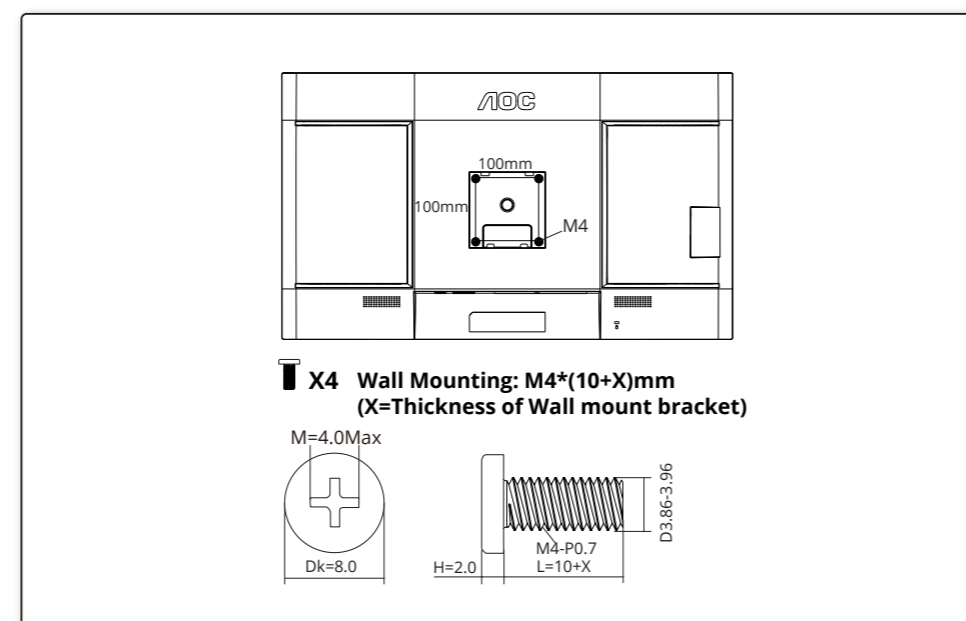

Find your product and get support

QUICK START GUIDE

U32U3CV
MONITOR

AOC.COM
©2024 AOC. All rights reserved.

*Different according to countries/regions
Display design may differ from that illustrated

1

2

3

4

General Specification

Panel	Model Name	U32U3CV
	Driving System	TFT Color LCD
	Viewable Image Size	80.0cm diagonal (31.5" Wide Screen)
	Pixel Pitch	0.18159mm(H) x 0.18159mm(V)
Others	Horizontal Scan Range	30k-140kHz
	Horizontal Scan Size(Maximum)	697.3mm
	Vertical Scan Range	23-75Hz
	Vertical Scan Size(Maximum)	392.2mm
	Max Resolution	3840x2160@60Hz
	Plug & Play	VESA DDC2B/CI
Physical Characteristics	Power Source	100-240V~ 50/60Hz 3.0A
	Power Consumption	Typical (default brightness and contrast) 46W Max. (brightness =100, contrast =100) ≤ 215W Standby mode ≤ 0.3W
	Dimensions(with stand)	714.4x(459.3-609.3)x258.6mm (WxHxD)
	Net Weight	8.46kg
Environmental	Temperature	Operating 0°C-40°C Non-Operating -25°C-55°C
	Humidity	Operating 10%-85% (Non-Condensing) Non-Operating 5%-93% (Non-Condensing)
	Altitude	Operating 0m-5000m (0ft-16404ft) Non-Operating 0m-12192m (0ft-40000ft)