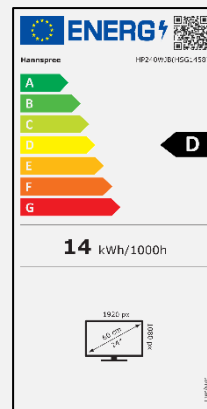

60,45 cm / 23.8"

Part No.: HP 240 WJB

SIZE, RESOLUTION

23.8" 60,45 cm
16:9 Aspect Ratio

Full HD
1920 x 1080

CONNECTIVITY, SPEAKER

DP
HDMI
VGA

Built-In
Stereo Speaker

Display Size	60,54 cm / 23.8" Diagonal
Panel Type	TFT – LED Backlight, VA Panel *
Aspect Ratio	16:9
Resolution (H x V)	1920 x 1080 Full HD
Brightness (Typ.)	300cd/m ² (Typical)
Contrast (Typ.)	3000:1 (Typical)
Contrast (Active)	10.000.000:1 (Active)
Viewing Angle L/R; U/D	178° H / 178° V (CR >10)
Response Time	5 msec (with OD)
Pixel Pitch	0,2745 (H) x 0,2745 (V) mm
Panel Surface	Anti-Glare, Haze-level 25%; Hard coating (3H)
Display Colors	16.7M Colors
Horizontal Frequency	30 ~ 83 kHz
Vertical Frequency	60 ~ 75 Hz
Max Display Frequency	1920 x 1080 @ 60Hz
Input 1	VGA D-Sub
Input 2	HDMI 1.4
Input 3 & 4	DP 1.2; Audio-In
USB	USB 3.0 HUB (1 up, 2 down)
Speakers	2W x 2, Earphone Jack
Power Consumption	On: 14W; Stand-by: 0,5W; Off: 0,3W
AC Power Range	External PSU DC: 12V – 3A Input: AC 100 ~ 240 Volt; 50 ~ 60 Hz
Product Dimensions	541,2 x 215 x 396,9~545,3 with stand mm (W x D x H) 541,2 x 54,3 x 324,8 without stand mm (W x D x H)
Packing Dimensions	755 x 132 x 462 mm (W x D x H)
Net / Gross Weight	2,65 Kg / 5,95 Kg

VESA Mounting	100 x 100 mm
Monitor Stand	Height Adjustable Stand (148 ± 5 mm range)
Tilt / Kensington Lock	-10° ~ +20° (±3°) / Yes
Pivot / Swivel	Yes 90° / Left: 45° - Right: 45°
Controls	Exit (Input) / Menu (Enter) / ▲ (Bri.) / ▼ (Vol.) / Power
Color	5500, 6500, 9300, User Modes
Preset Mode	PC, Movie, Game, ECO Modes
On Screen Display	7 OSD Languages
Extra Features	<ul style="list-style-type: none"> Built-in Webcam 5Mpixel High Definition with "Pop-up" design for privacy Built-in Stereo Microphone (dual) Built-in Speakers Built-in USB 3.0 HUB 1 upstream, 2 downstream Flicker Free / Low Blue Light Mode
Accessory	Power Supply with Cable; HDMI Cable (1,5m); USB 3.0 Cable B-A (1,5m); Warranty Card; Quick Start Guide