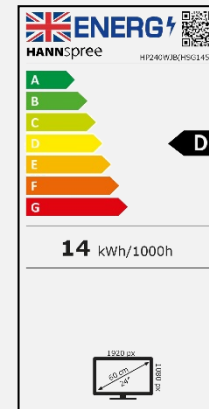

VIEWING ANGLE, VESA

178° Ultra Wide
Viewing Angle

VESA
Wall-Mountable

ERGONOMIC FEATURES

Height
Adjust.
Stand

Pivot

Tilt

Swivel

Display Size	60,54 cm / 23.8" Diagonal
Panel Type	TFT – LED Backlight, VA Panel *
Aspect Ratio	16:9
Resolution (H x V)	1920 x 1080 Full HD
Brightness (Typ.)	300cd/m ² (Typical)
Contrast (Typ.)	3000:1 (Typical)
Contrast (Active)	10.000.000:1 (Active)
Viewing Angle L/R; U/D	178° H / 178° V (CR >10)
Response Time	5 msec (with OD)
Pixel Pitch	0,2745 (H) x 0,2745 (V) mm
Panel Surface	Anti-Glare, Haze-level 25%; Hard coating (3H)
Display Colors	16.7M Colors
Horizontal Frequency	30 ~ 83 kHz
Vertical Frequency	60 ~ 75 Hz
Max Display Frequency	1920 x 1080 @ 60Hz
Input 1	VGA D-Sub
Input 2	HDMI 1.4
Input 3 & 4	DP 1.2; Audio-In
USB	USB 3.0 HUB (1 up, 2 down)
Speakers	2W x 2, Earphone Jack
Power Consumption	On: 14W; Stand-by: 0,5W; Off: 0,3W
AC Power Range	External PSU DC: 12V – 3A Input: AC 100 ~ 240 Volt; 50 ~ 60 Hz
Product Dimensions	541,2 x 215 x 396,9~545,3 with stand mm (W x D x H) 541,2 x 54,3 x 324,8 without stand mm (W x D x H)
Packing Dimensions	755 x 132 x 462 mm (W x D x H)
Net / Gross Weight	2,65 Kg / 5,95 Kg

VESA Mounting	100 x 100 mm
Monitor Stand	Height Adjustable Stand (148 ± 5 mm range)
Tilt / Kensington Lock	-10° ~ +20° (±3°) / Yes
Pivot / Swivel	Yes 90° / Left: 45° - Right: 45°
Controls	Exit (Input) / Menu (Enter) / ▲ (Bri.) / ▼ (Vol.) / Power
Color	5500, 6500, 9300, User Modes
Preset Mode	PC, Movie, Game, ECO Modes
On Screen Display	7 OSD Languages
Extra Features	<ul style="list-style-type: none"> Built-in Webcam 5Mpixel High Definition with "Pop-up" design for privacy Built-in Stereo Microphone (dual) Built-in Speakers Built-in USB 3.0 HUB 1 upstream, 2 downstream Flicker Free / Low Blue Light Mode
Accessory	Power Supply with Cable; HDMI Cable (1,5m); USB 3.0 Cable B-A (1,5m); Warranty Card; Quick Start Guide