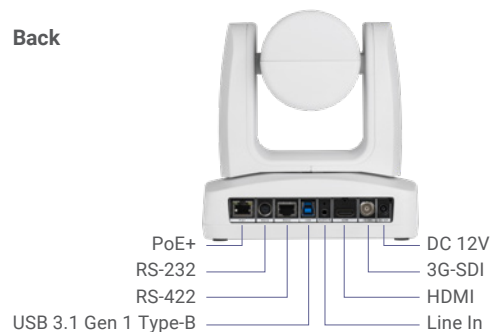

Product Specifications

Part no. 61S3320000AC
EAN code 4719552127566