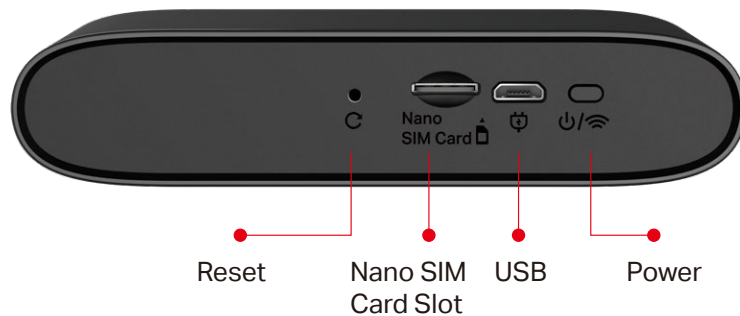

An remarkable number of wireless gadgets are compatible with this small mobile hotspot without any issues. Up to 10 simultaneous 4G/3G connections for tablets, laptops, mobile phones, and other devices are supported by the MT110.

// Specifications

Hardware

- **Interface:**
1 micro USB port, 1 Nano SIM card slot
- **Button:**
Power Button, Reset Button
- **LED:**
Wi-Fi LED, Internet LED, Battery LED
- **External Power Supply:** 5V/1A
- **Dimensions (W x D x H):** 4.3 × 2.7 × 0.9 in. (111*70*23.8mm)
- **Antenna:** Internal Antennas