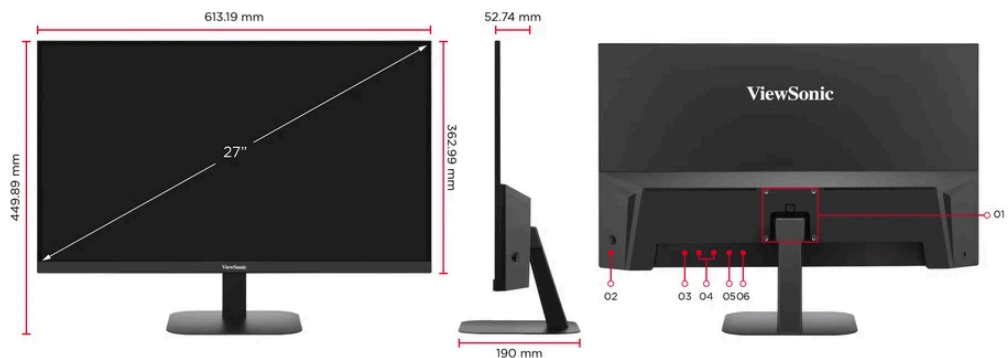

## Key Features

- 4K UHD 3840 x 2160 resolution
- SuperClear® IPS panel
- HDR10 Delivers Stellar Contrast and Color Accuracy
- Dual HDMI and DisplayPort inputs for flexible connectivity
- Eye ProTech for comfortable viewing

## Product Description

The ViewSonic VA2708-4K-HD is a 27" 4K IPS monitor featuring dual HDMI and DisplayPort inputs for business and home use. The optimal screen performance and comfortable viewing are delivered through eye-care technology, and various ViewMode presets. Simply expand your workspace and experience truly seamless multitasking on just one screen with a VESA-compatible mount at low power consumption.

1. VESA Compatible(Wall Mount 75 x 75mm)
2. Joy Key
3. Power In
4. HDMI\*2
5. DisplayPort
6. Audio Out

Visit Us

[www.viewsonic.com](http://www.viewsonic.com)

**DISPLAY**

Display Size (in.):	27
Viewable Area (in.):	27
Panel Type:	IPS Technology
Resolution:	3840 x 2160
Resolution Type:	UHD (Ultra HD)
Static Contrast Ratio:	1,200:1 (typ)
Dynamic Contrast Ratio:	50M:1
High Dynamic Range:	HDR10
Light Source:	LED
Brightness:	250 cd/m <sup>2</sup> (typ)
Colors:	1.07B
Color Space Support:	10 bit (8 bit + FRC)
Aspect Ratio:	16:9
Response Time (Typical GTG):	4ms
Viewing Angles:	178° horizontal, 178° vertical
Backlight Life (Hours):	30000 Hrs (Min)
Curvature:	Flat
Refresh Rate (Hz):	60
Low Blue Light:	Software solution
Flicker-Free:	Yes
Color Gamut:	NTSC: 72% size (Typ) sRGB: 104% size (Typ)
Pixel Size:	0.155 mm (H) x 0.155 mm (V)
Surface Treatment:	Anti-Glare, Hard Coating (3H)

**COMPATIBILITY**

PC Resolution (max):	3840x2160
Mac® Resolution (max):	3840x2160
PC Operating System:	Windows 10/11 certified; macOS tested
Mac® Resolution (min):	3840x2160

**CONNECTOR**

3.5mm Audio Out:	1
HDMI 2.0 (with HDCP 2.2):	2
DisplayPort:	1
Power in:	DC Socket (Center Positive)