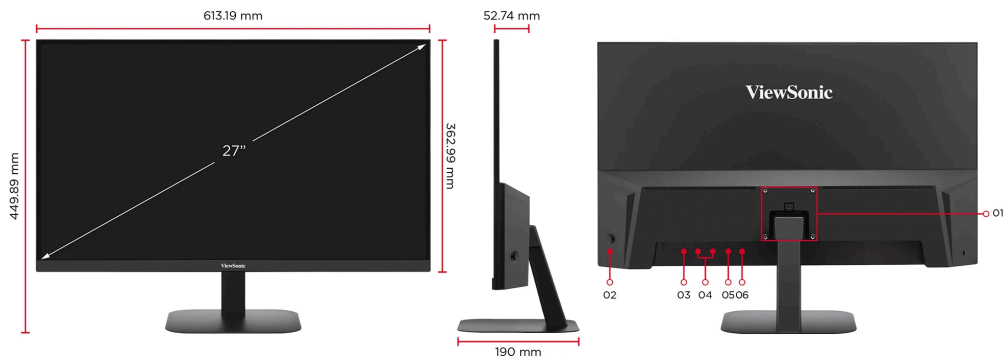

Key Features

- 2K QHD 2560 X 1440 resolution
- SuperClear® IPS panel
- 100Hz Variable refresh rate delivers fluid visuals
- 1ms (MPRT) response time for precision
- HDR10 Delivers Stellar Contrast and Color Accuracy

1. VESA Compatible(Wall Mount 75 x 75mm)
2. Joy Key
3. Power In
4. HDMI*2
5. DisplayPort
6. Audio Out

DISPLAY

Display Size (in.):	27
Viewable Area (in.):	27
Panel Type:	IPS Technology
Resolution:	2560 x 1440
Resolution Type:	QHD (Quad HD)
Static Contrast Ratio:	1,000:1 (typ)
Dynamic Contrast Ratio:	50M:1
High Dynamic Range:	HDR10
Light Source:	LED
Brightness:	250 cd/m ² (typ)
Colors:	16.7M
Color Space Support:	8 bit true
Aspect Ratio:	16:9
Response Time (MPRT):	1ms
Viewing Angles:	178° horizontal, 178° vertical
Backlight Life (Hours):	30000 Hrs (Min)
Curvature:	Flat
Refresh Rate (Hz):	100
Variable Refresh Rate Technology:	Yes
Low Blue Light:	Software solution
Flicker-Free:	Yes
Color Gamut:	NTSC: 80% size (Typ) sRGB: 111% size / 99% coverage (Typ)
Pixel Size:	0.233 mm (H) x 0.233 mm (V)
Surface Treatment:	Anti-Glare, Hard Coating (3H)

COMPATIBILITY

PC Resolution (max):	2560x1440
Mac® Resolution (max):	2560x1440
PC Operating System:	Windows 10/11 certified; macOS tested
Mac® Resolution (min):	2560x1440

CONNECTOR

3.5mm Audio Out:	1
HDMI 2.0 (with HDCP 2.2):	2
DisplayPort:	1
Power in:	DC Socket (Center Positive)

DIMENSIONS (IMPERIAL) (WXHxD)

Packaging (in.):	26.6 x 18 x 4.2
Physical (in.):	24.14 x 17.71 x 7.48
Physical Without Stand (in.):	24.14 x 14.29 x 2.08

DIMENSIONS (METRIC) (WXHxD)

Packaging (mm):	676 x 458 x 107
Physical (mm):	613.19 x 449.89 x 190
Physical Without Stand (mm):	613.19 x 362.99 x 52.74