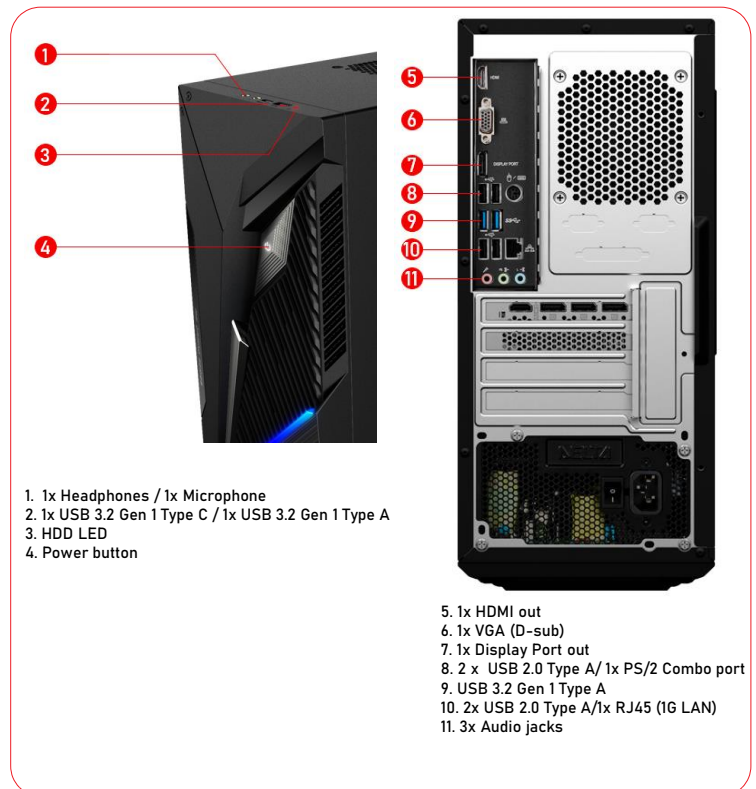

CONNECTIONS

*Product specification, functions and appearance may vary by models and differ from country to country .