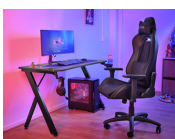

25420_pictures_productinuse_visual_3.jpg

ImageWidth: 3.000 px
ImageHeight: 2.250 px
ImageResolution: 300 dpi