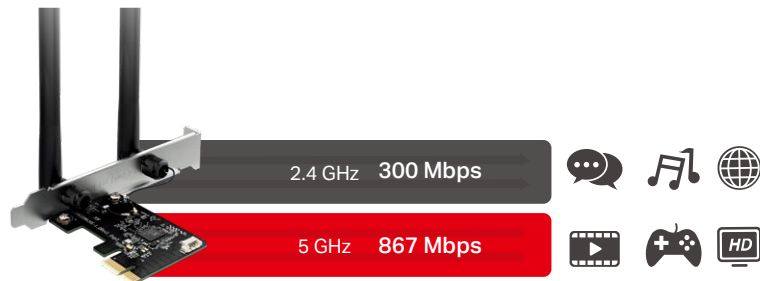

AC1200 Wi-Fi Bluetooth 5.0 PCIe Adapter

Model: MA30E

// Highlights

- 867 Mbps + 300 Mbps Dual Band Wi-Fi†
- Bluetooth 5.0 Supported*
- High-Performance Fixed Antennas
- Enhanced WPA3 Security[§]
- Supported operating system: Windows 10, 11 (64 bit)

// Features

AC1200 Dual Band Wi-Fi for Lag-free Work and Entertainment

The MA30E connects devices on both 2.4 GHz and 5 GHz bands simultaneously, offering a superior lag-free experience for work and play. Combining 300 Mbps 2.4 GHz (perfect for surfing and emailing) and 867 Mbps 5 GHz (ideal for HD streaming and gaming), you have the flexibility to allocate your devices to dedicated networks to do more at the same time.†