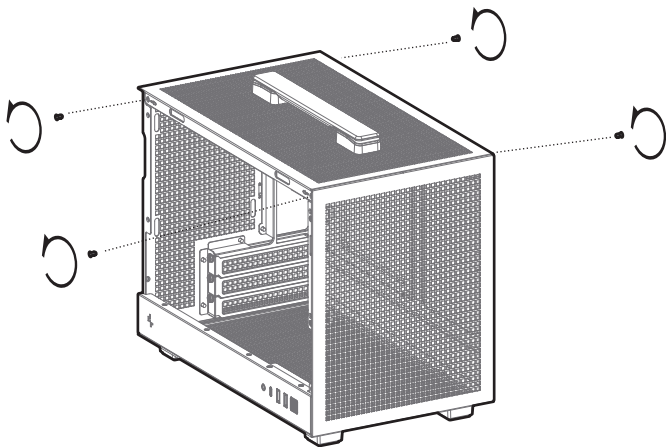

Cable ties

M

x11

Specifications

120mm×1

120mm×1

120mm×2

Removing the Side Panel

Removing the Top Panel

Installing the Motherboard

Mini-ITX

Installing the GPU

Multifunctional Bracket - (Choose One of Three)

Installing HDD

Installing SSD

Installing FAN