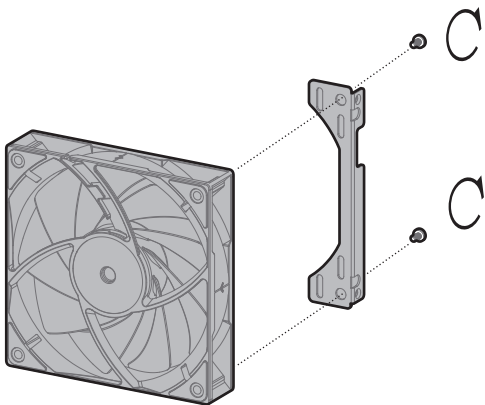

Cable ties

M

x11

Specifications

120mm×1

120mm×1

120mm×2

Removing the Side Panel

Removing the Top Panel

Installing the Motherboard

Mini-ITX

Installing the GPU

Multifunctional Bracket - (Choose One of Three)

Installing HDD

Installing SSD

Installing FAN