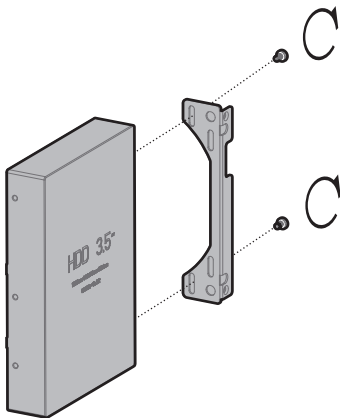

Cable ties

M

x11

Specifications

120mm×1

120mm×1

120mm×2

Removing the Side Panel

Removing the Top Panel

Installing the Motherboard

Mini-ITX

Installing the GPU

Multifunctional Bracket - (Choose One of Three)

Installing HDD

Installing SSD

Installing FAN

Installing the Power Supply

I/O Panel Introduction

Installing the Front I/O Connectors

USB3.0

TYPE-C

MIC/AUDIO

POWER SW

POWER LED