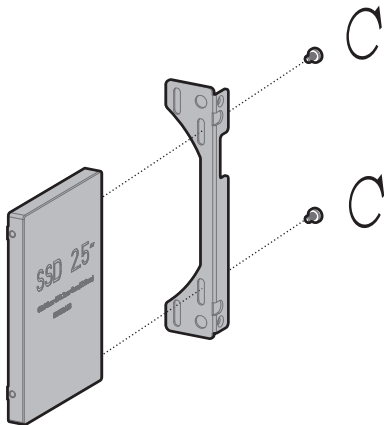

Cable ties

M

x11

Specifications

120mm×1

120mm×1

120mm×2

Removing the Side Panel

Removing the Top Panel

Installing the Motherboard

Mini-ITX

Installing the GPU

Multifunctional Bracket - (Choose One of Three)

Installing HDD

Installing SSD

Installing FAN

Installing the Power Supply

I/O Panel Introduction

Installing the Front I/O Connectors

USB3.0

TYPE-C

MIC/AUDIO

POWER SW

POWER LED