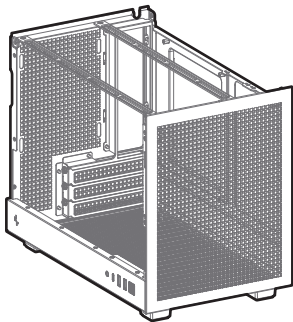

Cable ties

M

x11

Specifications

120mm×1

120mm×1

120mm×2

Removing the Side Panel

Removing the Top Panel

Installing the Motherboard

Mini-ITX

Installing the GPU

Multifunctional Bracket - (Choose One of Three)

Installing HDD

Installing SSD

Installing FAN