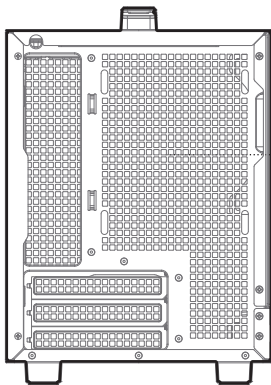

CH160 Series

Portable High Airflow MINI-ITX Case

DEEPCOOL 

Case Features

Case Specifications

Length:336mm
Width:200mm
Height:283mm

Maximum GPU length:305mm
Maximum PSU length:140mm
Maximum CPU Cooler length:172mm

Fan locations:
Front: 1×120mm
Top: 2×120mm
Rear: 1×120mm

A

Chassis Top Plate

x1**B**

Right Side Panel

x1**C**

Glass Side Panels

x1**D**

J

x6

HDD screws

K

x9

Fan screws

L

x12

Cable ties

M

x11

Specifications

120mm×1

120mm×1

120mm×2

Removing the Side Panel