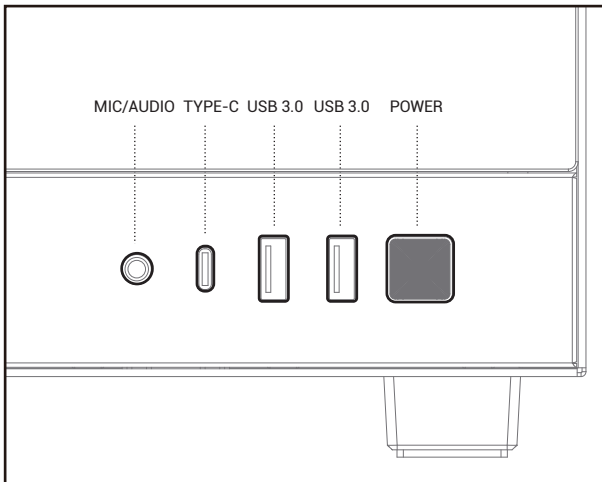

Removing the Top Panel

Installing the Motherboard

Mini-ITX

Installing the GPU

Multifunctional Bracket - (Choose One of Three)

Installing HDD

Installing SSD

Installing FAN

Installing the Power Supply

I/O Panel Introduction

Installing the Front I/O Connectors

USB3.0

TYPE-C

MIC/AUDIO

POWER SW

POWER LED