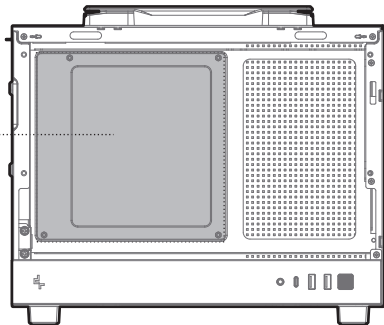

Cable ties

M

x11

Specifications

120mm×1

120mm×1

120mm×2

Removing the Side Panel

Removing the Top Panel

Installing the Motherboard

Mini-ITX

Installing the GPU

Multifunctional Bracket - (Choose One of Three)

Installing HDD

Installing SSD

Installing FAN