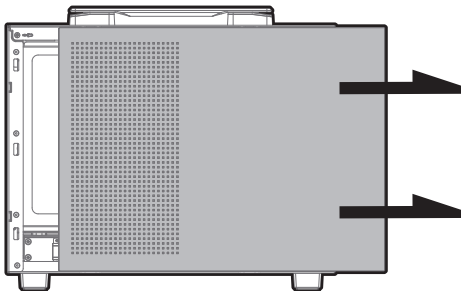

Cable ties

M

x11

Specifications

120mm×1

120mm×1

120mm×2

Removing the Side Panel

Removing the Top Panel

Installing the Motherboard

Mini-ITX

Installing the GPU

Multifunctional Bracket - (Choose One of Three)

Installing HDD

Installing SSD

Installing FAN