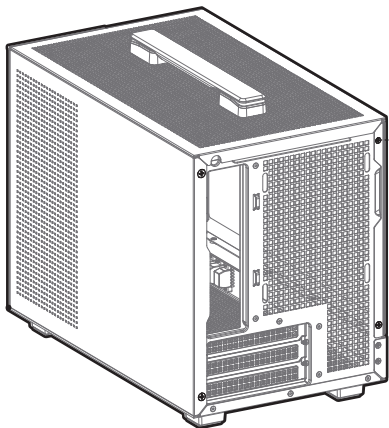

CH160 Series

Portable High Airflow MINI-ITX Case

DEEPCOOL 

Case Features

Case Specifications

Length:336mm
Width:200mm
Height:283mm

Maximum GPU length:305mm
Maximum PSU length:140mm
Maximum CPU Cooler length:172mm

Cable ties

M

x11

Specifications

120mm×1

120mm×1

120mm×2

Removing the Side Panel

Removing the Top Panel

Installing the Motherboard

Mini-ITX

Installing the GPU

Multifunctional Bracket - (Choose One of Three)

Installing HDD

Installing SSD

Installing FAN