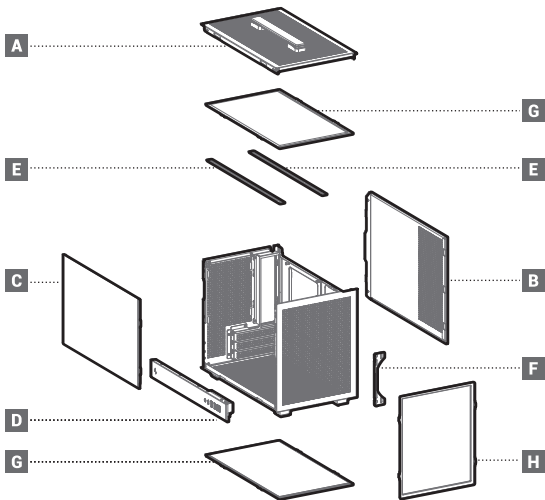

CH160 Series

Portable High Airflow MINI-ITX Case

DEEPCOOL 

Case Features

Case Specifications

Length:336mm
Width:200mm
Height:283mm

Maximum GPU length:305mm
Maximum PSU length:140mm
Maximum CPU Cooler length:172mm

Fan locations:
Front: 1×120mm
Top: 2×120mm
Rear: 1×120mm

A

Chassis Top Plate

x1**B**

Right Side Panel

x1**C**

Glass Side Panels

x1**D**