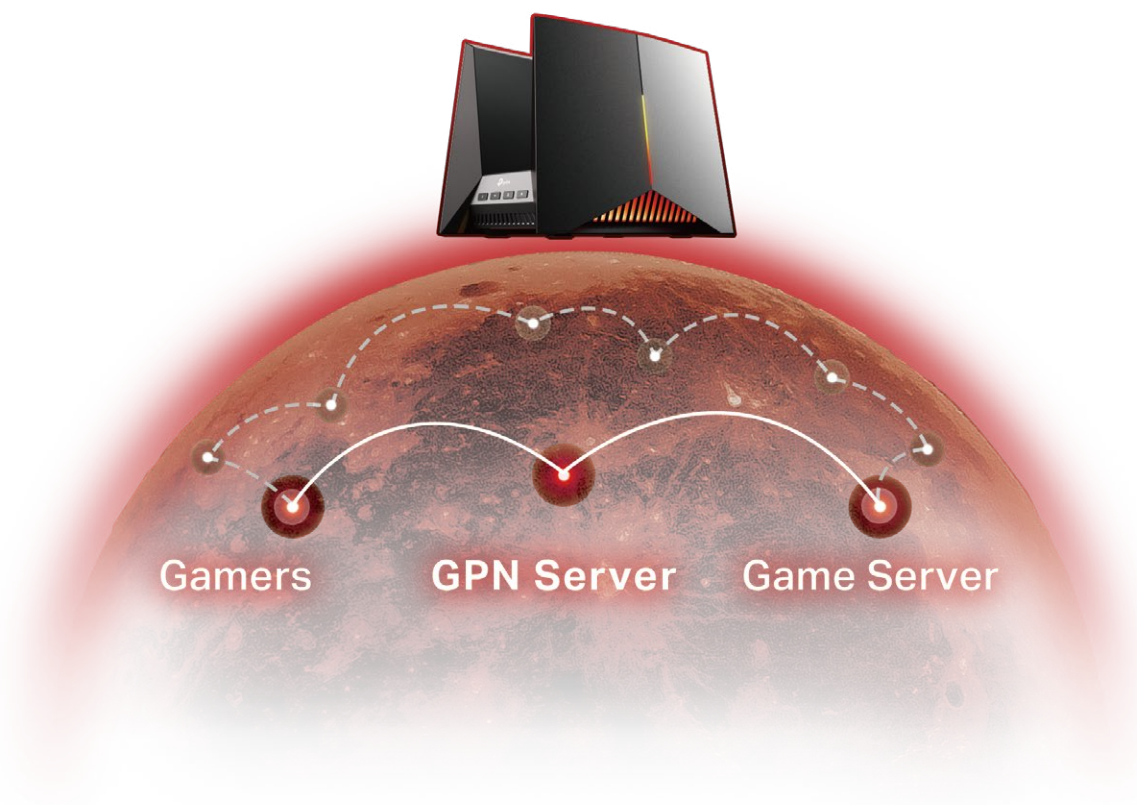

Two 10G Ports for Blazing-Fast Connectivity

Archer GE800 comes equipped with two 10 Gbps WAN/LAN ports. Leverage your ISP's ultra-fast speeds, or utilize 10G LAN to deliver up to 10× faster data-transfer speeds, providing gaming laptops with lightning-fast connectivity to conquer any game. §

Obliterate Dead Zones

Enjoy uninterrupted gaming in every corner of your home with 8× optimally positioned antennas, proprietary Wi-Fi optimization, and Beamforming technology. Turn every corner into your personal gaming arena.

Highlights

Quad Game Acceleration for Minimal Latency

Prioritize Game Applications with QoS

Automatically detects and optimizes gaming streams to accelerate your game applications to run at high speeds, even on a crowded network.

Prioritize Game Devices with the Gaming Port

Automatically prioritizes your game device traffic, letting you focus on play, not battling for bandwidth.

Highlights

Quad Game Acceleration for Minimal Latency