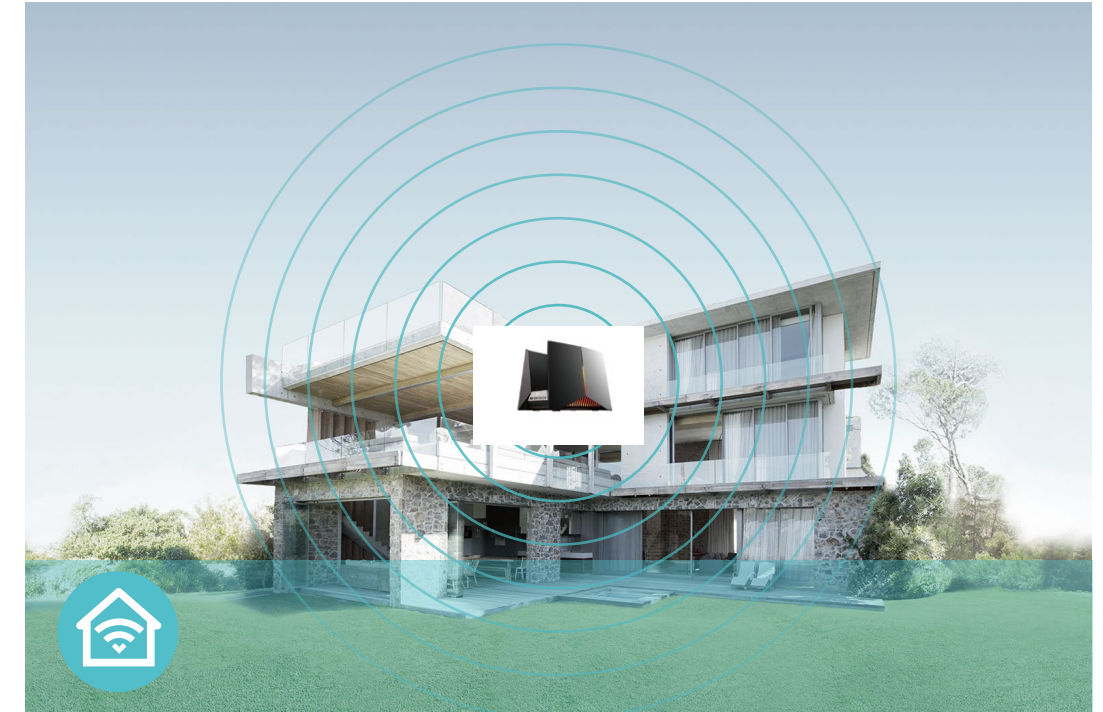

Broad Wi-Fi Range

- **Maximized Coverage** – Proprietary WiFi optimization and 8× optimally positioned antennas along with Beamforming deliver more capacity, stronger and more reliable connections, and less interference.
- **Beamforming Technology** – Concentrates Wi-Fi signals towards individual devices to ensure stronger connections.
- **Seamless EasyMesh network** – Transfer between seamless whole-home Wi-Fi without any drops or lag and manage your whole network using a centralized panel.