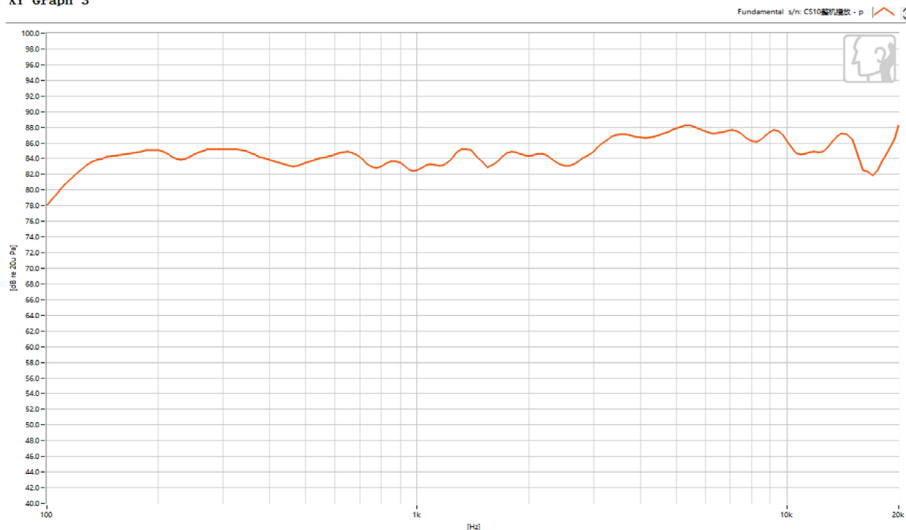

Frequency Response

KY Graph 3