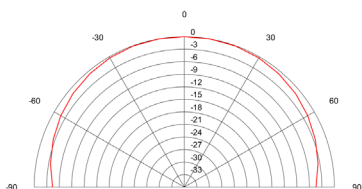

Polar Pattern

100Hz