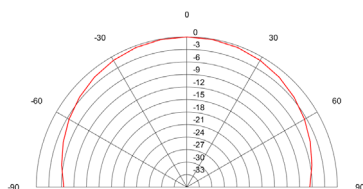

Frequency Response

KY Graph 3

Polar Pattern

100Hz

250Hz

500Hz

1000Hz

2000Hz