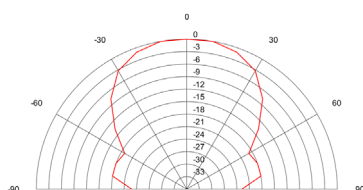

Frequency Response

Polar Pattern

100Hz

250Hz

500Hz

1000Hz

2000Hz

4000Hz

8000Hz

16000Hz

20000Hz