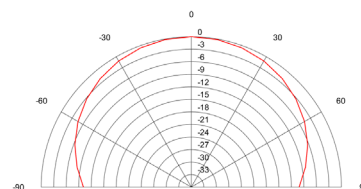

Frequency Response

KY Graph 3

Polar Pattern

100Hz

250Hz

500Hz

1000Hz

2000Hz