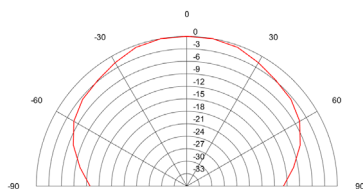

<h3>Package Content</h3>	<ul style="list-style-type: none"> • CS10 Speaker • White Mesh Cover (Black Optional) • Quick Start Guide • Assembly Fixing Bracket • Dust Cover • Deployment Instruction Template • Bracing Bridge • Dust Cover Screw*6 (M3*4CMHOZN3)
<h3>Audio Specifications</h3>	<ul style="list-style-type: none"> • Frequency Response (-6dB): 100-20kHz • Maximum SPL: <ul style="list-style-type: none"> - Continuous: 99dB @20W 1m - Sensitivity: 88dB@1m 1W
<h3>Speaker Specification</h3>	<ul style="list-style-type: none"> • LF: 5.7 inch (145 mm) woofer • HF: 1.1 inch (28 mm) tweeter • Nominal Impedance: 8Ω • Nominal Coverage Angle: 120
<h3>Product Specifications</h3>	<ul style="list-style-type: none"> • Size: <ul style="list-style-type: none"> - φ294*H125.8mm (with cover mesh) - φ287.2*H125mm (without cover mesh) • Weight: <ul style="list-style-type: none"> - 2808g (without cover mesh); - 207g (Cover mesh) • Product Color: white/black • Cover Mesh Color: white/black • Product Materials: <ul style="list-style-type: none"> - Cover Mesh: PC/ABS Welded SPCC - Main Body Shell: PA (Polyamide) with 15% GF - Bottom Shell: aluminum alloy - Cover Plate: PC/ABS and SGCC • Plenum Rated UL 2043 (suitable for air handling spaces)
<h3>Physical Specifications</h3>	<ul style="list-style-type: none"> • Operating Temperature: 0-50°C • Storage Temperature: 0-50°C • Operating Humidity: 5%~90% • Rated Power: 20W • Power Supply: PoE+ (IEEE 802.3at class 4) • Interface: 1*RJ-45
<h3>Logistic Information</h3>	<ul style="list-style-type: none"> • Canton Size: 398 mm*355 mm*185mm • N.W/CTN: 4.628kg • G.W/CTN: 5.597kg

Frequency Response

KY Graph 3

Polar Pattern

100Hz

250Hz

500Hz

1000Hz

2000Hz