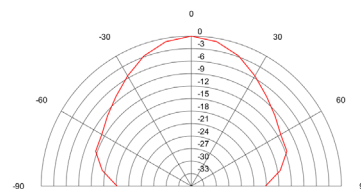

Frequency Response

Polar Pattern

100Hz

250Hz

500Hz

1000Hz

2000Hz

4000Hz

8000Hz

16000Hz

20000Hz