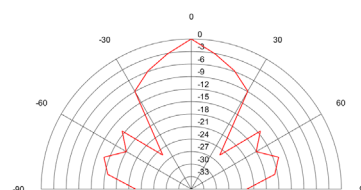

Frequency Response

Polar Pattern

100Hz

250Hz

500Hz

1000Hz

2000Hz

4000Hz

8000Hz

16000Hz

20000Hz