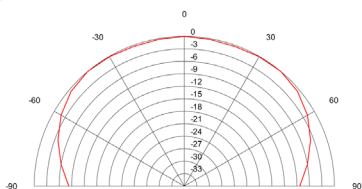

Frequency Response

KY Graph 3

Polar Pattern

100Hz

250Hz

500Hz

1000Hz

2000Hz