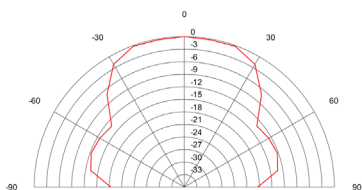

Frequency Response

Polar Pattern

100Hz

250Hz

500Hz

1000Hz

2000Hz

4000Hz

8000Hz

16000Hz

20000Hz