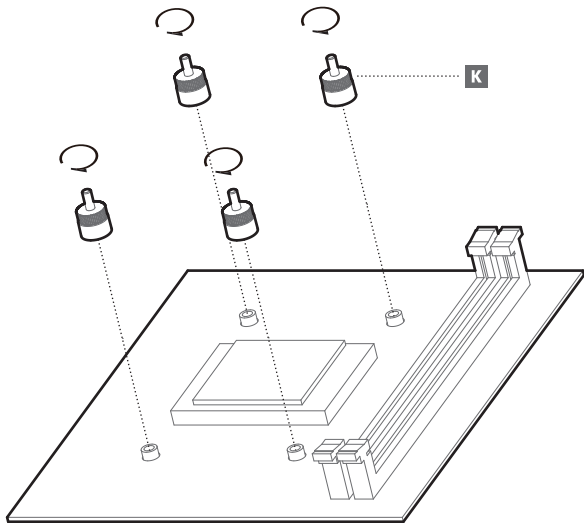

LGA1700

Front Mounting The Radiator (Optional)

Front Mounting The Radiator (Optional)

Chassis & Radiator

Connection

240MM × 2
360MM × 3

Connection with Digital

Download