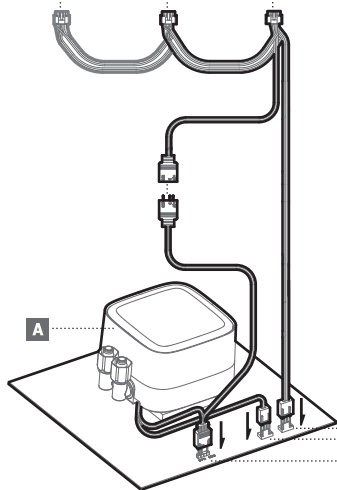

LGA1700

Front Mounting The Radiator (Optional)

Front Mounting The Radiator (Optional)

Chassis & Radiator

Connection

240MM × 2
360MM × 3

Connection with Digital

Download