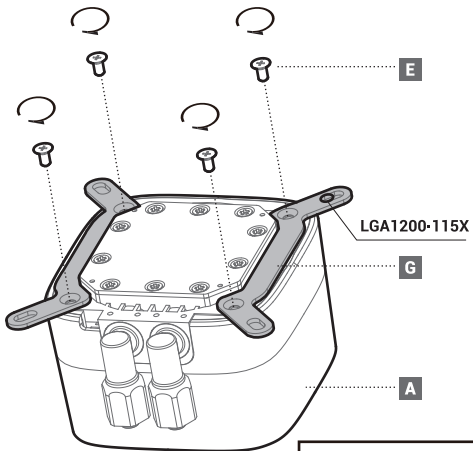

LGA1700

Front Mounting The Radiator (Optional)

Front Mounting The Radiator (Optional)

Chassis & Radiator

Connection

240MM × 2
360MM × 3

Connection with Digital

Download