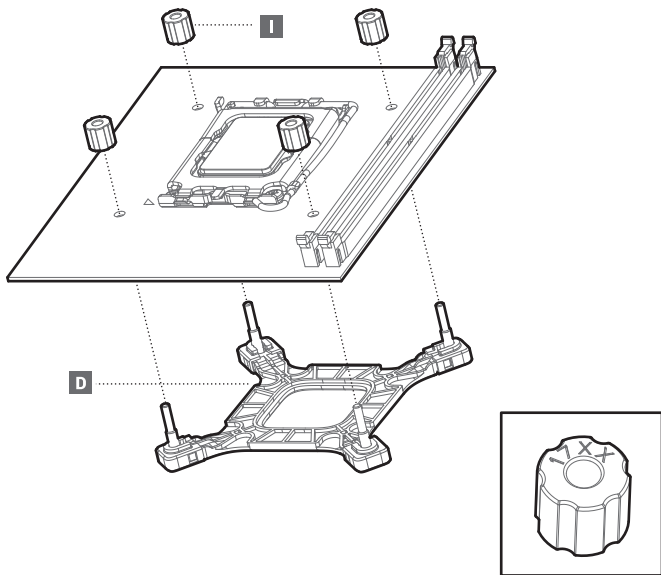

LGA1700

Front Mounting The Radiator (Optional)

Front Mounting The Radiator (Optional)

Chassis & Radiator

Connection

240MM × 2
360MM × 3

Connection with Digital

Download