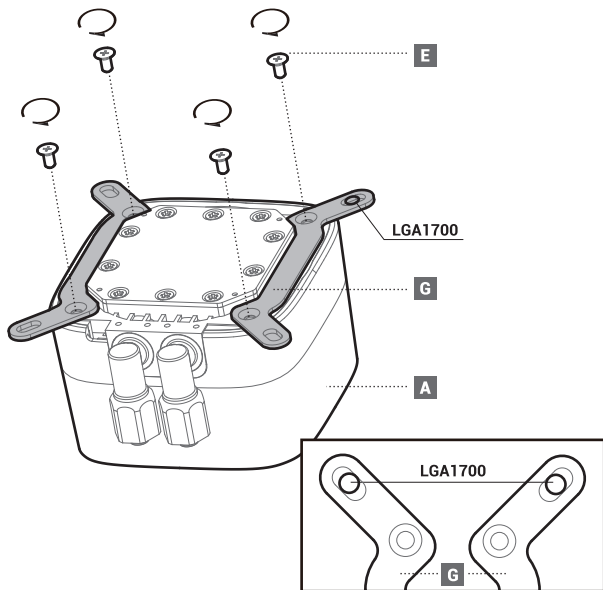

LGA1700

Front Mounting The Radiator (Optional)

Front Mounting The Radiator (Optional)

Chassis & Radiator

Connection

240MM × 2
360MM × 3

Connection with Digital

Download