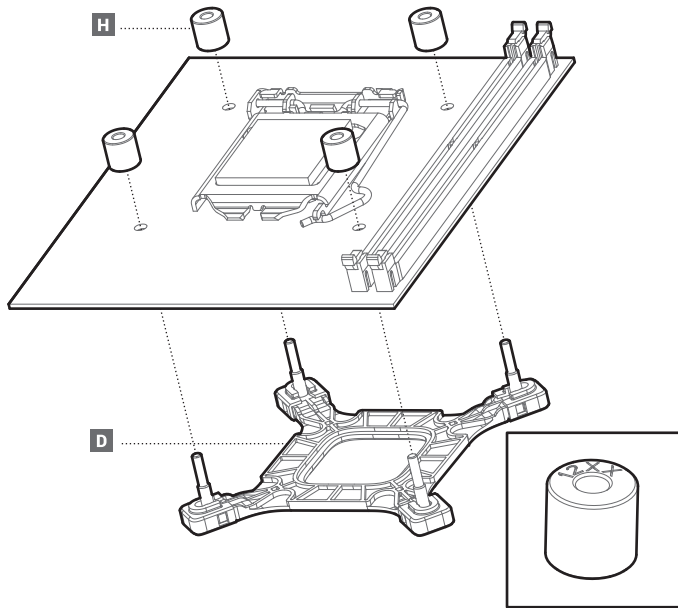

LGA1700

Front Mounting The Radiator (Optional)

Front Mounting The Radiator (Optional)

Chassis & Radiator

Connection

240MM × 2
360MM × 3

Connection with Digital

Download