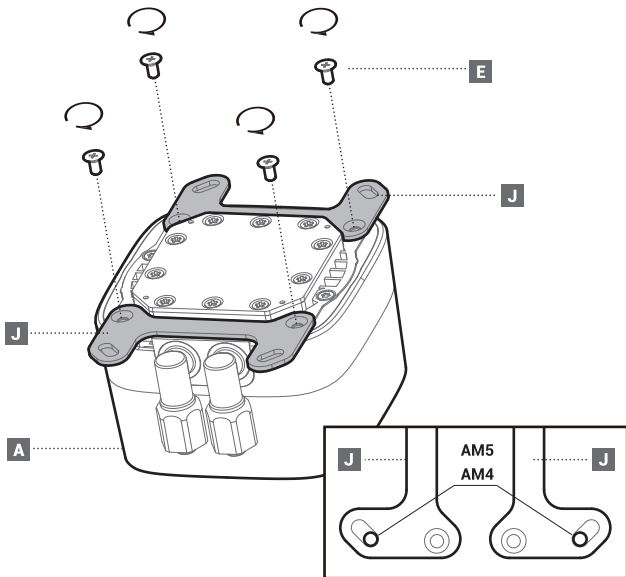

LGA1700

Front Mounting The Radiator (Optional)

Front Mounting The Radiator (Optional)

Chassis & Radiator

Connection

240MM × 2
360MM × 3

Connection with Digital

Download