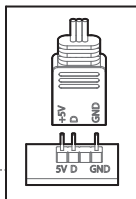

LGA1700

Front Mounting The Radiator (Optional)

Front Mounting The Radiator (Optional)

Chassis & Radiator

Connection

240MM × 2
360MM × 3

Connection with Digital

Download