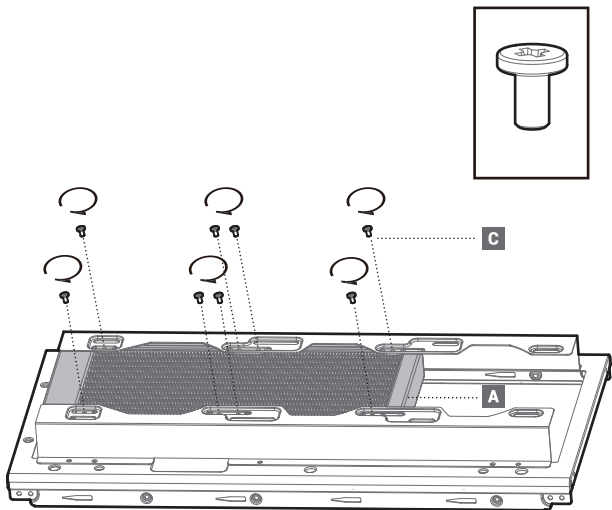

LGA1700

Front Mounting The Radiator (Optional)

Front Mounting The Radiator (Optional)

Chassis & Radiator

Connection

240MM × 2
360MM × 3

Connection with Digital

Download