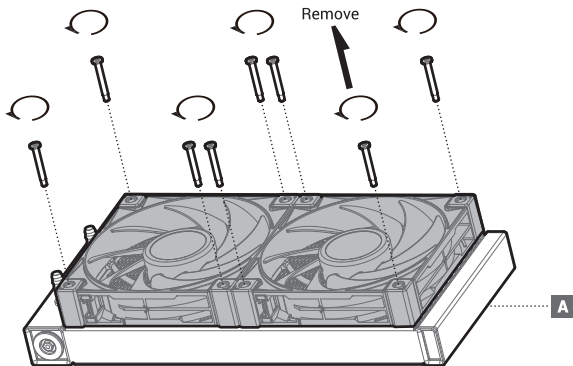

LGA1700

Front Mounting The Radiator (Optional)

Front Mounting The Radiator (Optional)

Chassis & Radiator

Connection

240MM × 2
360MM × 3

Connection with Digital

Download