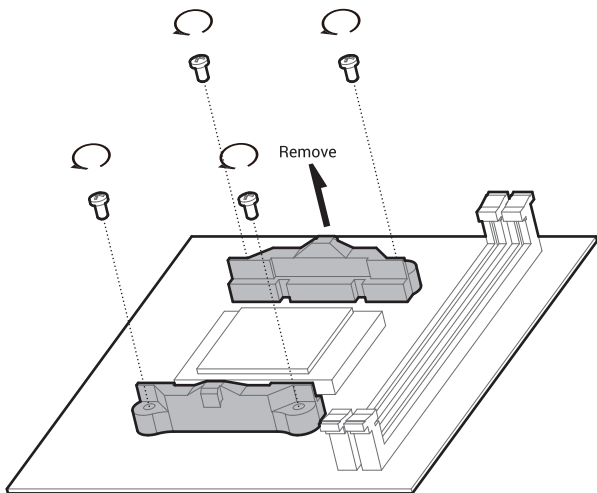

LGA1700

Front Mounting The Radiator (Optional)

Front Mounting The Radiator (Optional)

Chassis & Radiator

Connection

240MM × 2
360MM × 3

Connection with Digital

Download