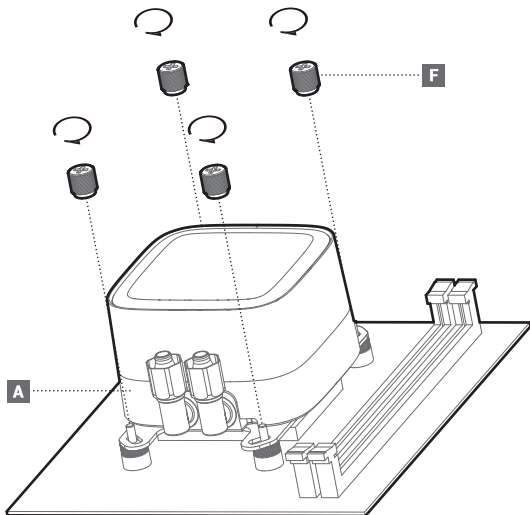

LGA1700

Front Mounting The Radiator (Optional)

Front Mounting The Radiator (Optional)

Chassis & Radiator

Connection

240MM × 2
360MM × 3

Connection with Digital

Download