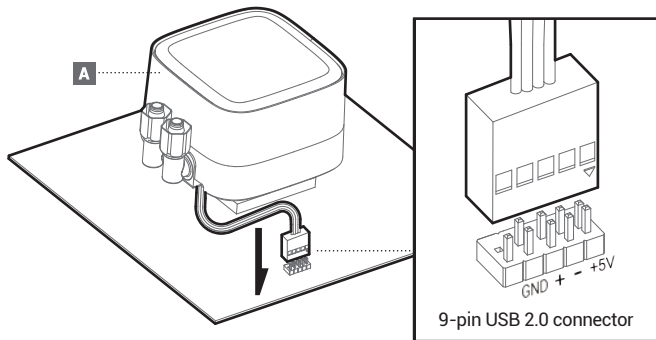

LGA1700

Front Mounting The Radiator (Optional)

Front Mounting The Radiator (Optional)

Chassis & Radiator

Connection

240MM × 2
360MM × 3

Connection with Digital

Download