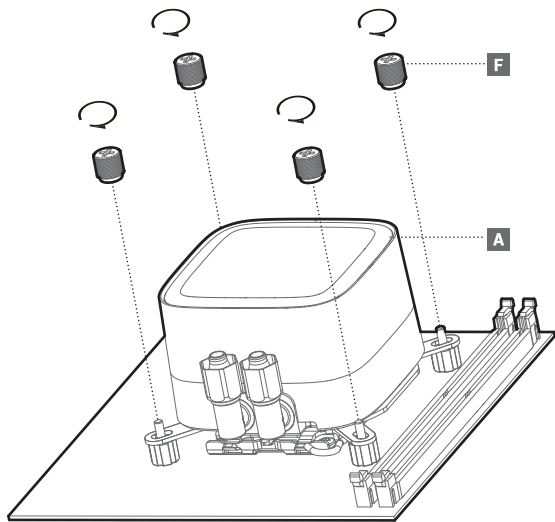

LGA1700

Front Mounting The Radiator (Optional)

Front Mounting The Radiator (Optional)

Chassis & Radiator

Connection

240MM × 2
360MM × 3

Connection with Digital

Download