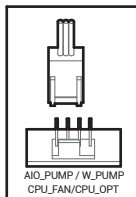

LGA1700

Front Mounting The Radiator (Optional)

Front Mounting The Radiator (Optional)

Chassis & Radiator

Connection

240MM × 2
360MM × 3

Connection with Digital

Download