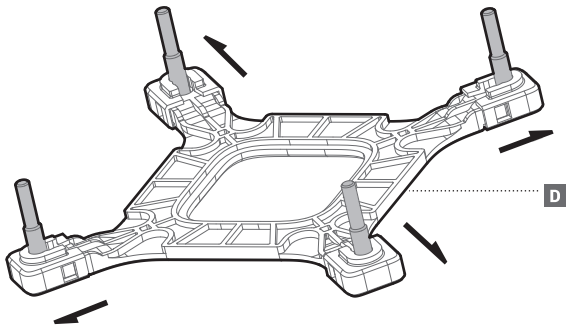

LGA1700

Front Mounting The Radiator (Optional)

Front Mounting The Radiator (Optional)

Chassis & Radiator

Connection

240MM × 2
360MM × 3

Connection with Digital

Download