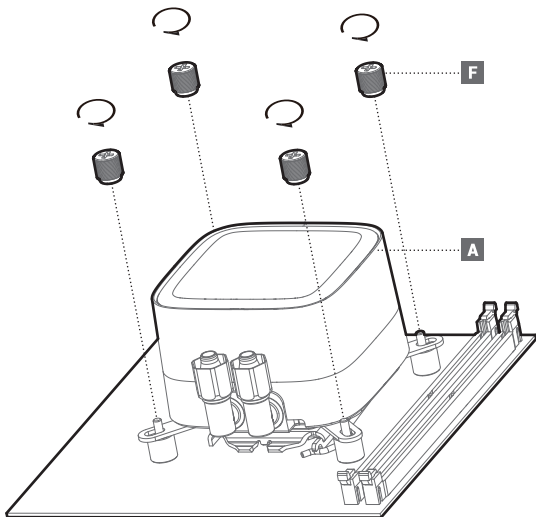

LGA1700

Front Mounting The Radiator (Optional)

Front Mounting The Radiator (Optional)

Chassis & Radiator

Connection

240MM × 2
360MM × 3

Connection with Digital

Download