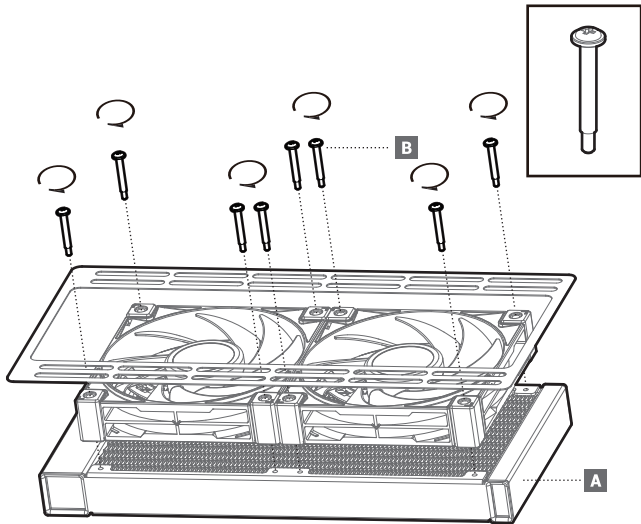

LGA1700

Front Mounting The Radiator (Optional)

Front Mounting The Radiator (Optional)

Chassis & Radiator

Connection

240MM × 2
360MM × 3

Connection with Digital

Download