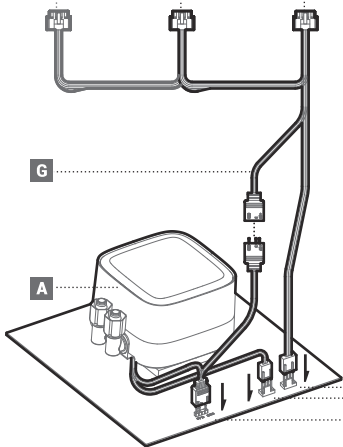

LGA1700

Front Mounting The Radiator (Optional)

Front Mounting The Radiator (Optional)

Chassis & Radiator

Connection

240MM × 2
360MM × 3

Connection with Digital

Download