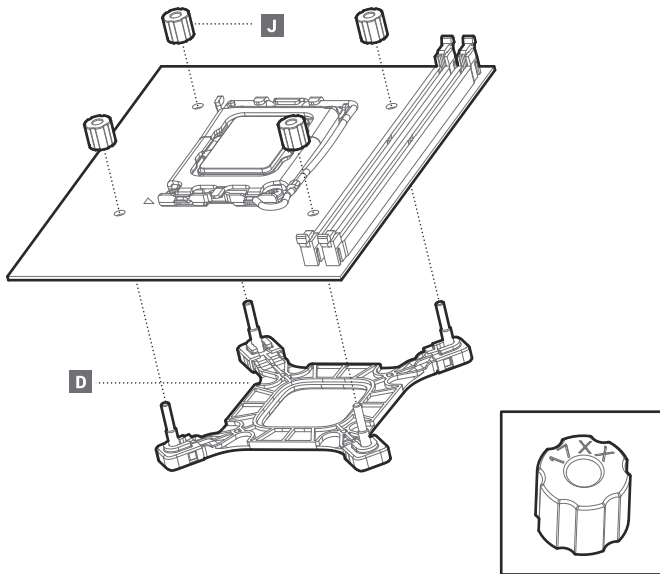

LGA1700

Front Mounting The Radiator (Optional)

Front Mounting The Radiator (Optional)

Chassis & Radiator

Connection

240MM × 2
360MM × 3

Connection with Digital

Download