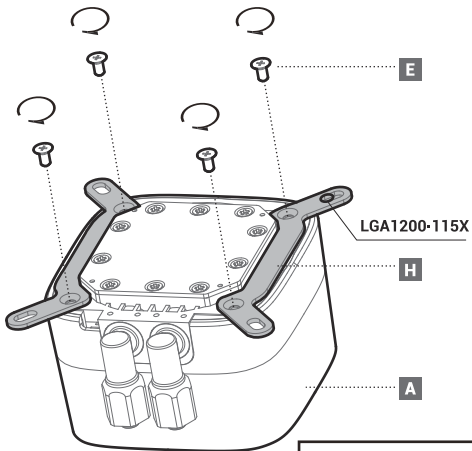

LGA1700

Front Mounting The Radiator (Optional)

Front Mounting The Radiator (Optional)

Chassis & Radiator

Connection

240MM × 2
360MM × 3

Connection with Digital

Download