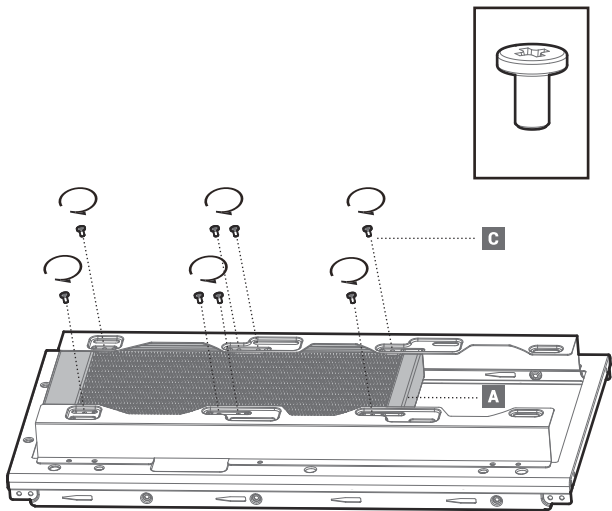

LGA1700

Front Mounting The Radiator (Optional)

Front Mounting The Radiator (Optional)

Chassis & Radiator

Connection

240MM × 2
360MM × 3

Connection with Digital

Download