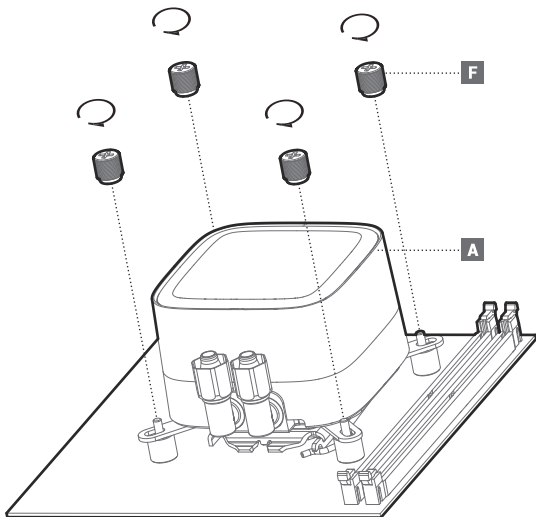

LGA1700

Front Mounting The Radiator (Optional)

Front Mounting The Radiator (Optional)

Chassis & Radiator

Connection

240MM × 2
360MM × 3

Connection with Digital

Download