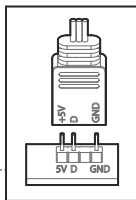

LGA1700

Front Mounting The Radiator (Optional)

Front Mounting The Radiator (Optional)

Chassis & Radiator

Connection

240MM × 2
360MM × 3

Connection with Digital

Download