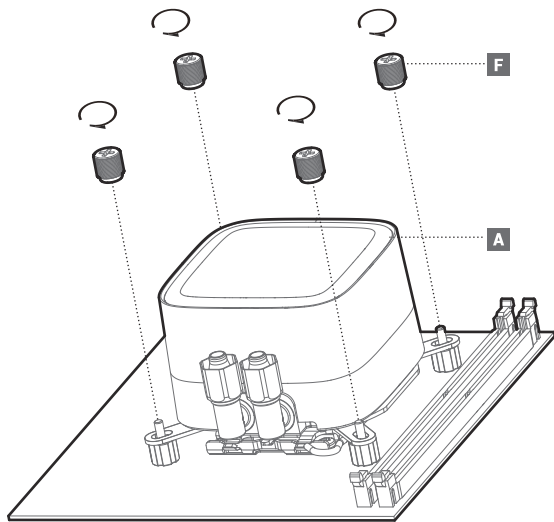

LGA1700

Front Mounting The Radiator (Optional)

Front Mounting The Radiator (Optional)

Chassis & Radiator

Connection

240MM × 2
360MM × 3

Connection with Digital

Download